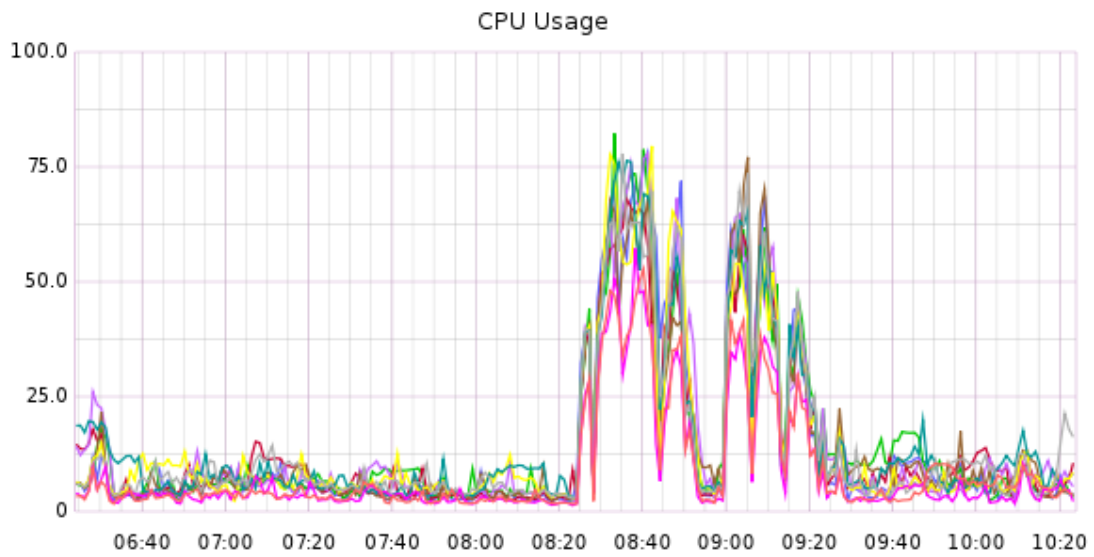

Hgstats

Health Report

Consolidated across all cpu cores and webheads

Left Scale

Red is %idle CPU, so down is bad.

Green is http request count.

Brown is outstanding try pushes (x10)

Right Scale

Magenta is swap used, so up is bad.

Blue is http response bytes.

CPU Usage

Apache Requests

Load Average

Network Traffic

Individual Host Network Traffic

Swap Usage