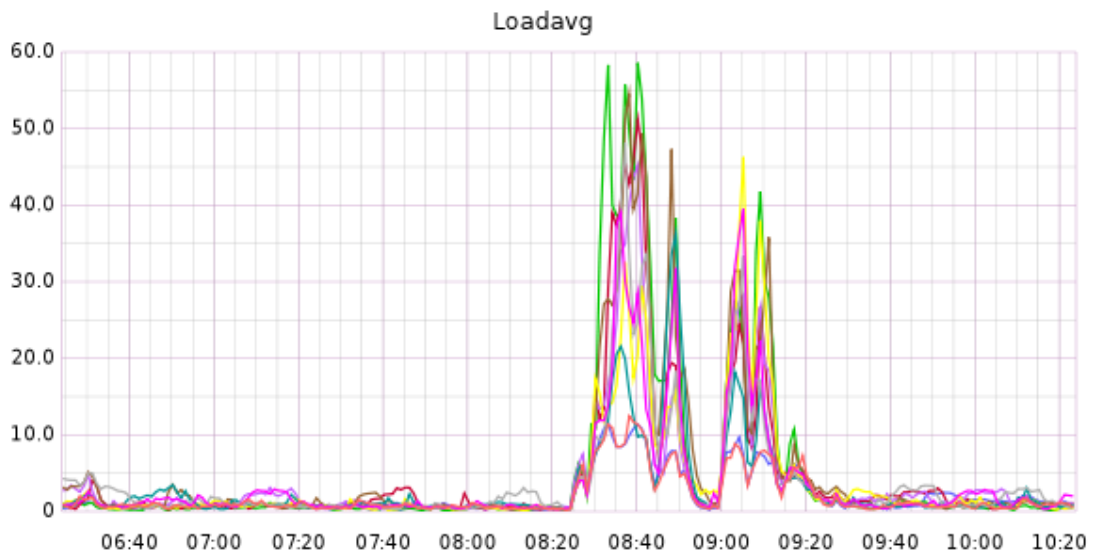

Hgstats

Health Report

Consolidated across all cpu cores and webheads

Left Scale

Red is %idle CPU, so down is bad.

Green is http request count.

Brown is outstanding try pushes (x10)

Right Scale

Magenta is swap used, so up is bad.

Blue is http response bytes.

CPU Usage

Apache Requests

Load Average

Network Traffic

Individual Host Network Traffic

Swap Usage