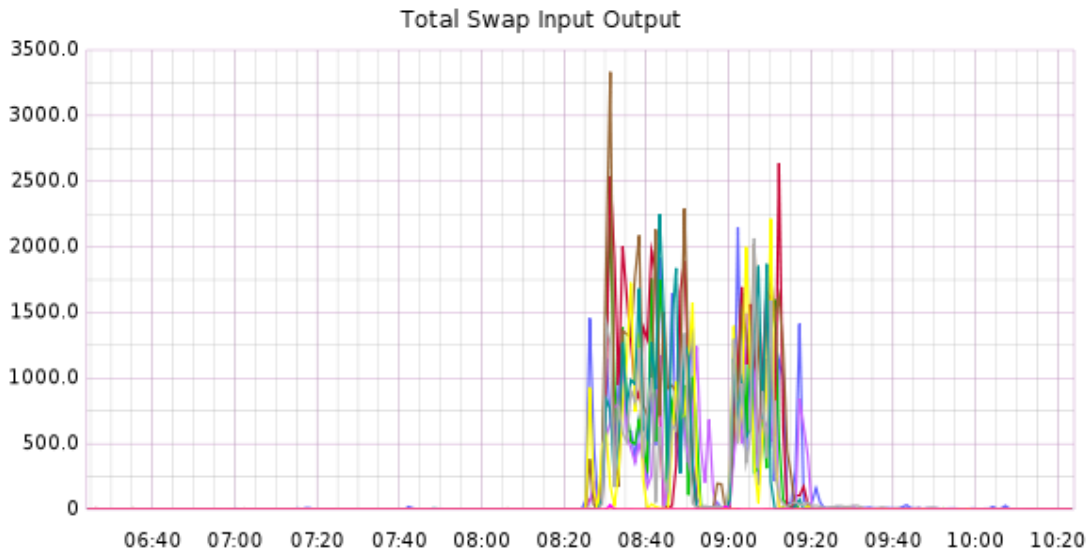

Hgstats

Health Report

Consolidated across all cpu cores and webheads

Left Scale

Red is %idle CPU, so down is bad.

Green is http request count.

Brown is outstanding try pushes (x10)

Right Scale

Magenta is swap used, so up is bad.

Blue is http response bytes.

CPU Usage

Apache Requests

Load Average

Network Traffic

Individual Host Network Traffic

Swap Usage