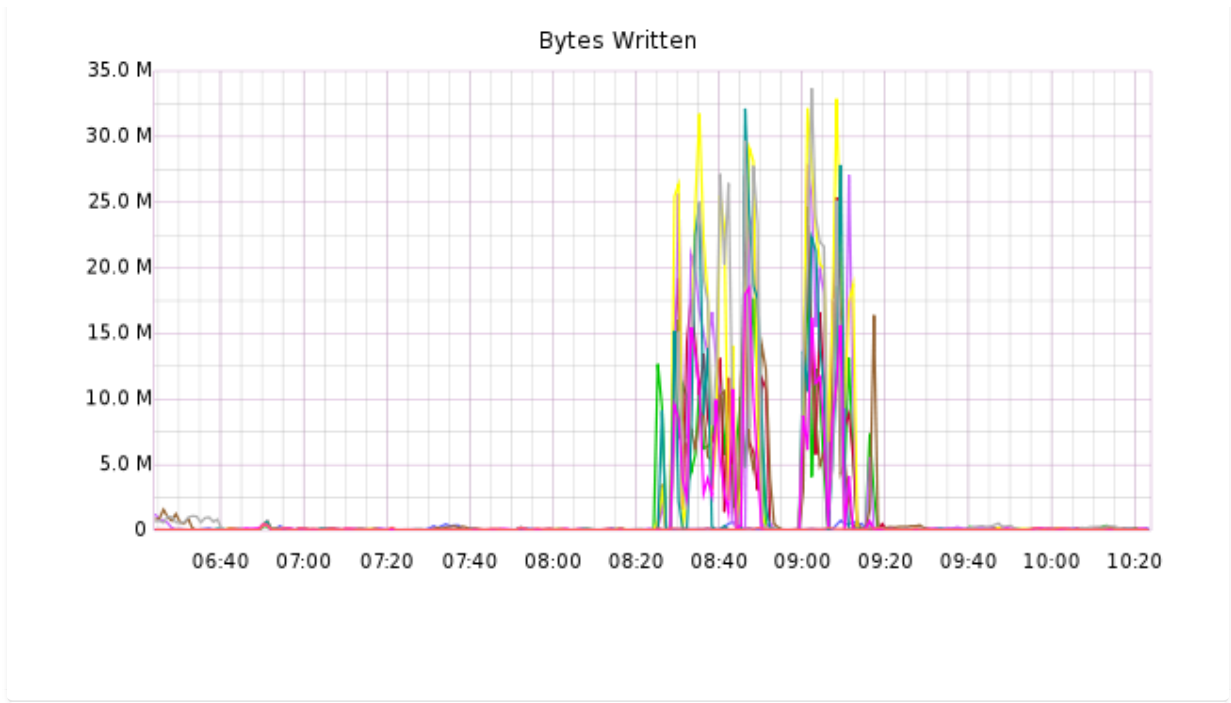

Project maintained by [nigelbabu](#)

Hosted on GitHub Pages — Theme by [mattgraham](#)