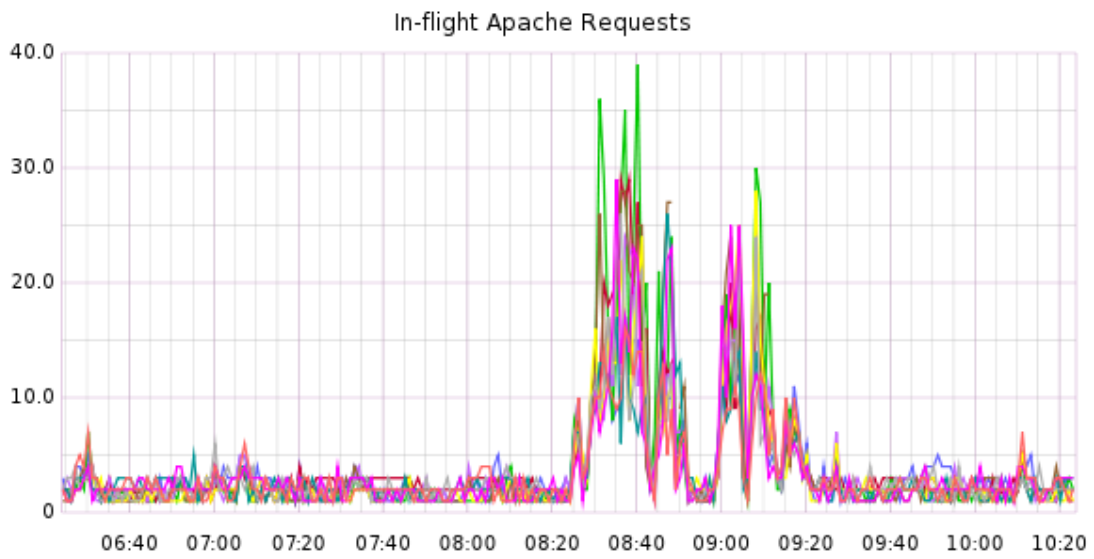

Hgstats

Health Report

Consolidated across all cpu cores and webheads

Left Scale

Red is %idle CPU, so down is bad.

Green is http request count.

Brown is outstanding try pushes (x10)

Right Scale

Magenta is swap used, so up is bad.

Blue is http response bytes.

CPU Usage

Apache Requests

Load Average

Network Traffic

Individual Host Network Traffic

Swap Usage