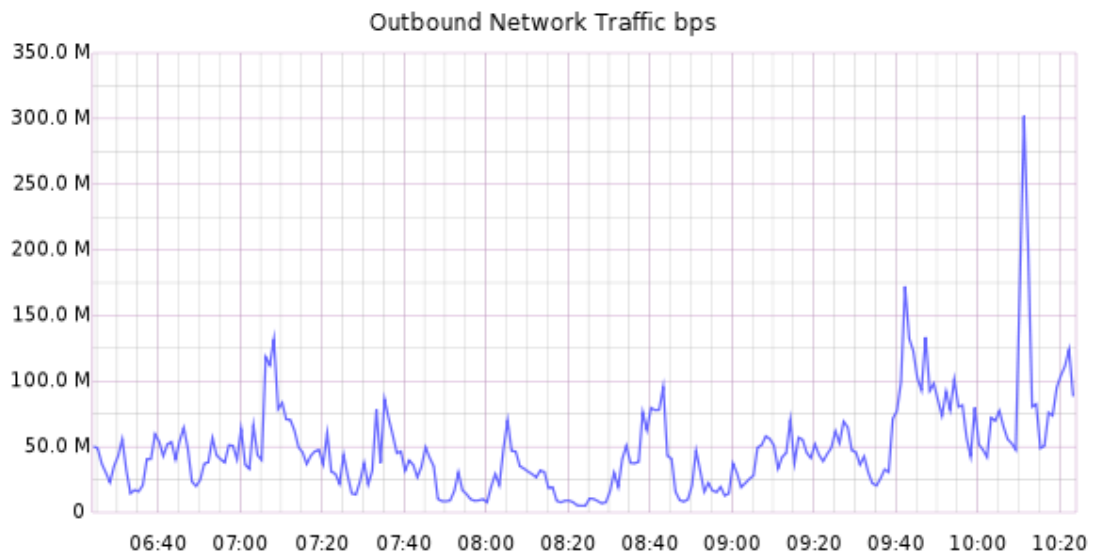

Hgstats

Health Report

Consolidated across all cpu cores and webheads

Left Scale

Red is %idle CPU, so down is bad.

Green is http request count.

Brown is outstanding try pushes (x10)

Right Scale

Magenta is swap used, so up is bad.

Blue is http response bytes.

CPU Usage

Apache Requests

Load Average

Network Traffic

Individual Host Network Traffic

Swap Usage