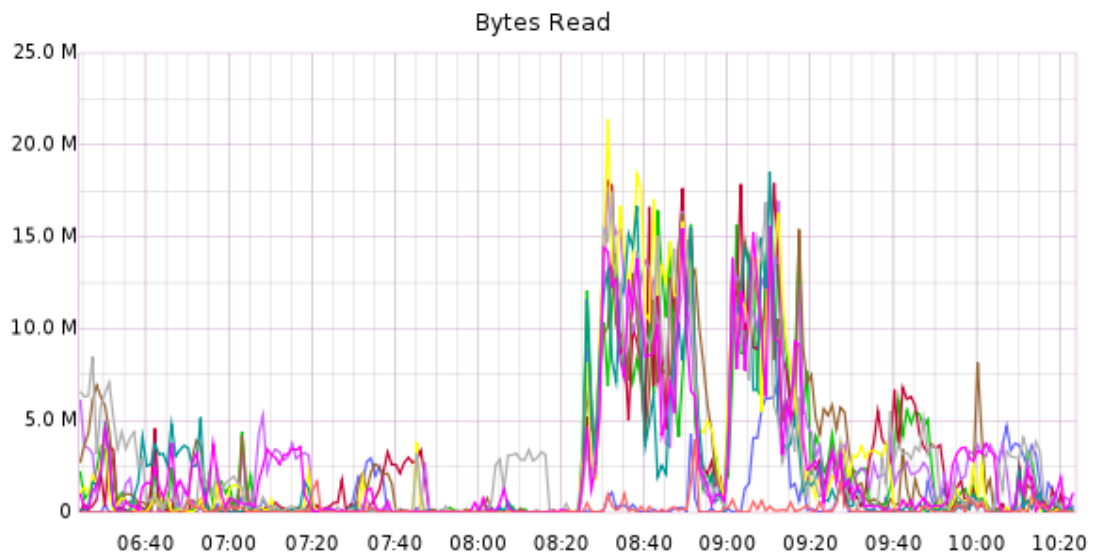

Disk Read Bytes