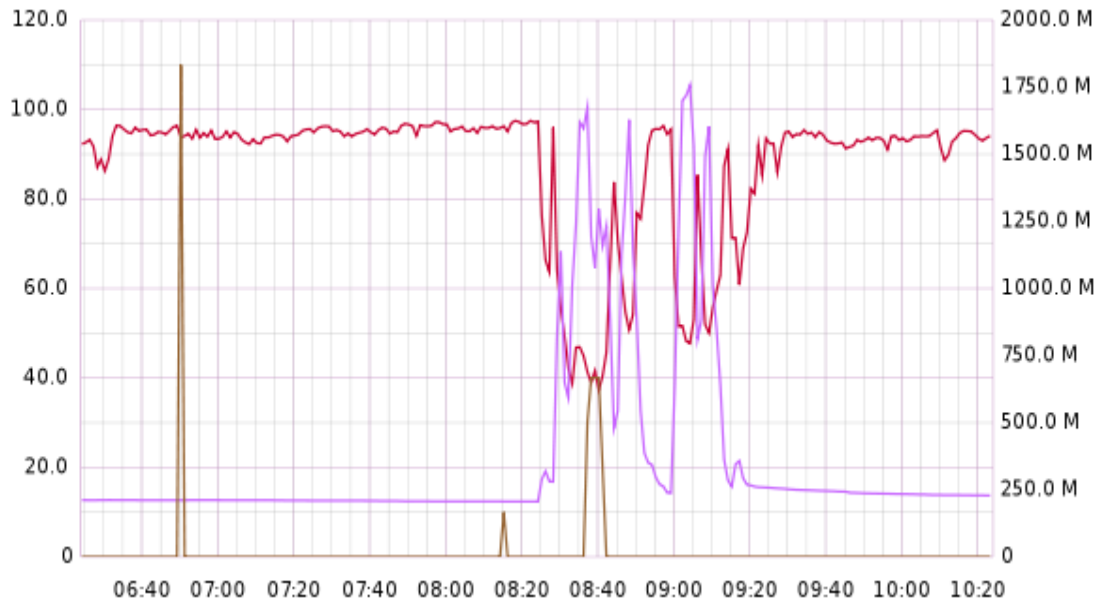

Hgstats

Health Report

Consolidated across all cpu cores and webheads

Left Scale

Red is %idle CPU, so down is bad.

Green is http request count.

Brown is outstanding try pushes (x10)

Right Scale

Magenta is swap used, so up is bad.

Blue is http response bytes.

CPU Usage

Apache Requests

Load Average

Network Traffic

Individual Host Network Traffic

Swap Usage