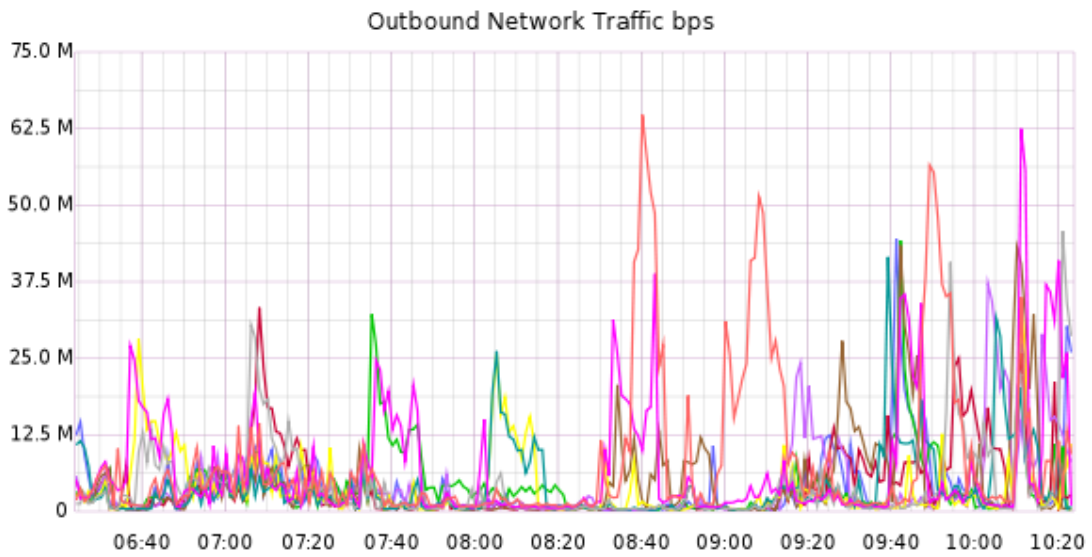

Hgstats

Health Report

Consolidated across all cpu cores and webheads

Left Scale

Red is %idle CPU, so down is bad.

Green is http request count.

Brown is outstanding try pushes (x10)

Right Scale

Magenta is swap used, so up is bad.

Blue is http response bytes.

CPU Usage

Apache Requests

Load Average

Network Traffic

Individual Host Network Traffic

Swap Usage