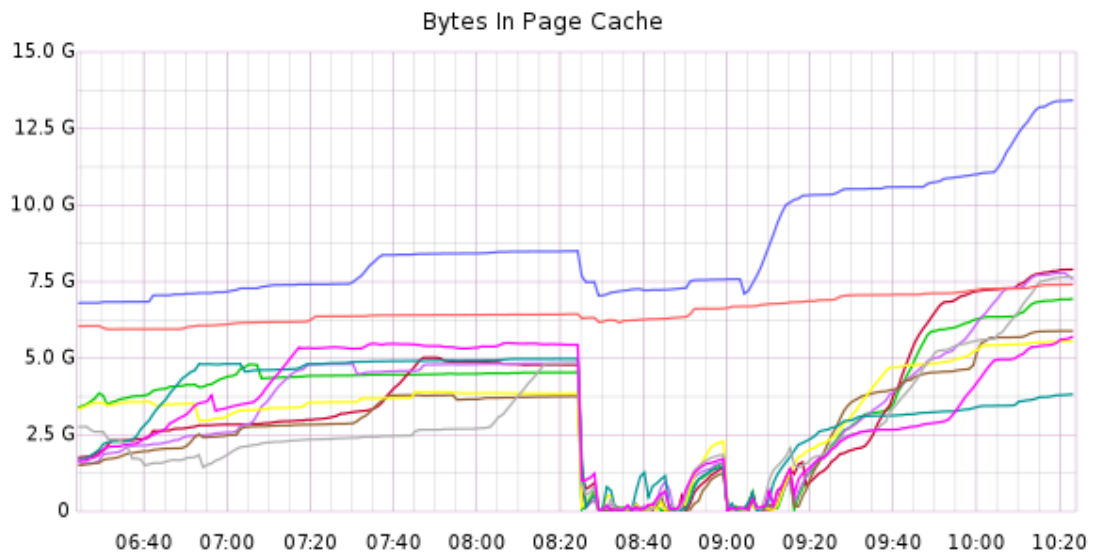

Disk Read Bytes

Disk Write Bytes