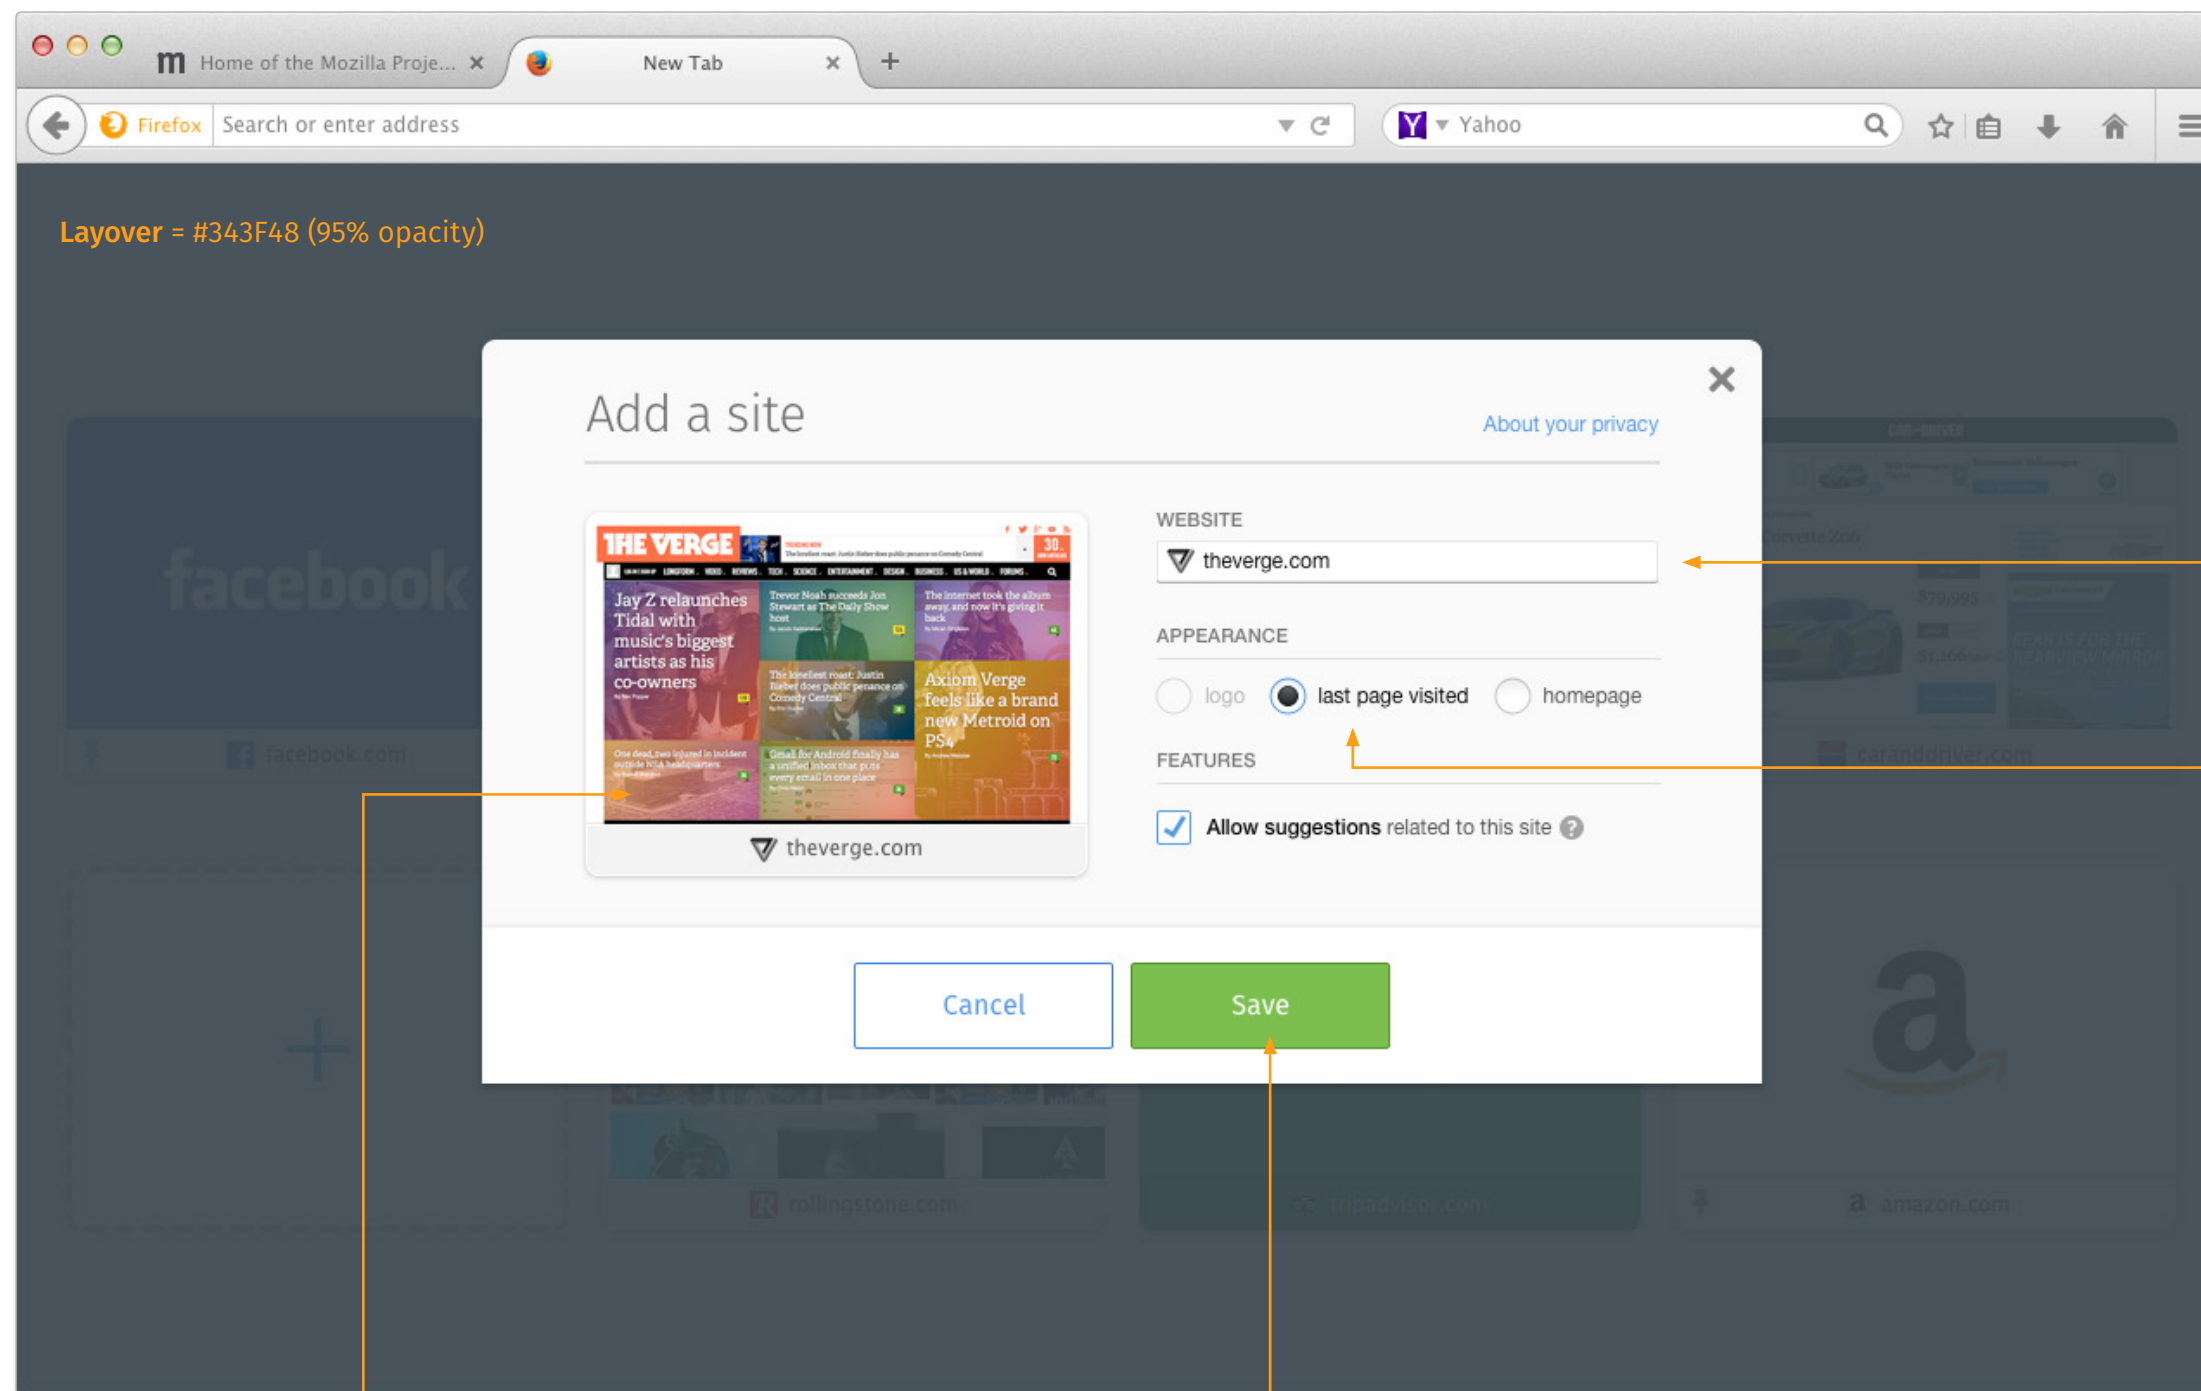

Delete & Add A Tile: Add a site overlay, selected site, styling

Layover = #343F48 (95% opacity)

added tile = 100% opacity

confirm button

active fill = #71B844

active border = #417505 (50%) (multiply), 1 px

corner = 2

font = #FFFFFF

address bar

glow = NONE

favicon = 16 x 16 px

selected bullet

fill = linear gradient, at top #EAF2F7, bottom #FFFFFF

border = #4A90E2 (multiply), 1 px

inner bullet

dimensions = 12 x 12 px

fill = radial gradient, at top #626465, bottom #151516

border = #6A7B86 (multiply), 1 px

selected font

font = Helvetica Nue, Regular, 12 pt

font color = #000000