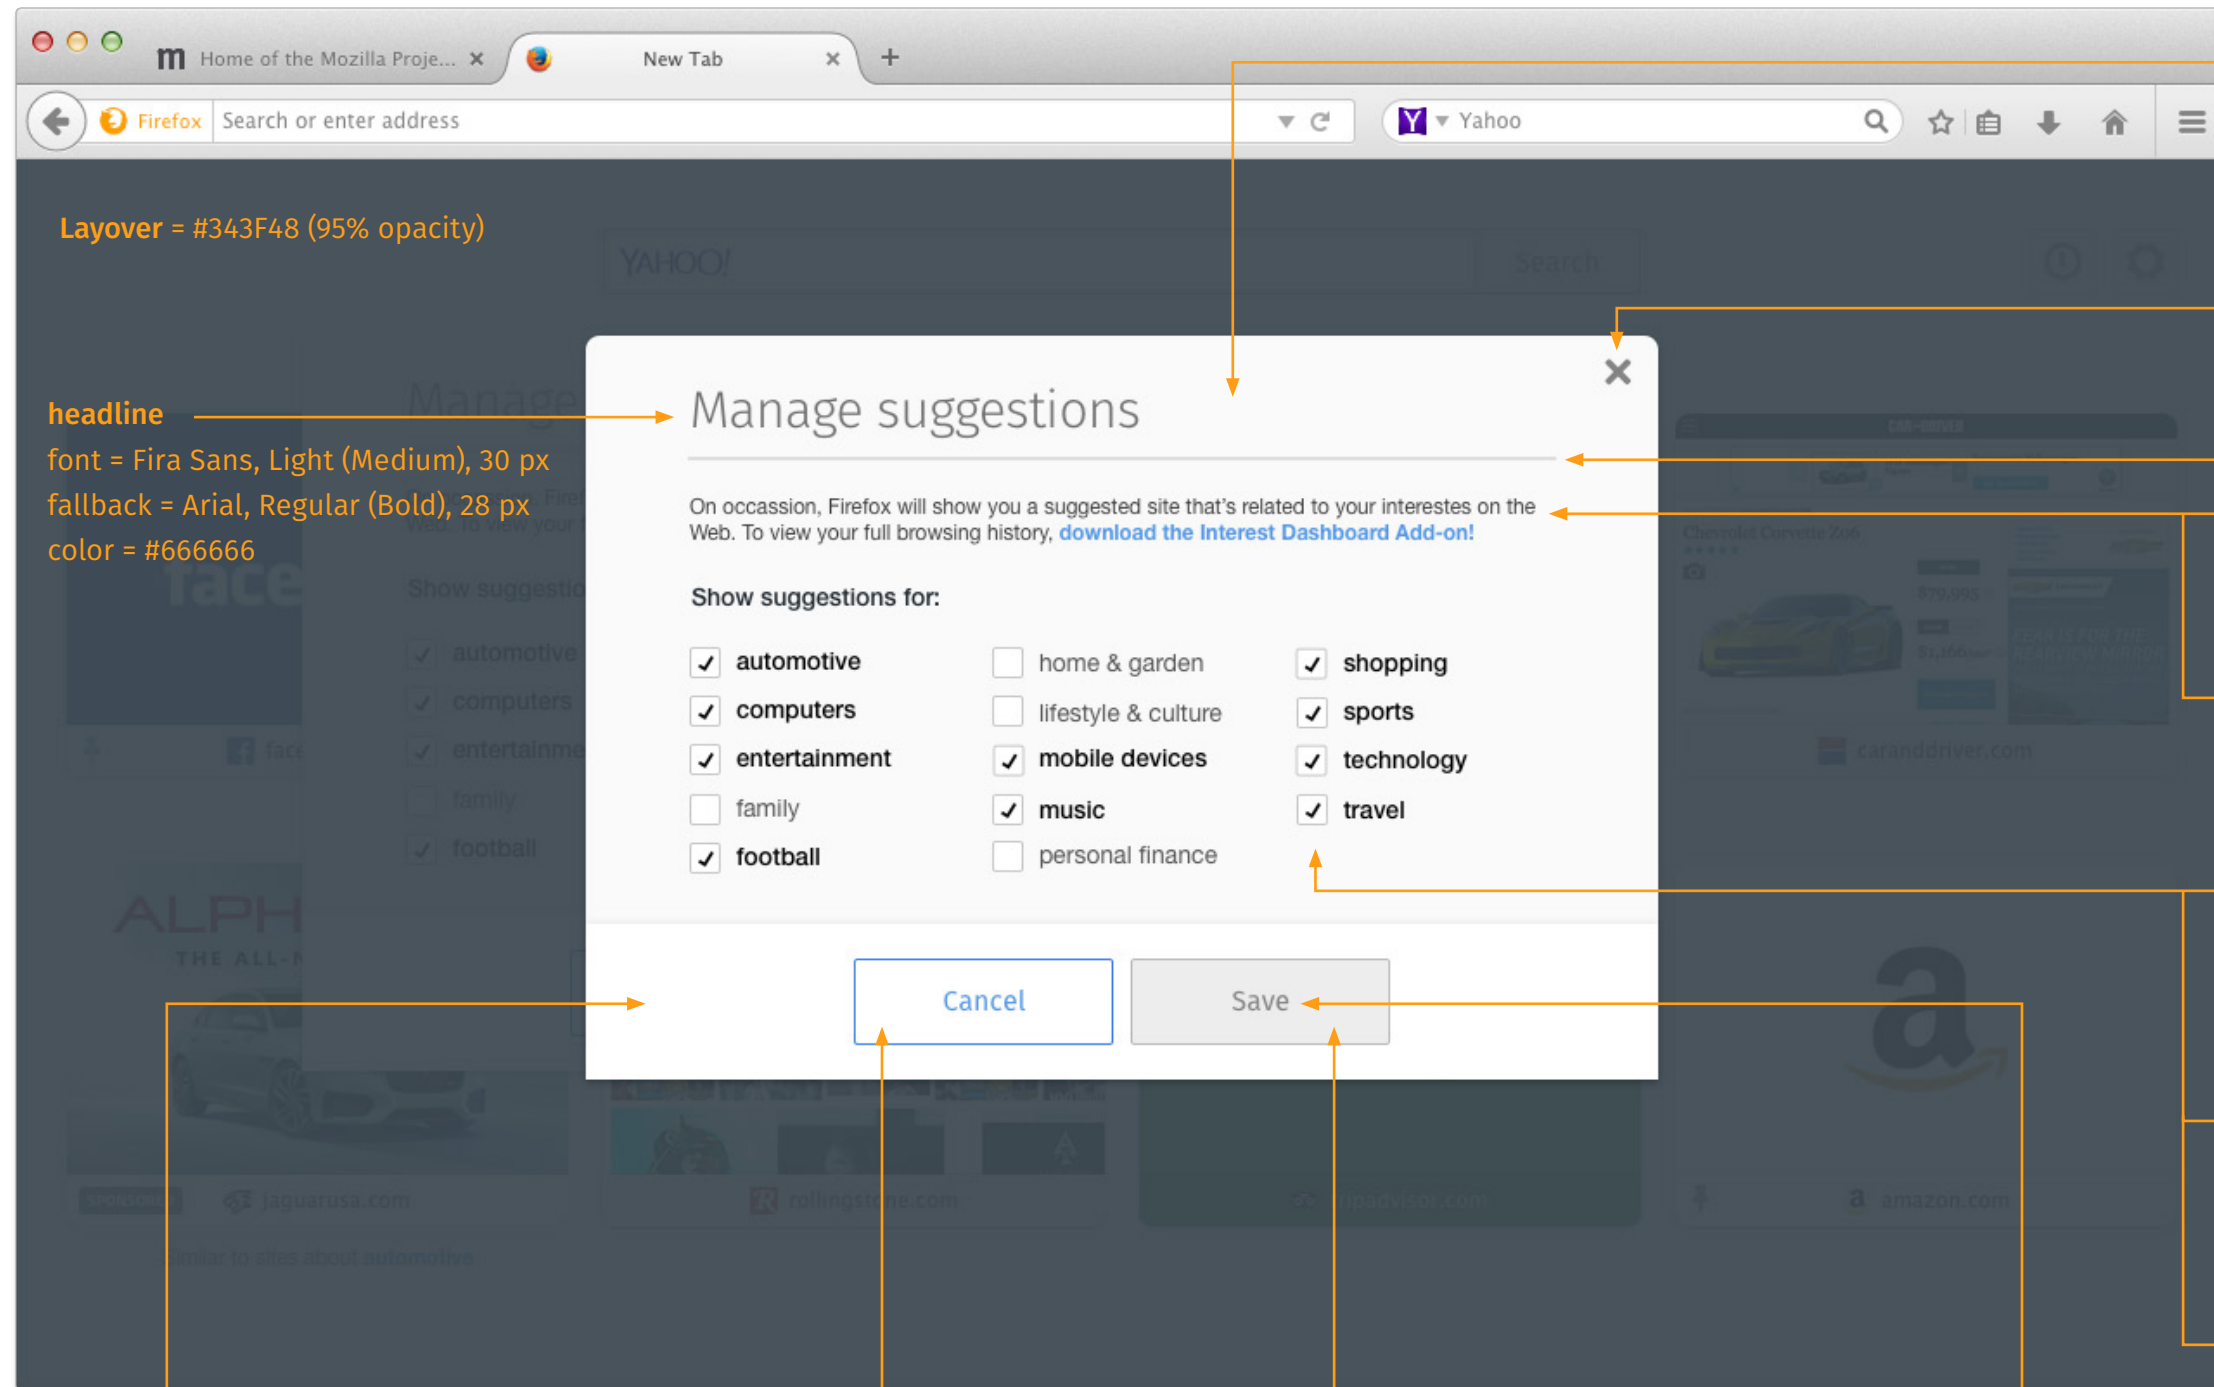

Suggested Categories: Manage suggestions overlay, styling

overlay container

fill = #F9F9F9
shadow = #000000 (multiply), X=0, Y=2, blur=4
corners = 8, 8, 0, 0

"icon-delete_static_6C6C6C.svg" = 16 x 16 px
"icon-delete_active_C92C00.svg" = 16 x 16 px

menu divider

fill = #E0DFE0

menu copy

font = Helvetica Nue, Regular, 12 pt
color = #333333

download copy

font = Helvetica Nue, Bold, 12 pt
color = #4A90E2

checkbox

fill = #FFFFFF
border = #C1C1C1, 1 px
corner = 2

checkbox item

font = Helvetica Nue, Medium, 14 pt
selected color = #333333
unselected color = #4A4A4A

"check_000000.svg" = 9 x 9 px

Layover = #343F48 (95% opacity)

headline

font = Fira Sans, Light (Medium), 30 px
fallback = Arial, Regular (Bold), 28 px
color = #666666

button container

fill = #FFFFFF
shadow = #EBEBEB (multiply), X=0, Y=-1, blur=4

static button

fill = #FFFFFF
border = #2C72E2, 1 px
corner = 2

active button

rollover fill = #EBEBEB
rollover border = #C1C1C1, 1 px
active fill = #71B844
active border = #417505 (50%) (multiply), 1 px
corner = 2

button item

font = Fira Sans, Regular, 16 pt
unselected color = #4A90E2
selected color = #7A7A7A