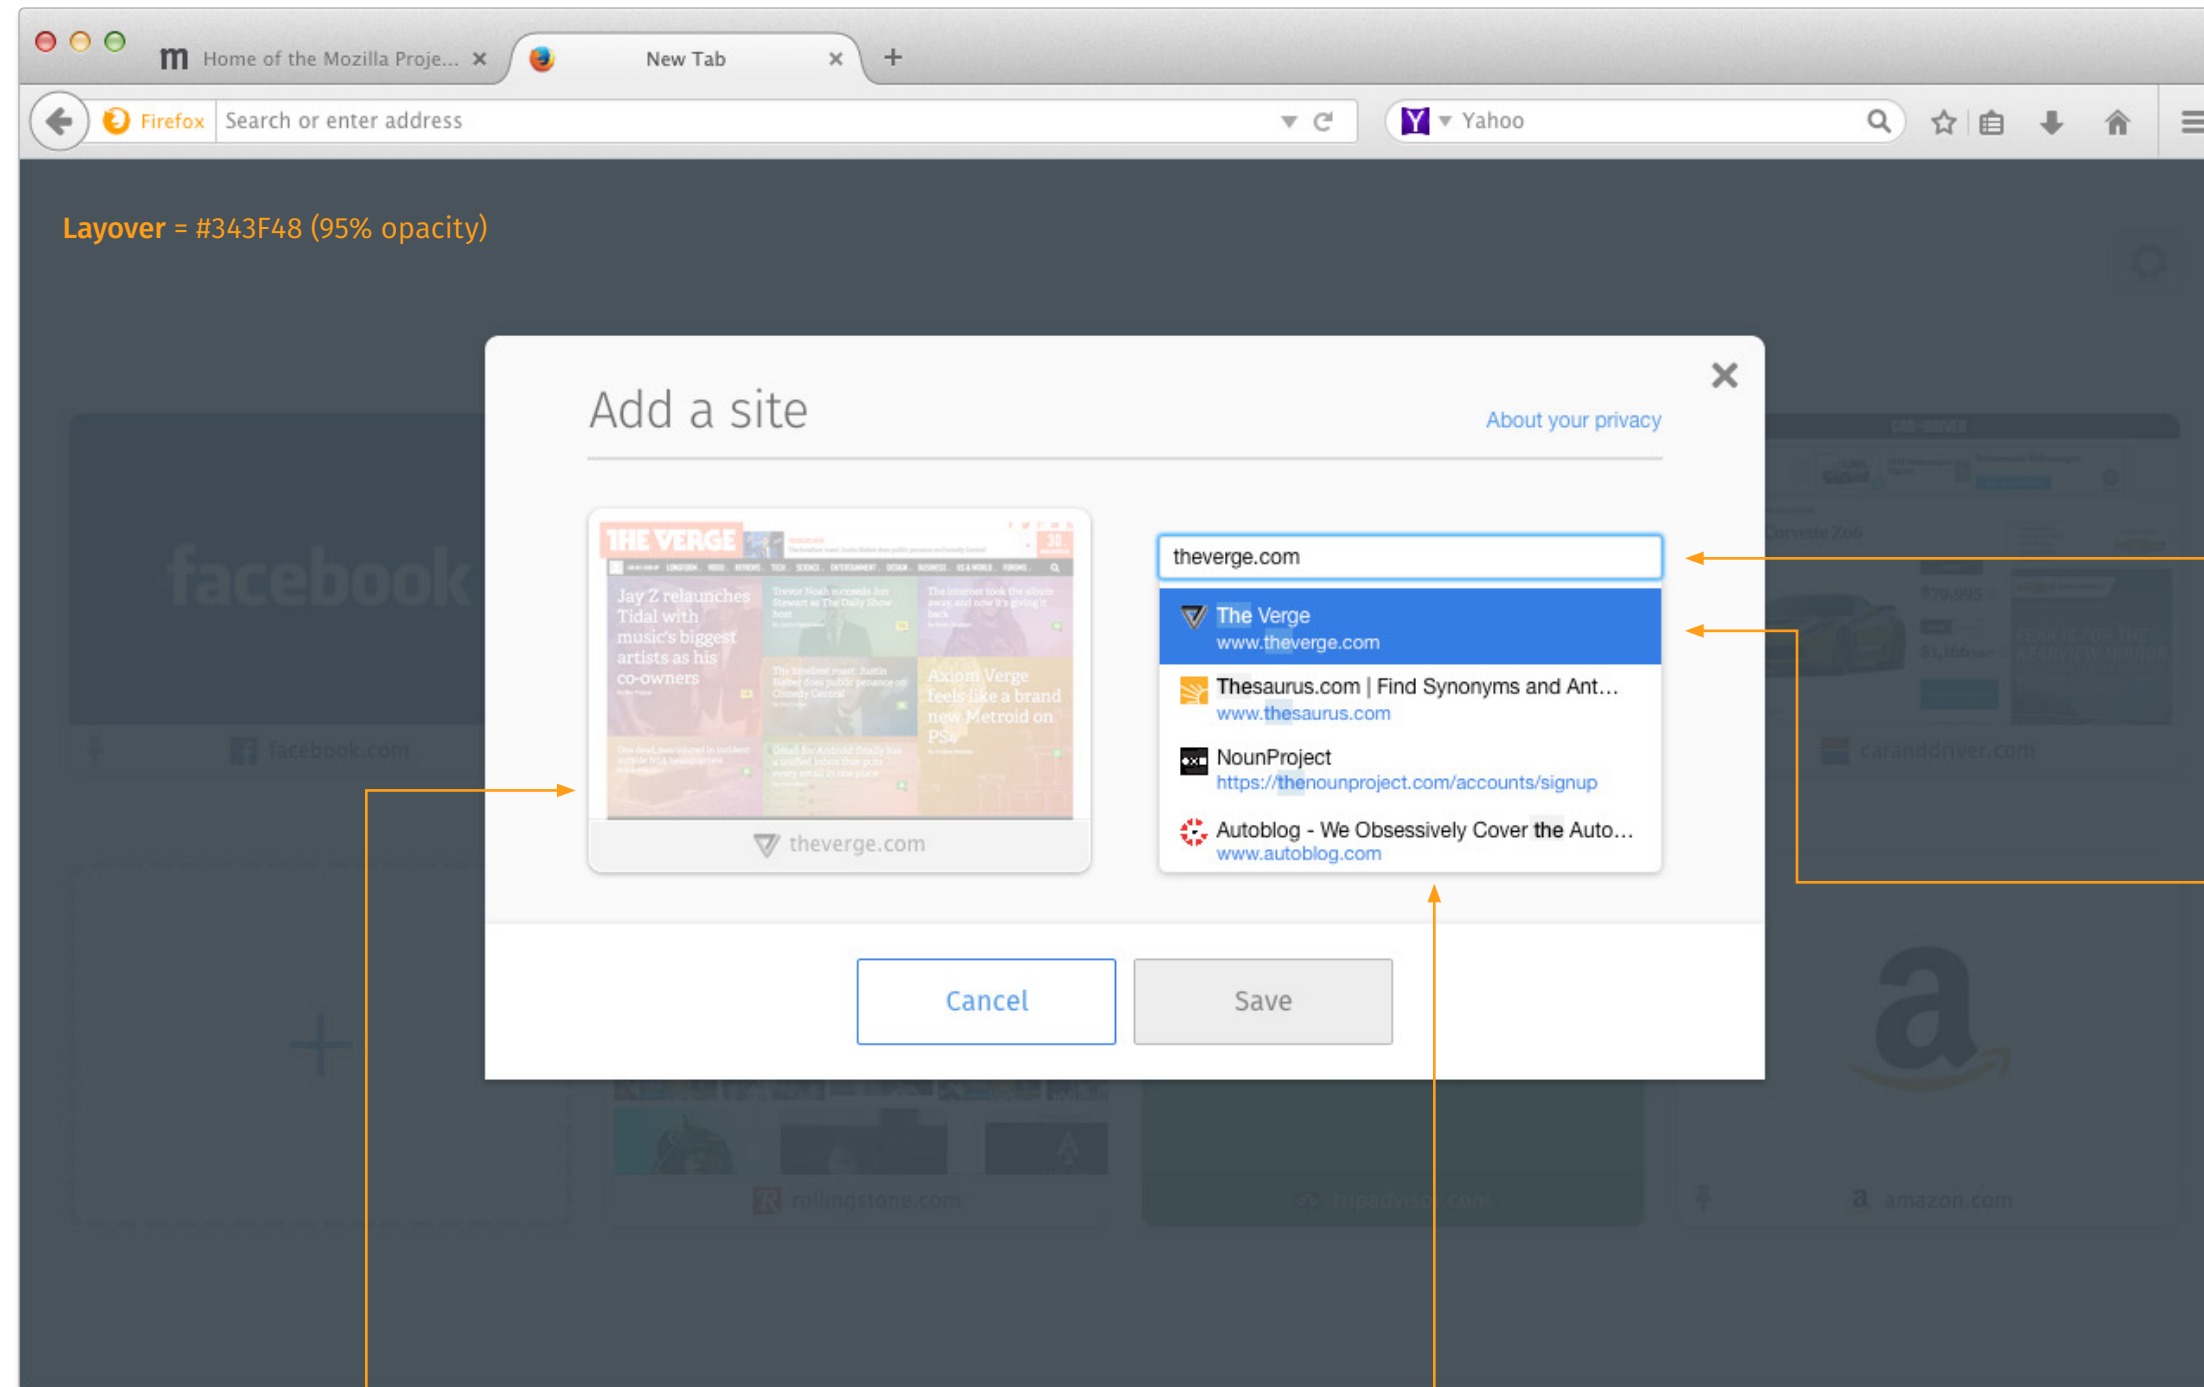

Delete & Add A Tile: Add a site overlay, suggested site, styling

address bar = 290 x 24 px
fill = #FFFFFF
border = #E5E5E5, 1 px
glow = #4CB1FF, blur=2, spread=2
font = Helvetica Neue (all caps), Regular, 12 pt
font color = #000000

website items
title font unselected = Helvetica Neue, Medium, 12 pt
unselected color = #000000
title font selected = Helvetica Neue, Medium, 12 pt
selected color = #FFFFFF

URL font unselected = Helvetica Neue, Regular, 11 pt
unselected color = #2C72E2
URL font selected = Helvetica Neue, Regular, 11 pt
selected color = #FFFFFF

favicon = 16 x 16 px

added tile
dimensions = 290 x 210 px
fill = #FFFFFF / image (30% opacity)
shadow = #C1C1C1, x=0, y=1, blur=3
corners = 8

website bar
favicon = 16 x 16 px (30% opacity)
font = 30% opacity

dropdown container
fill = #FFFFFF
shadow = #6C6C6C (multiply), x=0, y=1, blur=5
corners = 0, 0, 4, 4
selected site fill = #2C72E2