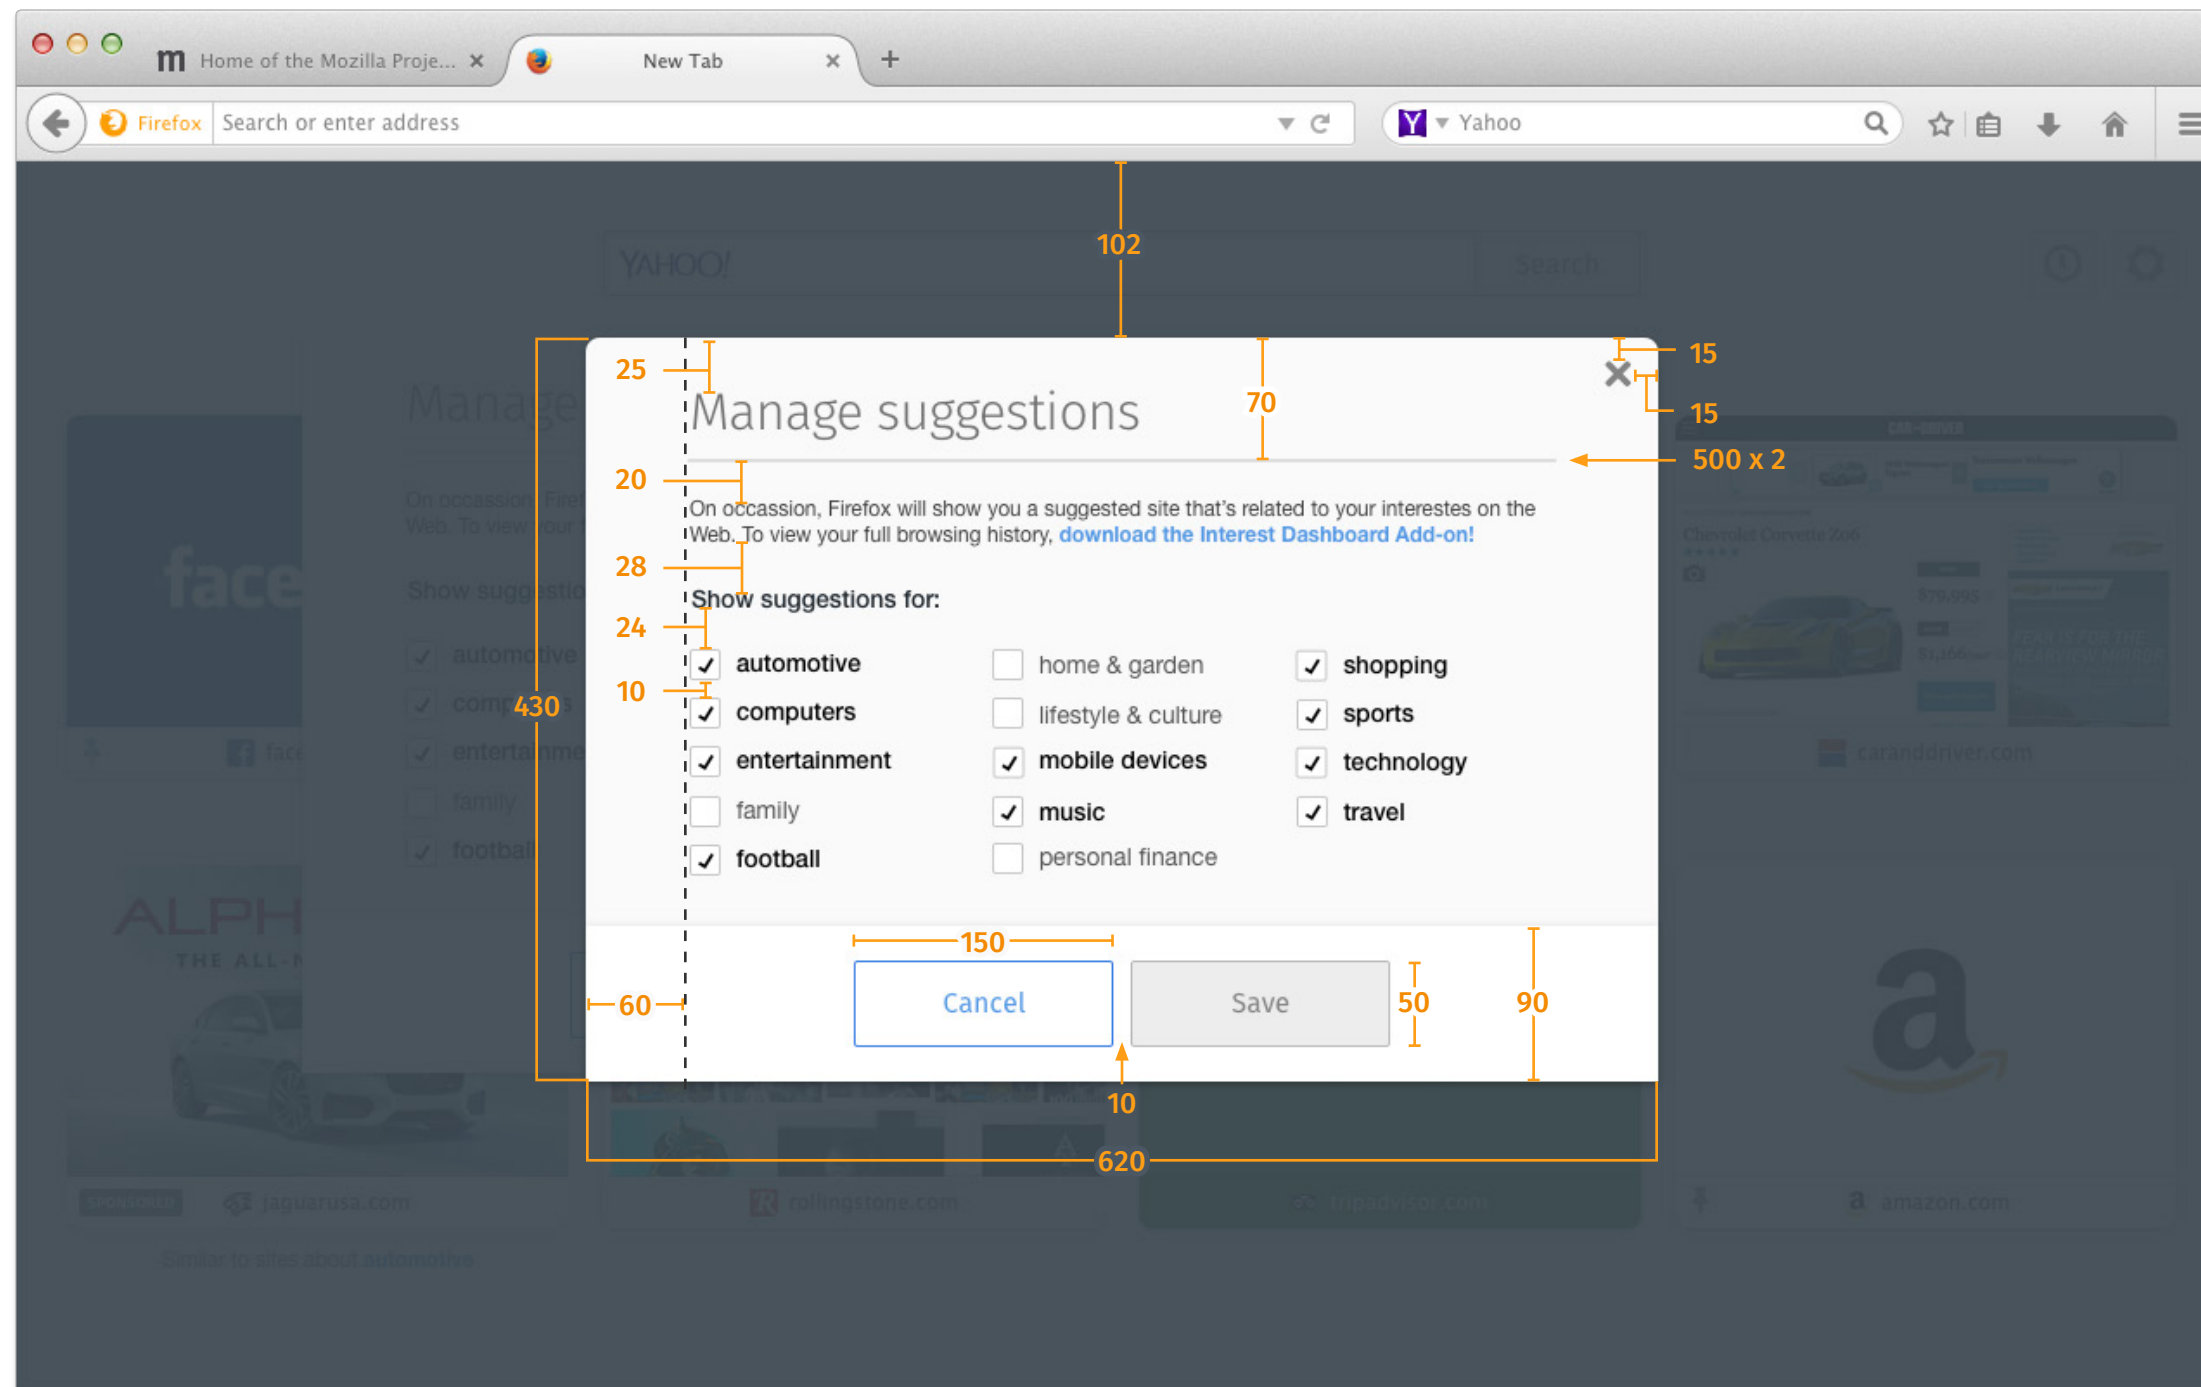

## Suggested Categories: Manage suggestions overlay, layout