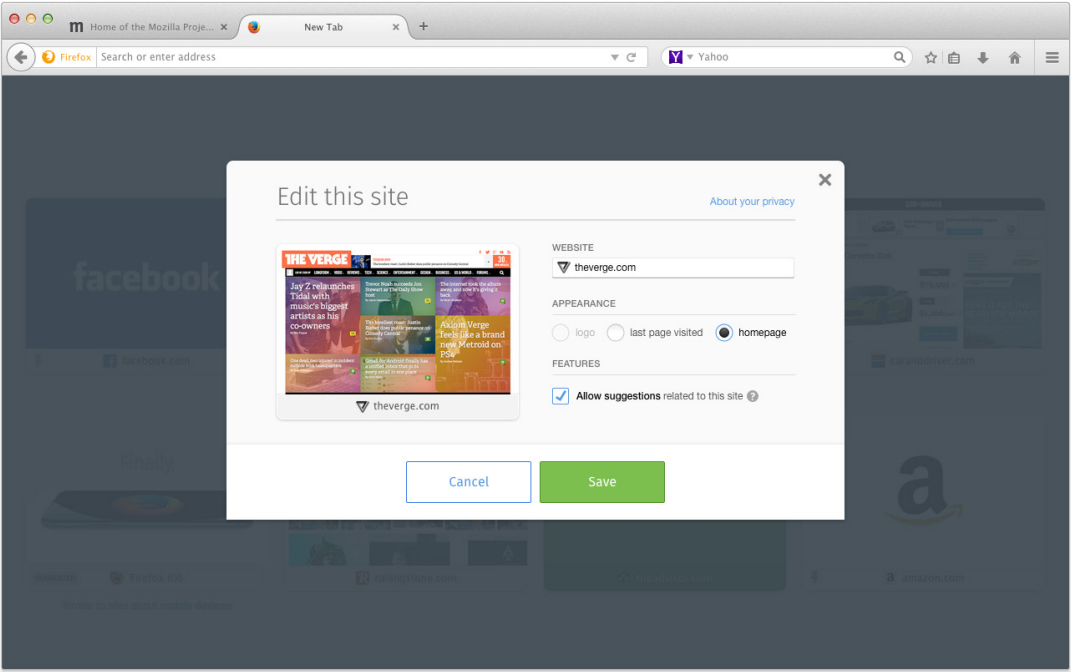

Edit A Tile: Overlay, typing, layout & styling

*Layout & Styling: See "About This Site" pg 30