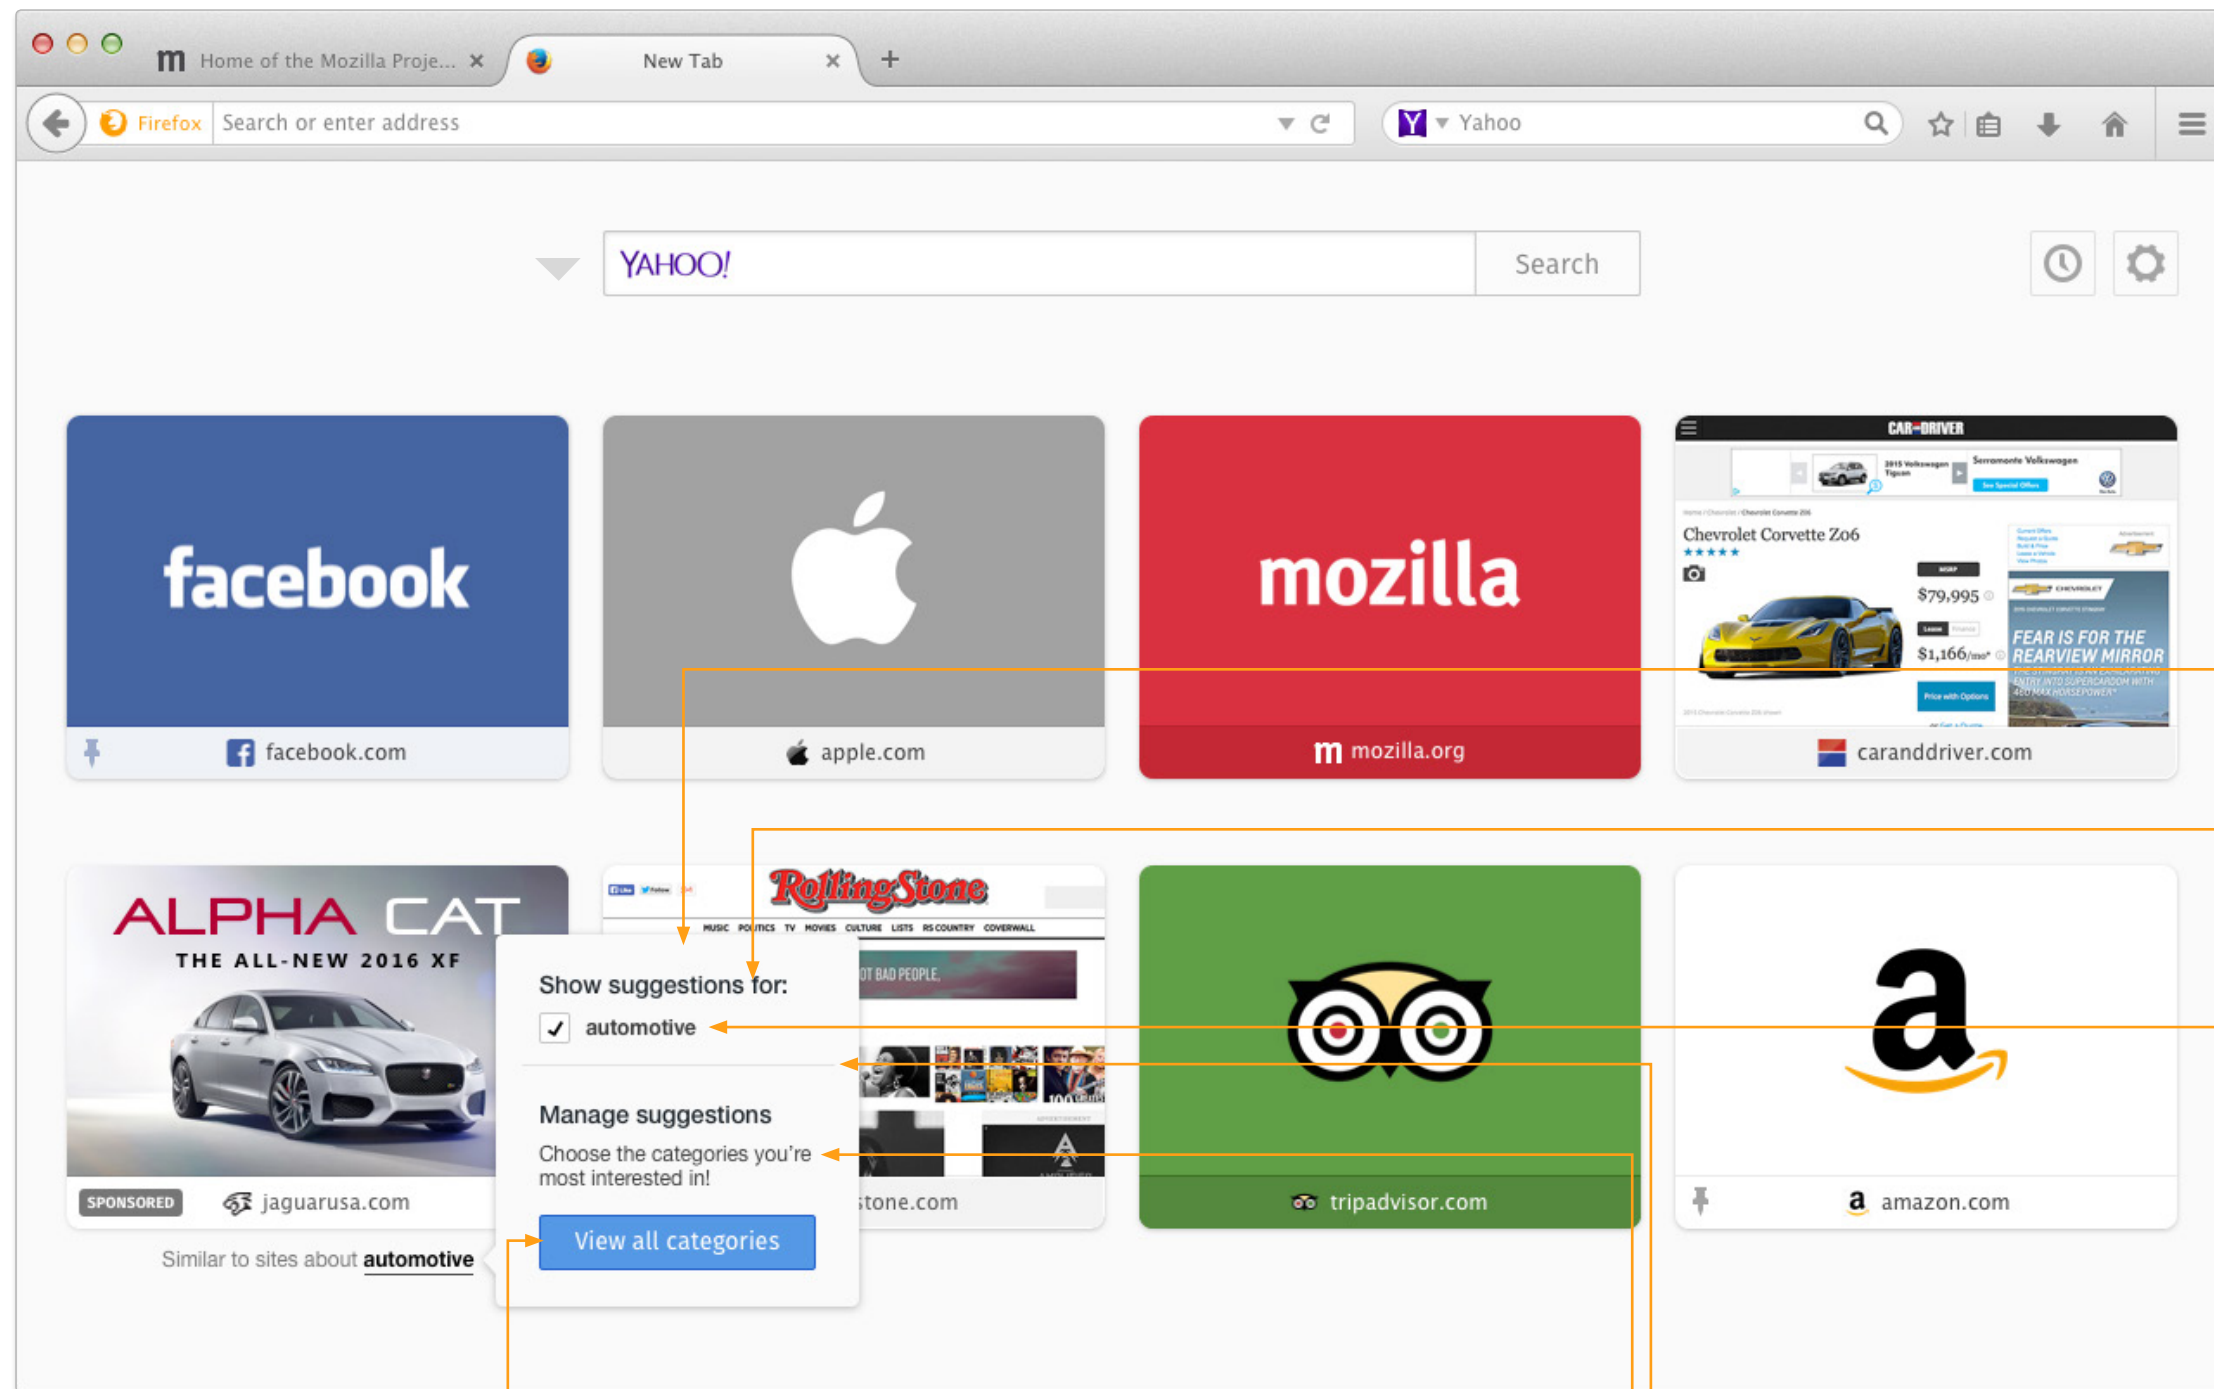

Suggested Categories: Flyout menu, styling

flyout menu container

fill = #F9F9F9

shadow = #6C6C6C (50%) (multiply), X=0, Y=1, blur=5

menu items

font = Helvetica Neue, Medium, 14 pt

fallback = Arial, Bold (sans)

color = #171F26

checkbox

fill = #FFFFFF

border = #C1C1C1, 1 px

corner = 2

checkbox item

font = Helvetica Neue, Bold, 12 pt

selected color = #333333

unselected color = #AFAFAF

"check_000000.svg" = 9 x 9 px

button

fill = #4A90E2

inner border = #4A90E2 (multiply), 1 px

corner = 2

button font

primary font = Fira Sans, Regular, 14 pt

Mac fallback = Helvetica Neue, Bold (sans)

PC fallback = Segoe, Bold (sans)

color = #FFFFFF

menu list divide = #E6E6E6, 180 x 1 px

menu item copy

font = Helvetica Neue, Regular, 12 pt

fallback = Arial, Bold (sans)

color = #333333