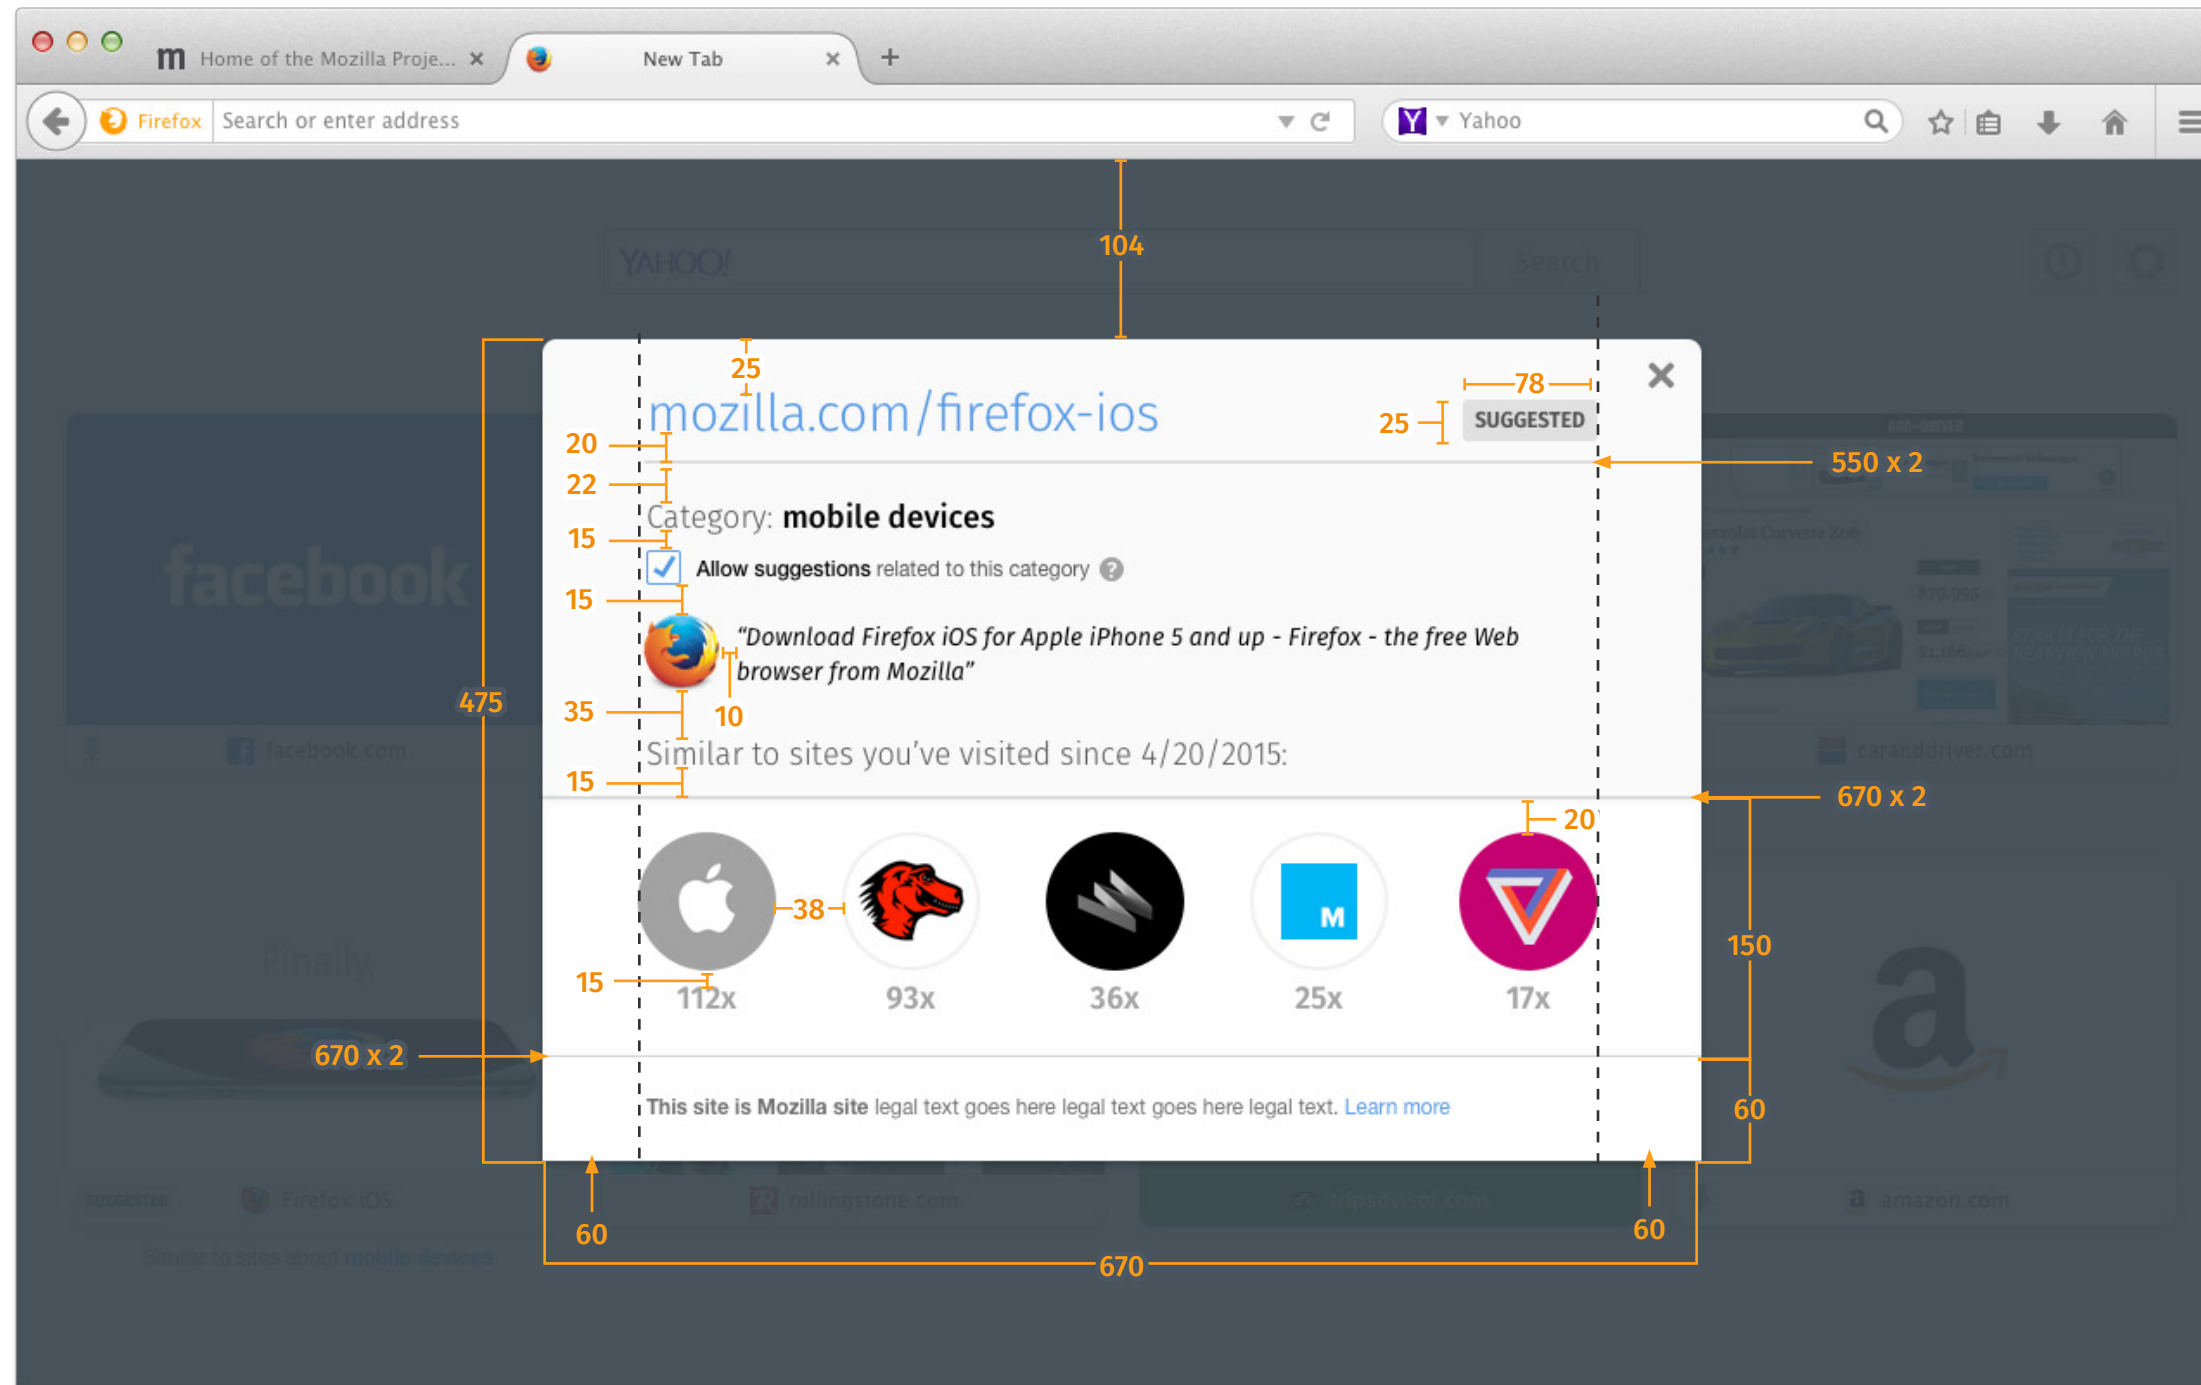

About This Suggestion: Overlay, layout