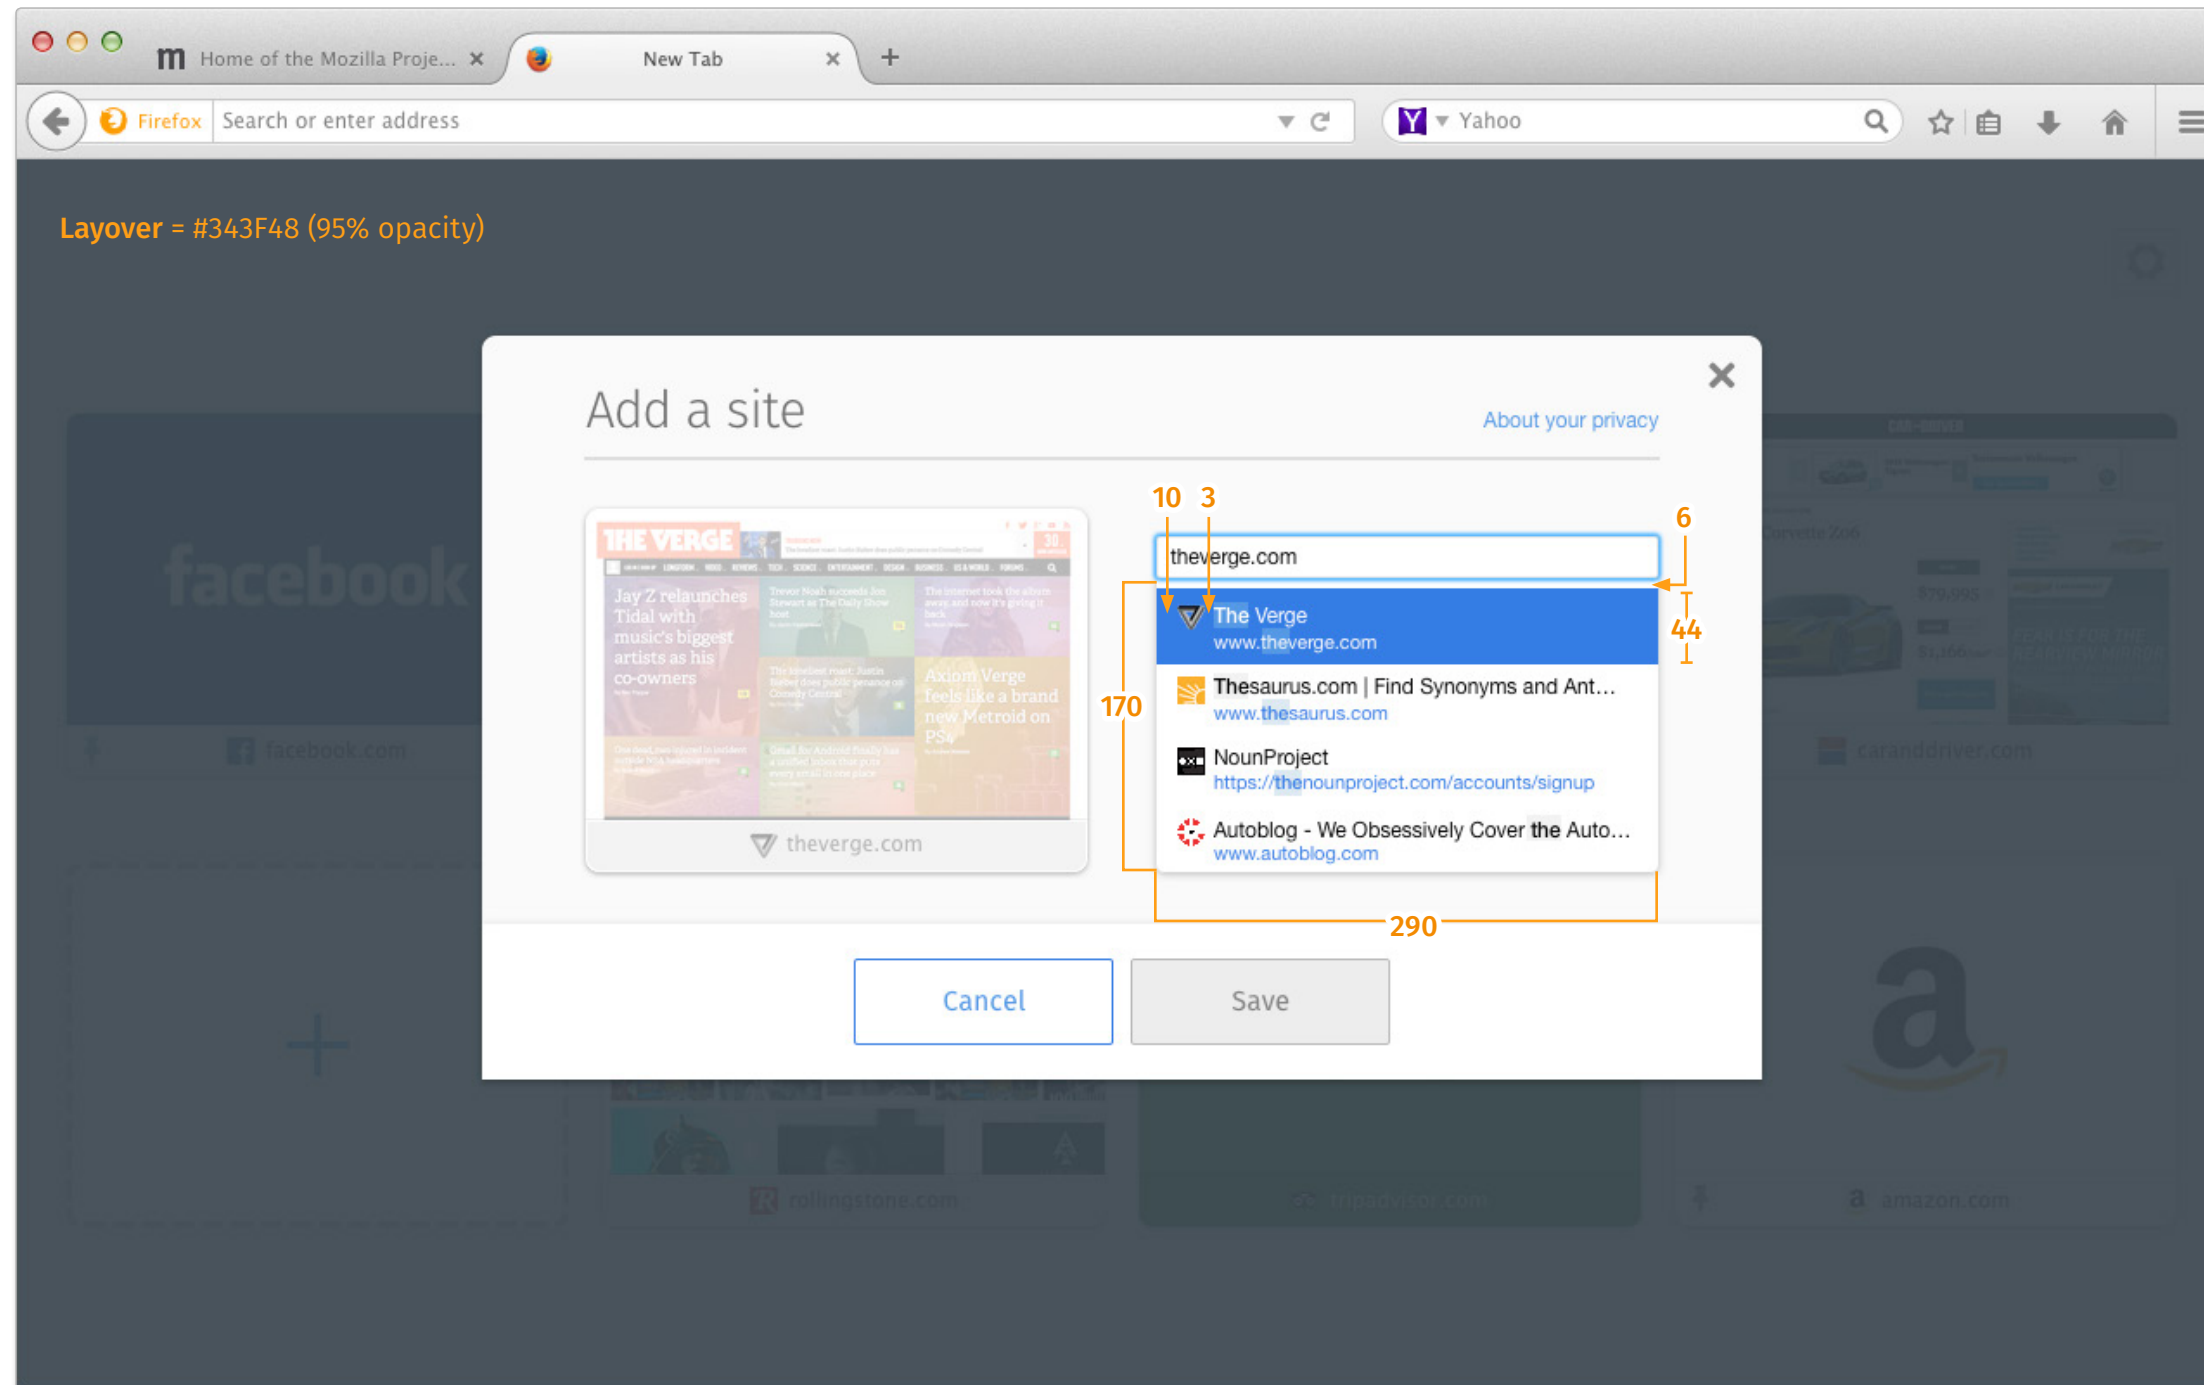

Delete & Add A Tile: Add a site overlay, suggested site, layout