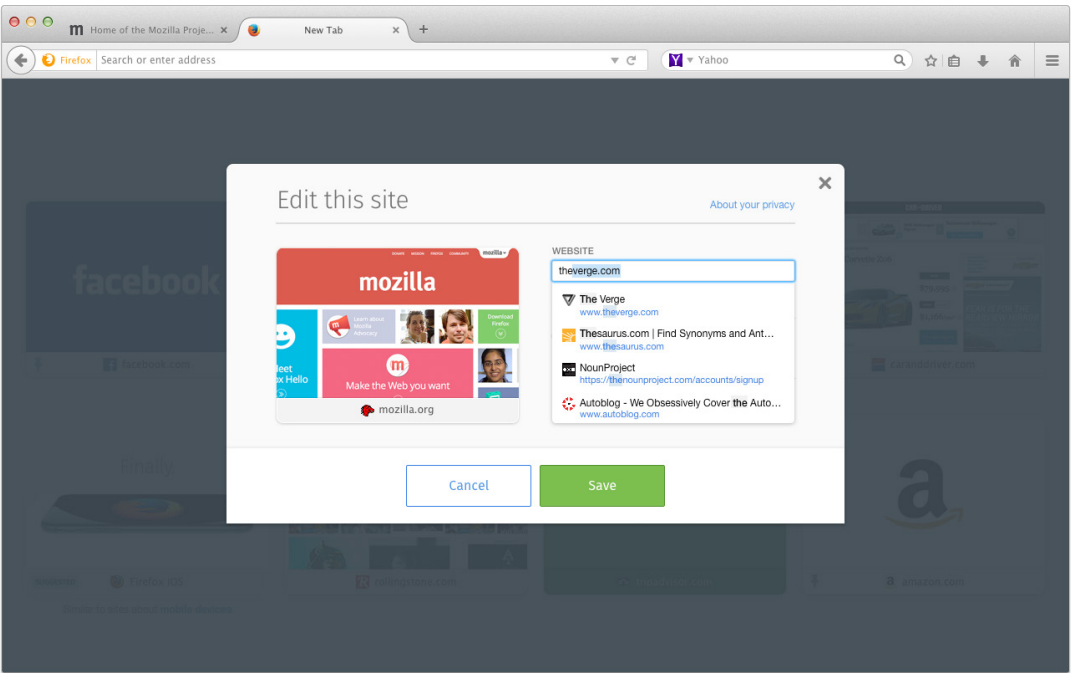

Edit A Tile: Overlay, typing, layout & styling

*Layout & Styling: See "About This Site" pg 30