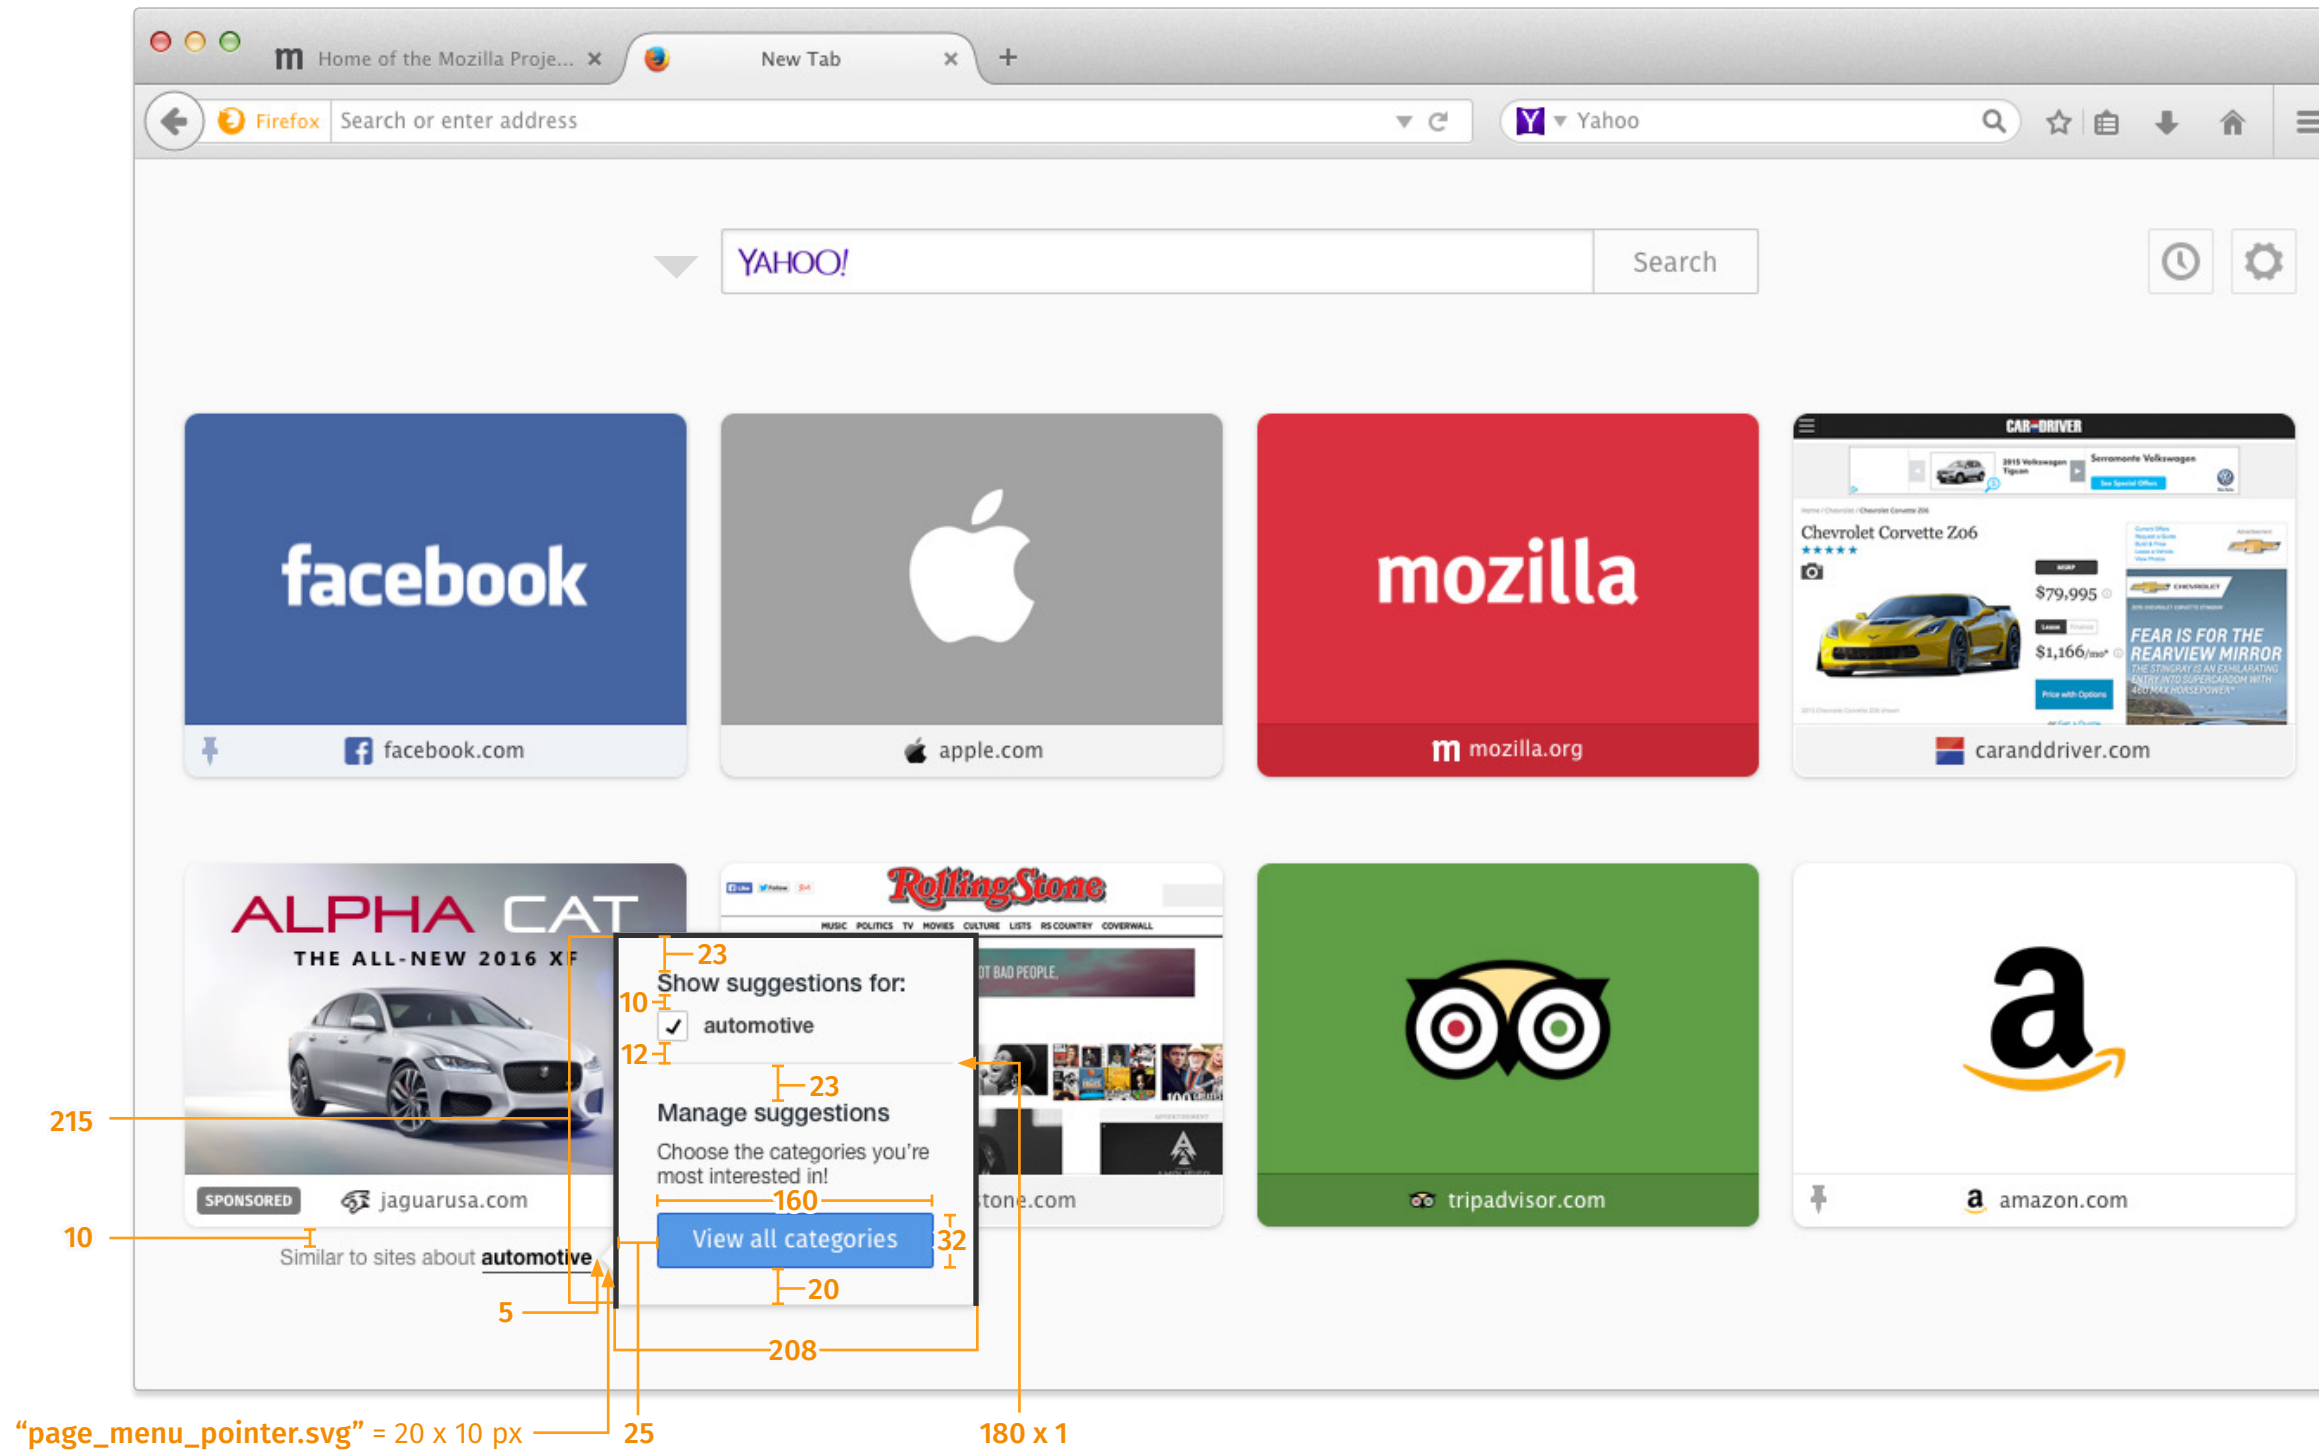

# Suggested Categories: Layout

The screenshot shows a Firefox browser window with a Yahoo! search page. The browser's address bar contains "Search or enter address" and the search engine is set to "Yahoo". The page features a search bar with the text "YAHOO!" and a "Search" button. Below the search bar, there are eight suggested categories arranged in a 2x4 grid:

- Facebook**: A blue square with the word "facebook" in white, and "facebook.com" below it.
- Apple**: A gray square with the Apple logo in white, and "apple.com" below it.
- Mozilla**: A red square with the word "mozilla" in white, and "mozilla.org" below it.
- Car and Driver**: A thumbnail showing a yellow Chevrolet Corvette Z06, with "caranddriver.com" below it.
- Jaguar**: A thumbnail showing a white Jaguar XF, with "jaguarusa.com" below it. A note points to this category: "Similar to sites about automotive".
- Rolling Stone**: A thumbnail showing the Rolling Stone logo and a list of items, with "rollingstone.com" below it.
- Travel**: A green square with the TripAdvisor owl logo in white, and "tripadvisor.com" below it.
- Amazon**: A white square with the Amazon logo in black, and "amazon.com" below it.

# Suggested Categories: Rollover, styling

suggested category

font = Helvetica Neue, Bold, 12 pt

static color = #4A90E2

rollover / active color = #333333

rollover line = #333333, 1 px, dashed

active line = #333333, 1 px, solid

# Suggested Categories: Flyout menu, layout