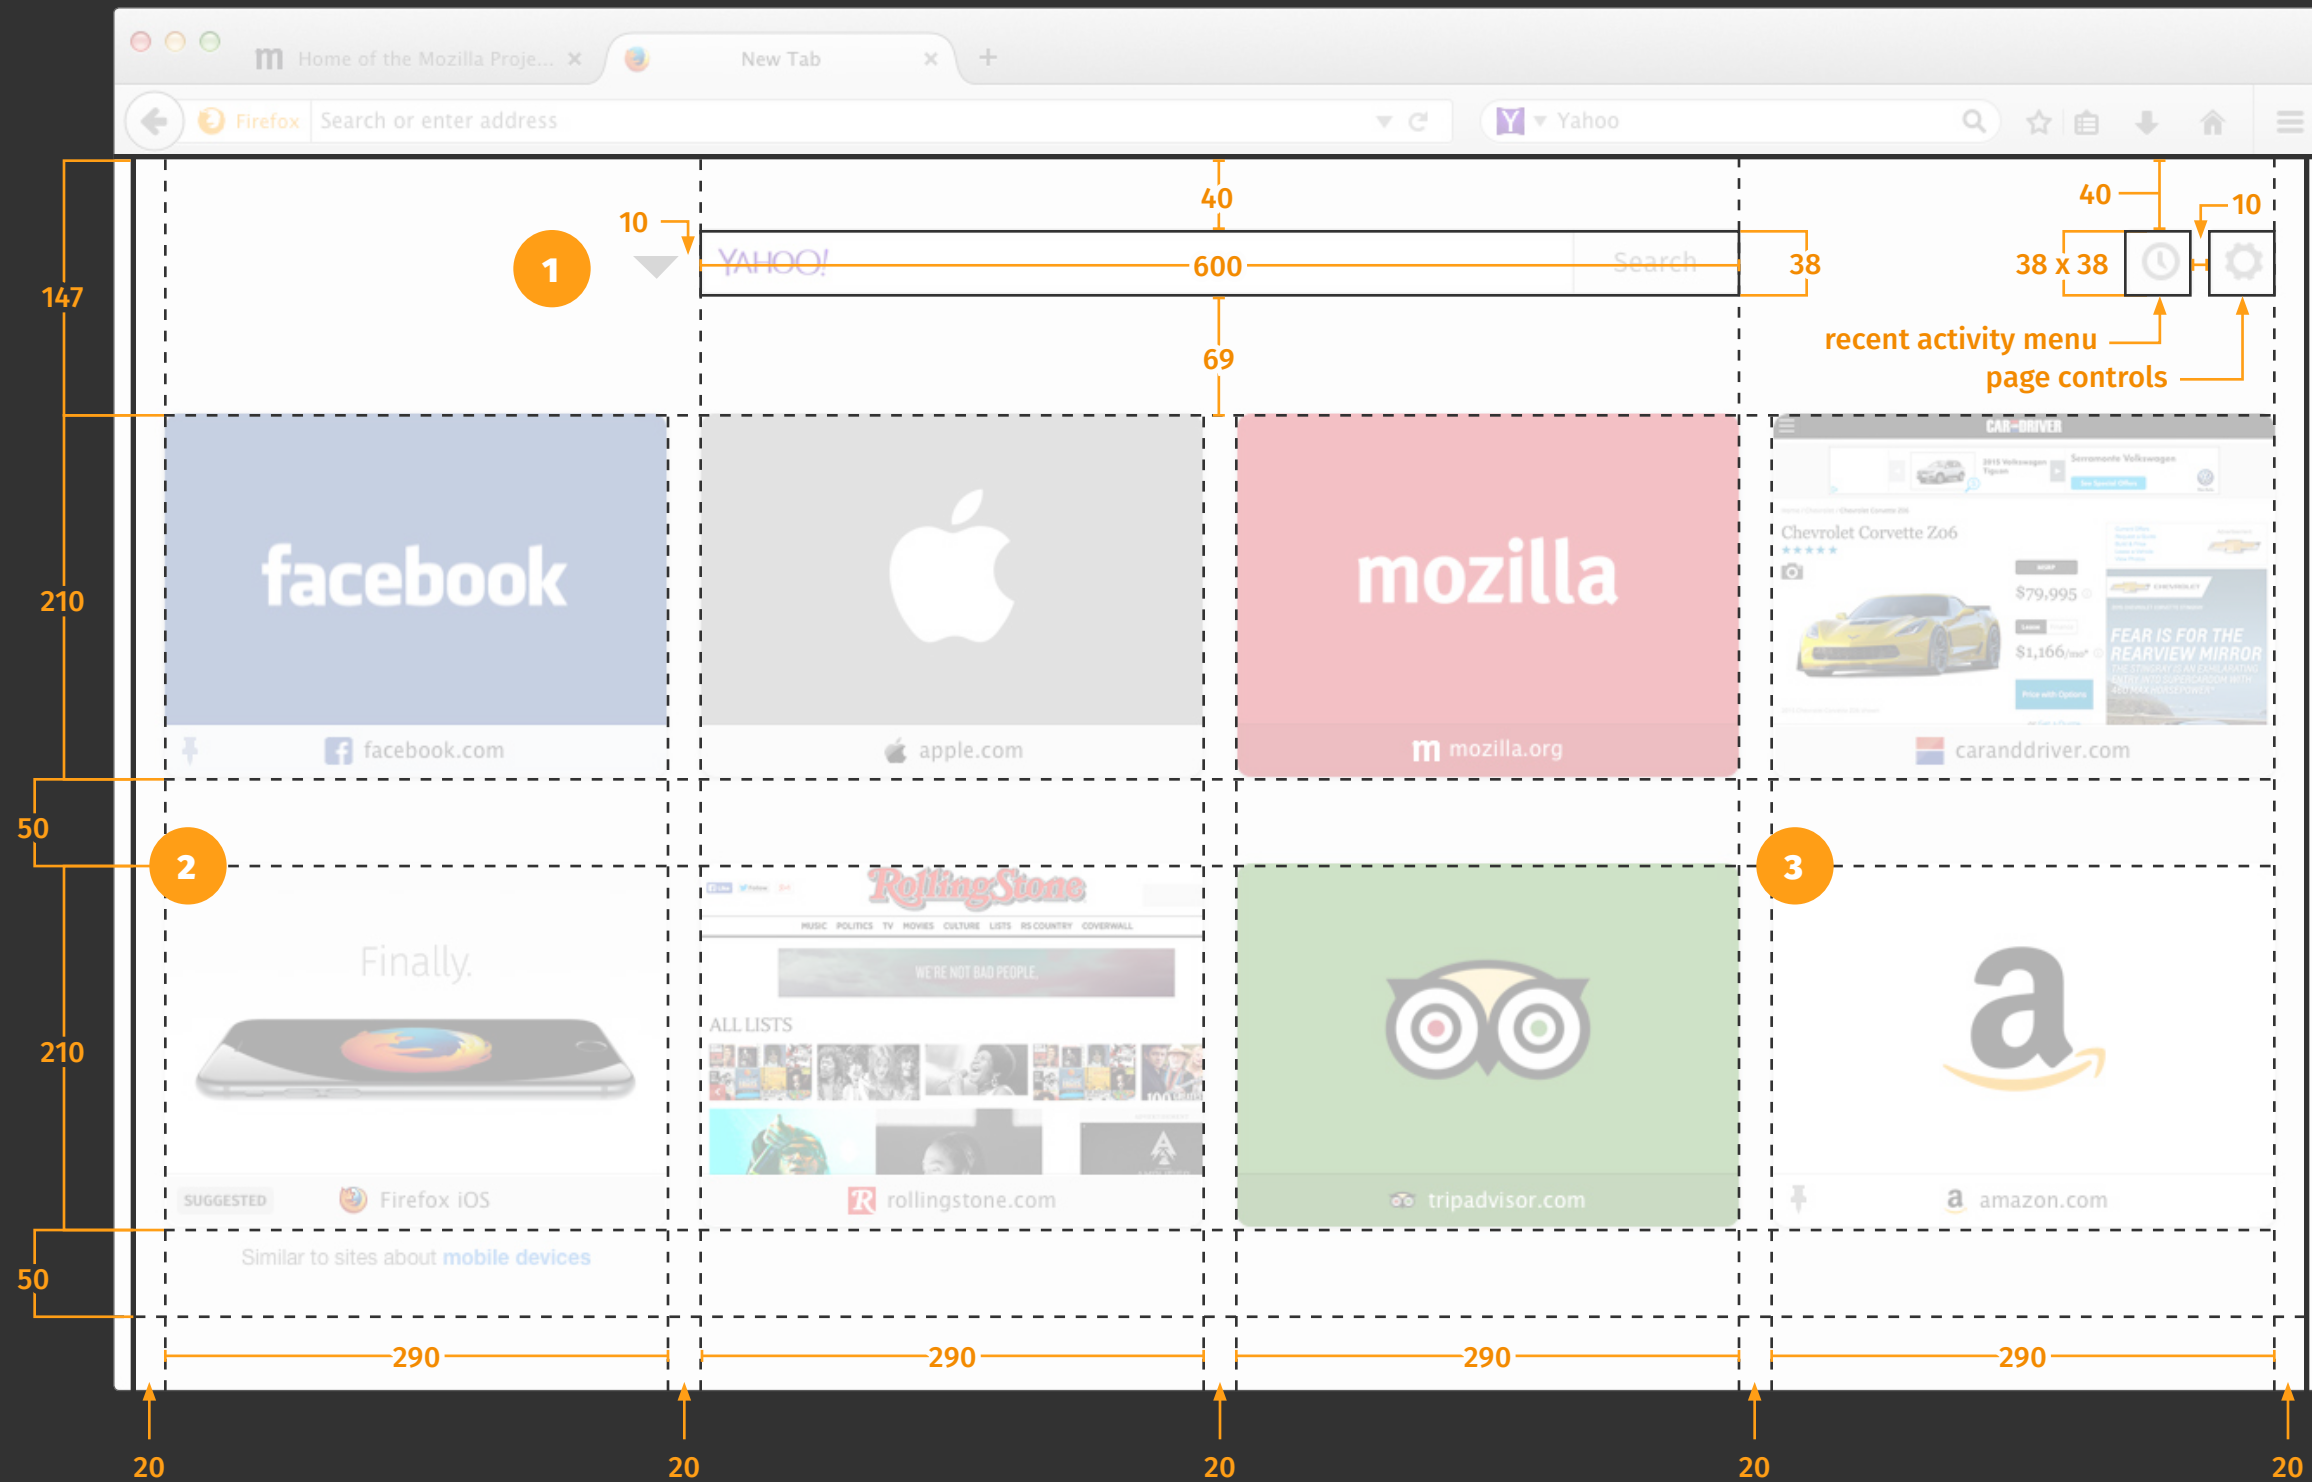

## Delete & Add A Tile

Delete & Add A Tile: Delete selected tile, layout & styling.....	31
Delete & Add A Tile: Empty tile, layout & styling.....	32
Delete & Add A Tile: Add a site overlay, layout .....	33
Delete & Add A Tile: Add a site overlay, styling .....	34
Delete & Add A Tile: Add a site overlay, suggested site, layout.....	35
Delete & Add A Tile: Add a site overlay, suggested site, styling .....	36
Delete & Add A Tile: Add a site overlay, selected site, styling .....	37
Delete & Add A Tile: New tile added .....	38

## Edit A Tile

Edit A Tile: Layout & styling .....	40
Edit A Tile: Overlay, layout & styling .....	41
Edit A Tile: Overlay, typing, layout & styling.....	42

# Final Product Vision: Tiles on Firefox Desktop 40

- 1 Tile UI updates** include an address bar that shows a favicon and top-level domain.
- 2 Suggested Tiles** show a modified “Suggested” label and a contextual statement beneath the address bar.
- 3 Search box** with updated styling to input field and dropdown search options.
- 4 Recency Activity** shows top sites the user visits, often listed in order of total number of page views for a particular site.
- 5 New Tab page controls** feature new menu options and the ability to turn off suggested content (i.e. ads).

# Final Product Vision: Basic Page Layout

- 1 Persistent Search box** is a fixed width, always center-aligned, and equal to two tiles.
- 2 Suggested Tile placement** will vary, depending on the layout and tiles the user has saved.
- 3 Responsive History Tiles** fill the new tab page by adding/removing columns or rows, and always with 20 pixel gutters on either side.