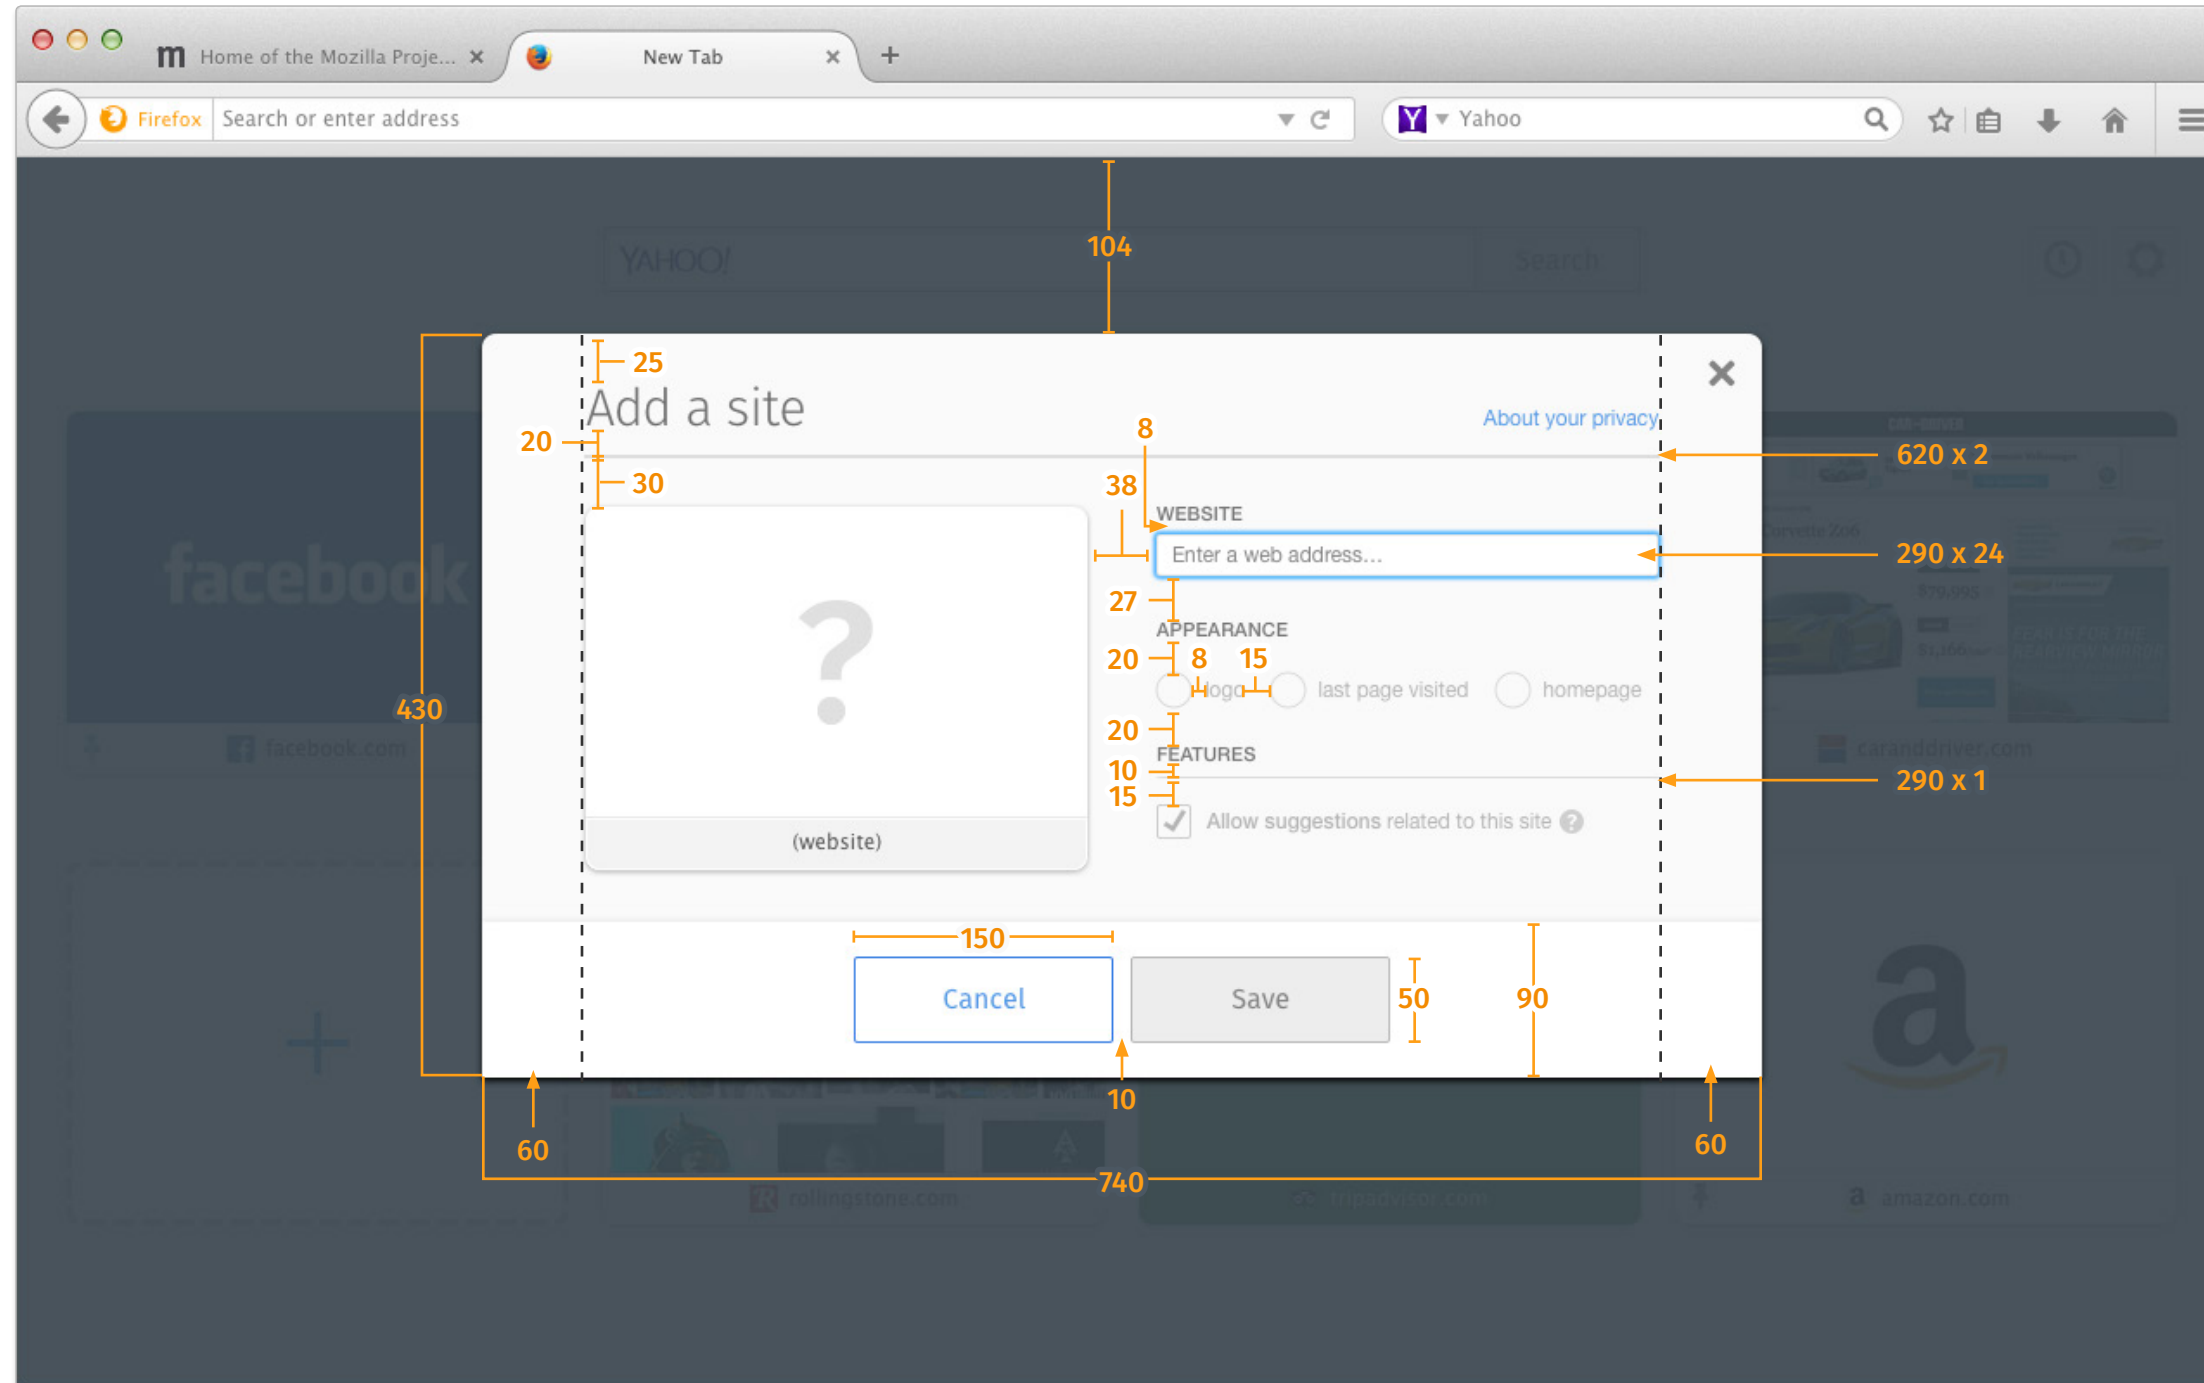

Delete & Add A Tile: Add a site overlay, layout