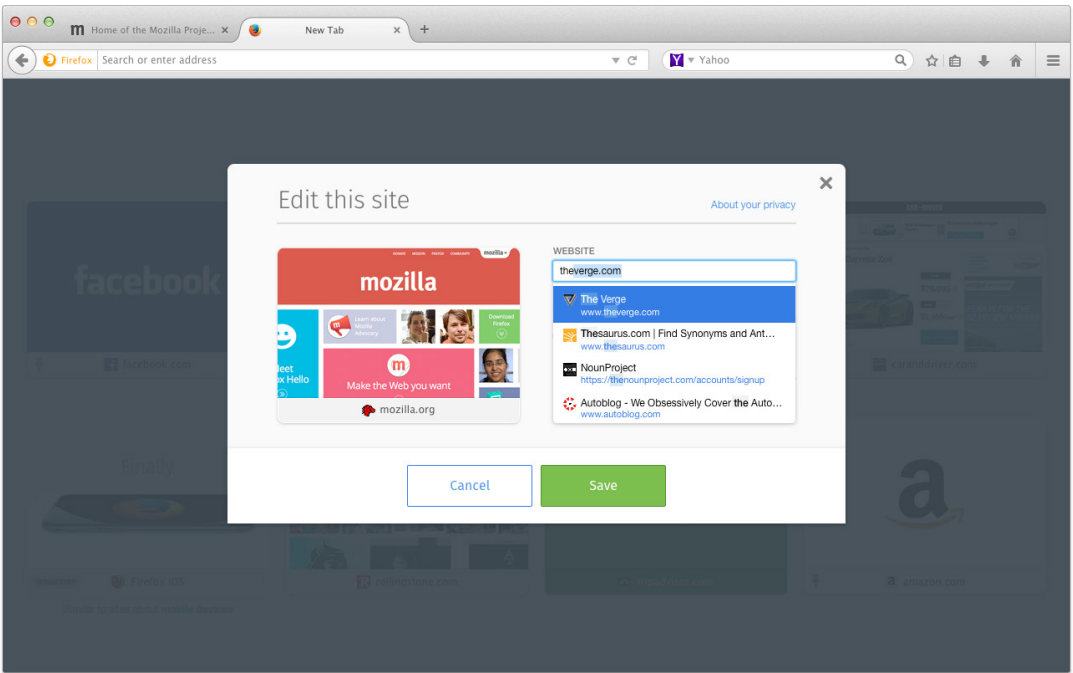

Edit A Tile: Overlay, typing, layout & styling

*Layout & Styling: See "About This Site" pg 30