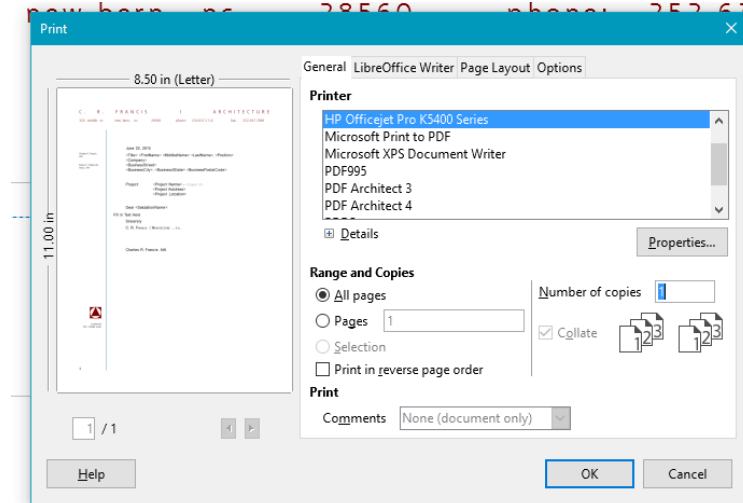

Snip from the letter template above

below: the printer dialogue box and below right: photo of condition when printed.

Just discovered that the font tool in the tool bar is not operating properly either

Just discovered that the font tool in the tool bar is not operating properly either