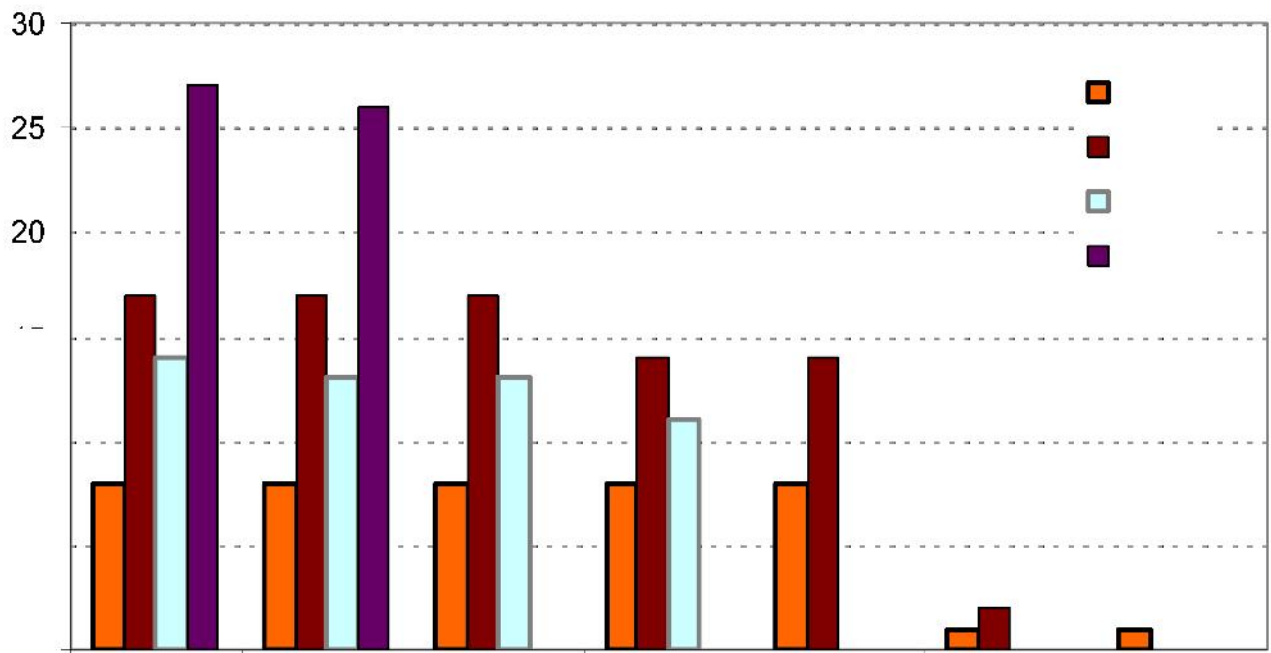

Graphics from Excel inserted as GDI metafile data

Upper graphics converted to bitmap
(Right-click → Compress Image → Lossless, resolution not reduced)