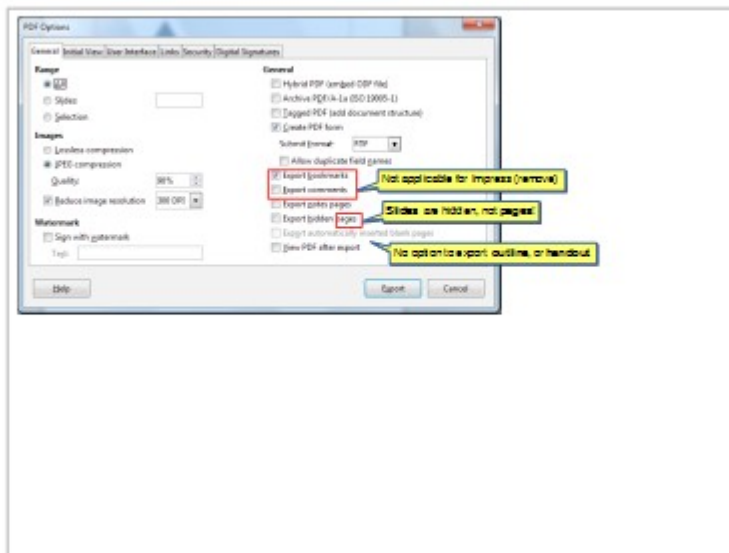

The export dialog is generic, and does not allow

When we type text in the **Notes** area, the entire paragraph is covered with a blue highlight by default.

That makes it difficult to type text.

The export dialog is generic, and does not allow

Desired: Remove the blue highlight.