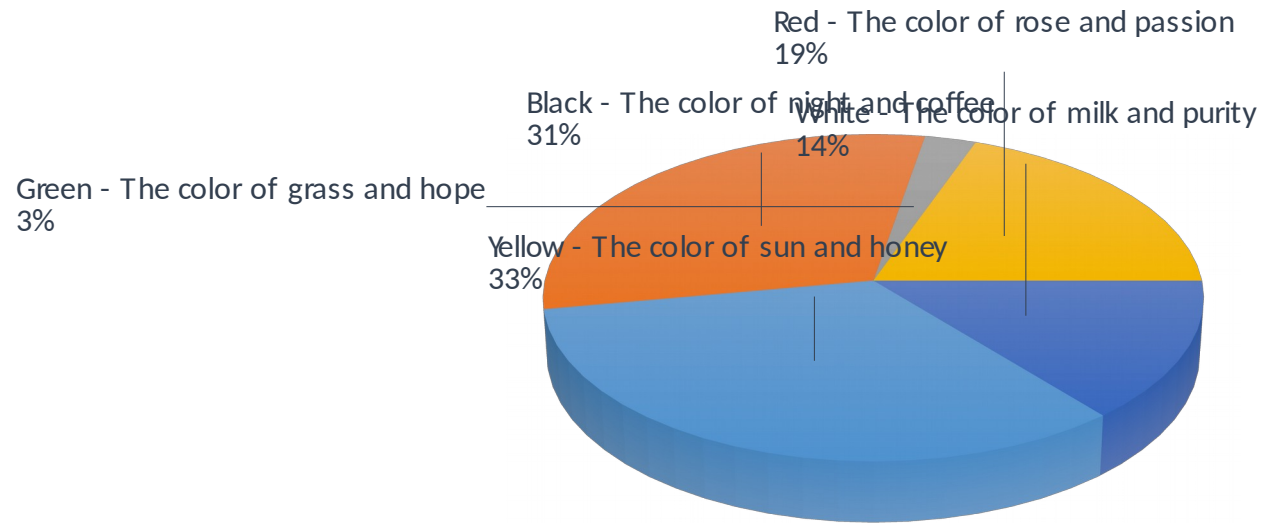

■ Yellow ■ Black ■ Green ■ Red ■ White

■ Yellow - The color of sun and honey ■ Black - The color of night and coffee ■ Green - The color of grass and hope  
■ Red - The color of rose and passion ■ White - The color of milk and purity

■ Yellow - The color of sun and honey ■ Black - The color of night and coffee ■ Green - The color of grass and hope  
■ Red - The color of rose and passion ■ White - The color of milk and purity

- Yellow is the color of gold, butter, and ripe lemons. In the spectrum of visible light yellow is found between green and orange.
- Black is the color of coal, ebony, and of outer space. It is the darkest color, the result of the absence of or complete absorption of light.
- Green - The color of grass and hope
- Red is the color at the end of the spectrum of visible light next to orange and opposite violet.
- White - The color of milk and purity