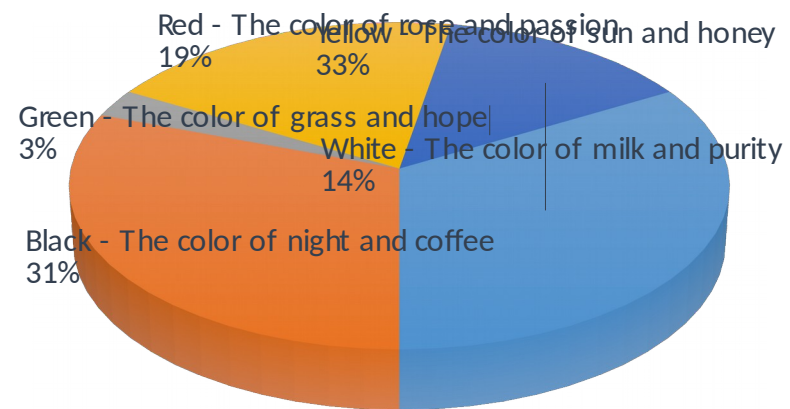

■ Yellow ■ Black ■ Green ■ Red ■ White

■ Yellow - The color of sun and honey ■ Black - The color of night and coffee ■ Green - The color of grass and hope  
■ Red - The color of rose and passion ■ White - The color of milk and purity

■ Yellow - The color of sun and honey ■ Black - The color of night and coffee ■ Green - The color of grass and hope  
■ Red - The color of rose and passion ■ White - The color of milk and purity

- Yellow is the color of gold, butter, and ripe lemons. In the spectrum of visible light yellow is found between green and orange.
- Black is the color of coal, ebony, and of outer space. It is the darkest color, the result of the absence of or complete absorption of light.
- Green - The color of grass and hope
- Red is the color at the end of the spectrum of visible light next to orange and opposite violet.
- White - The color of milk and purity