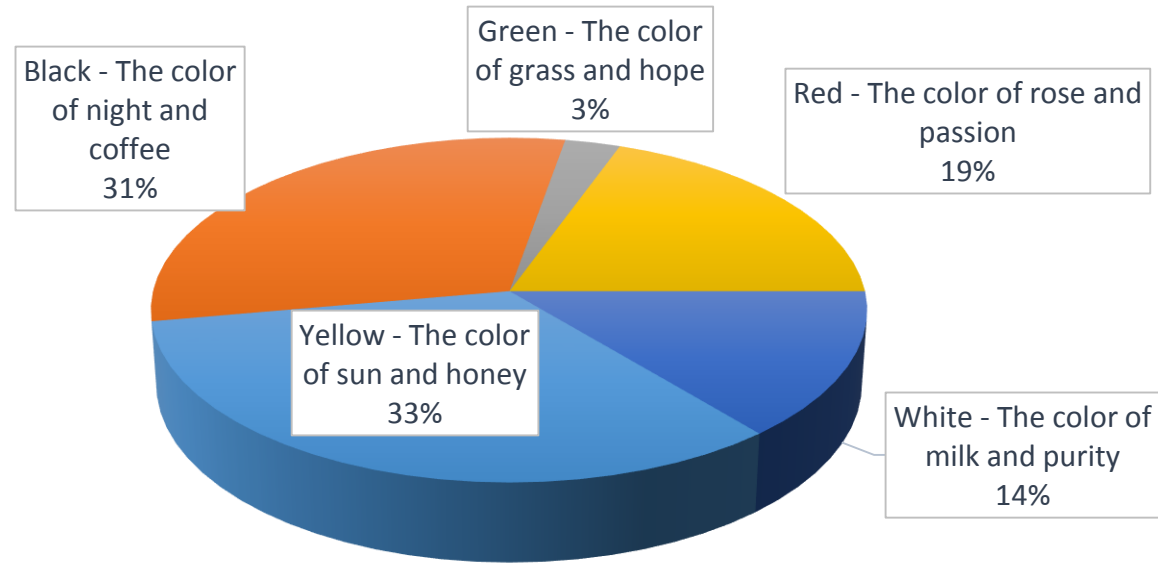

■ Yellow ■ Black ■ Green ■ Red ■ White

■ Yellow - The color of sun and honey ■ Black - The color of night and coffee ■ Green - The color of grass and hope
■ Red - The color of rose and passion ■ White - The color of milk and purity

■ Yellow - The color of sun and honey ■ Black - The color of night and coffee ■ Green - The color of grass and hope
■ Red - The color of rose and passion ■ White - The color of milk and purity

- Yellow is the color of gold, butter, and ripe lemons. In the spectrum of visible light yellow is found between green and orange.
- Black is the color of coal, ebony, and of outer space. It is the darkest color, the result of the absence of or complete absorption of light.
- Green - The color of grass and hope
- Red is the color at the end of the spectrum of visible light next to orange and opposite violet.
- White - The color of milk and purity