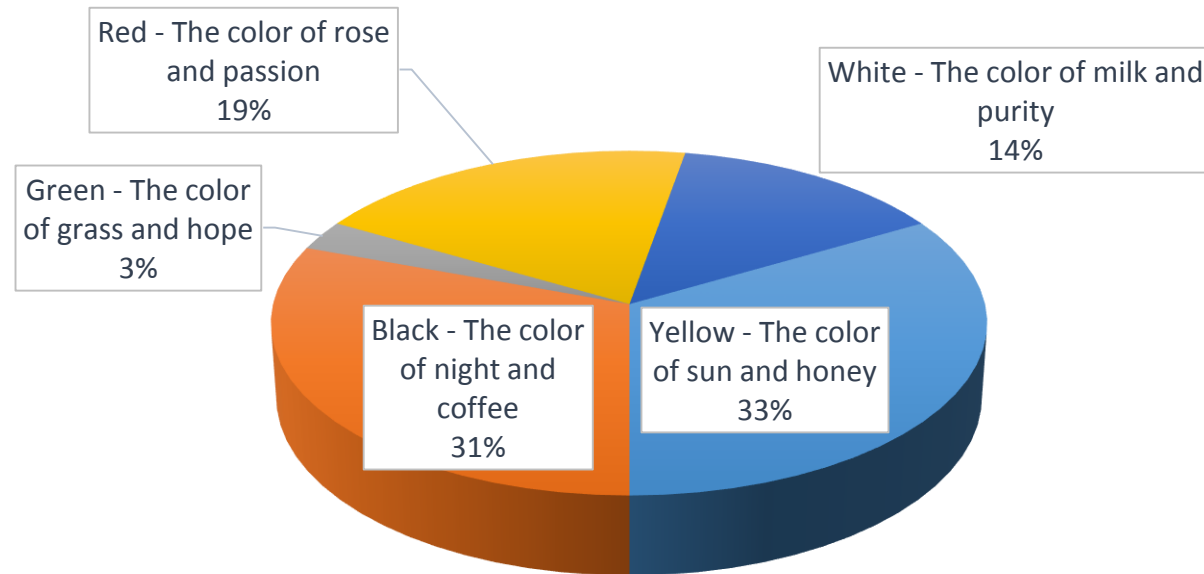

■ Yellow ■ Black ■ Green ■ Red ■ White

■ Yellow - The color of sun and honey ■ Black - The color of night and coffee ■ Green - The color of grass and hope
■ Red - The color of rose and passion ■ White - The color of milk and purity

■ Yellow - The color of sun and honey ■ Black - The color of night and coffee ■ Green - The color of grass and hope
■ Red - The color of rose and passion ■ White - The color of milk and purity

- Yellow is the color of gold, butter, and ripe lemons. In the spectrum of visible light yellow is found between green and orange.
- Black is the color of coal, ebony, and of outer space. It is the darkest color, the result of the absence of or complete absorption of light.
- Green - The color of grass and hope
- Red is the color at the end of the spectrum of visible light next to orange and opposite violet.
- White - The color of milk and purity