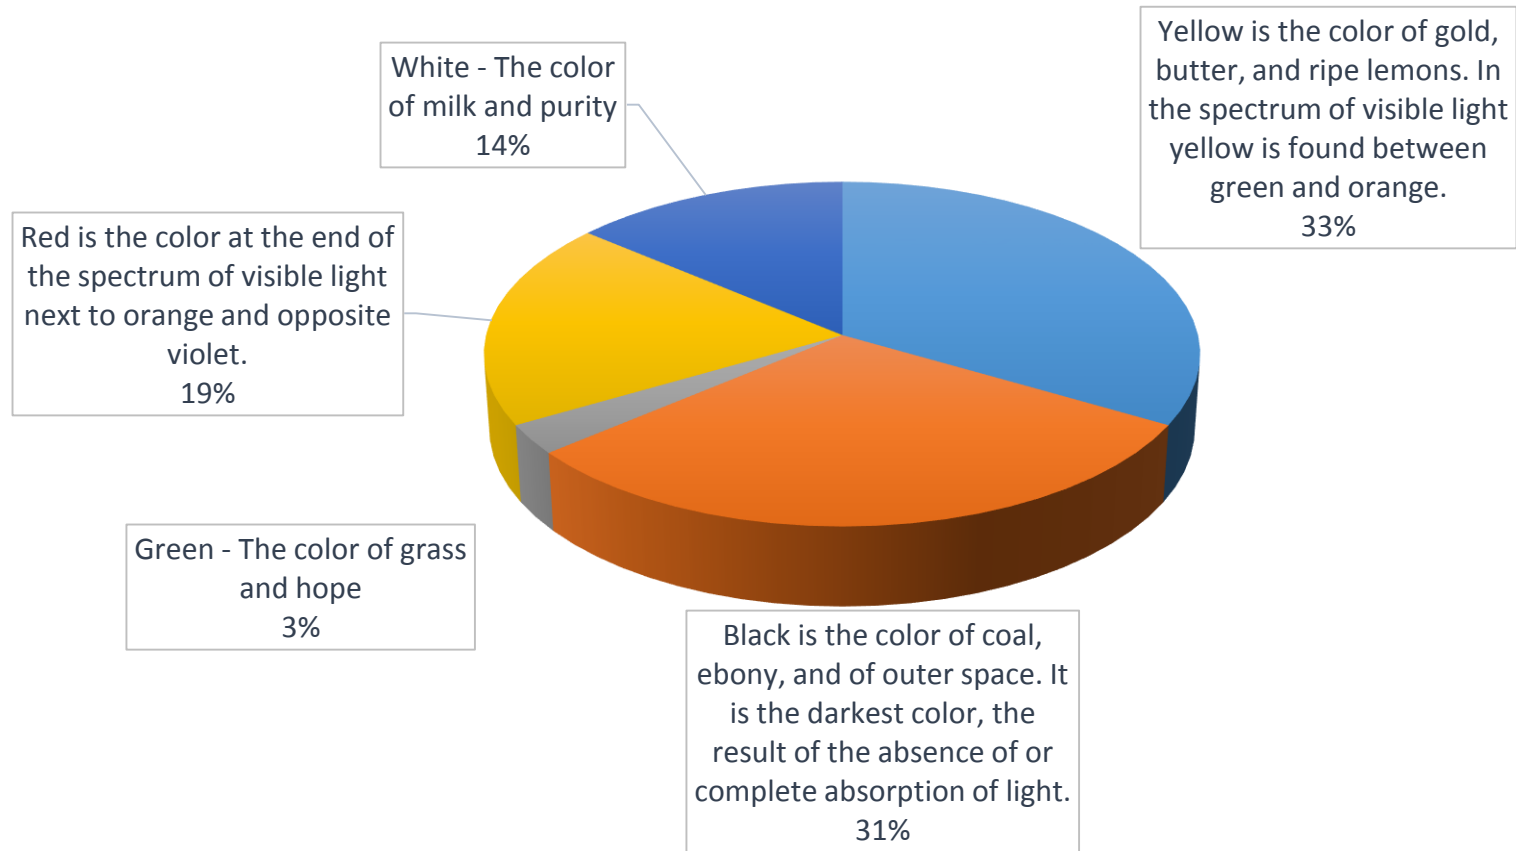

■ Yellow ■ Black ■ Green ■ Red ■ White

■ Yellow - The color of sun and honey ■ Black - The color of night and coffee ■ Green - The color of grass and hope
■ Red - The color of rose and passion ■ White - The color of milk and purity

■ Yellow - The color of sun and honey ■ Black - The color of night and coffee ■ Green - The color of grass and hope
■ Red - The color of rose and passion ■ White - The color of milk and purity

- Yellow is the color of gold, butter, and ripe lemons. In the spectrum of visible light yellow is found between green and orange.
- Black is the color of coal, ebony, and of outer space. It is the darkest color, the result of the absence of or complete absorption of light.
- Green - The color of grass and hope
- Red is the color at the end of the spectrum of visible light next to orange and opposite violet.
- White - The color of milk and purity