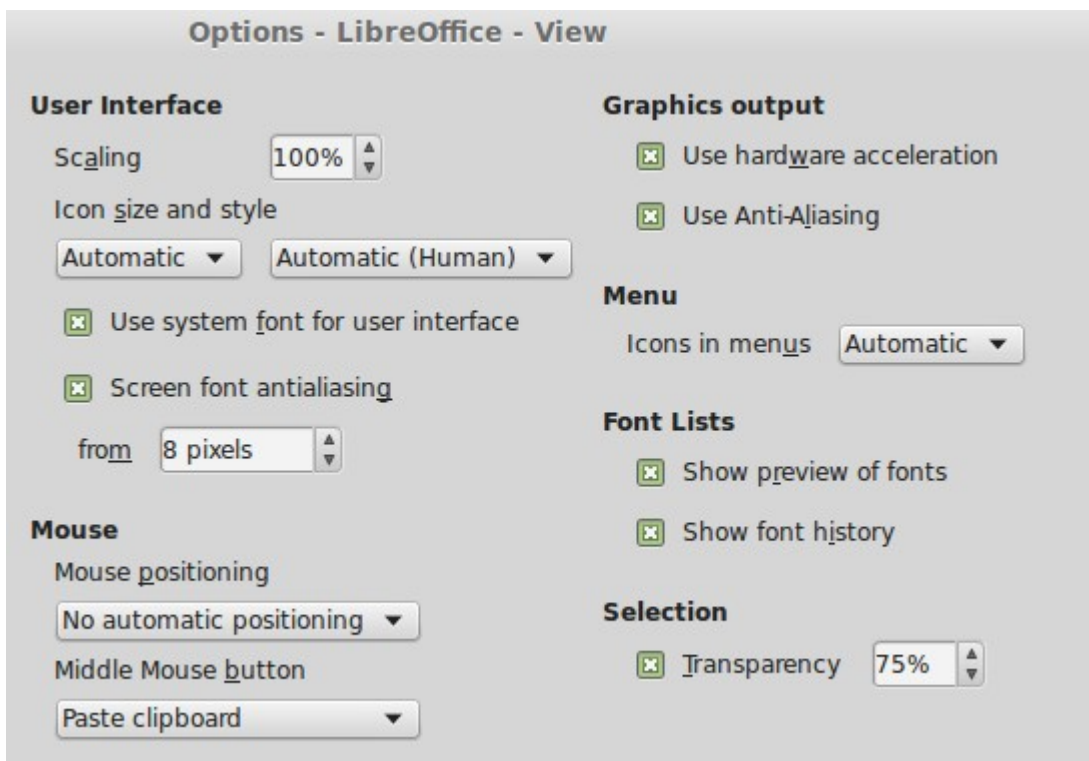

Info for Bug 75175

System Font settings

LibreOffice Option View

LibreOffice Option Print, note Paper Orientation is cut off, can be activated though.

LibreOffice Option Calc General, cannot see what option is cut off.