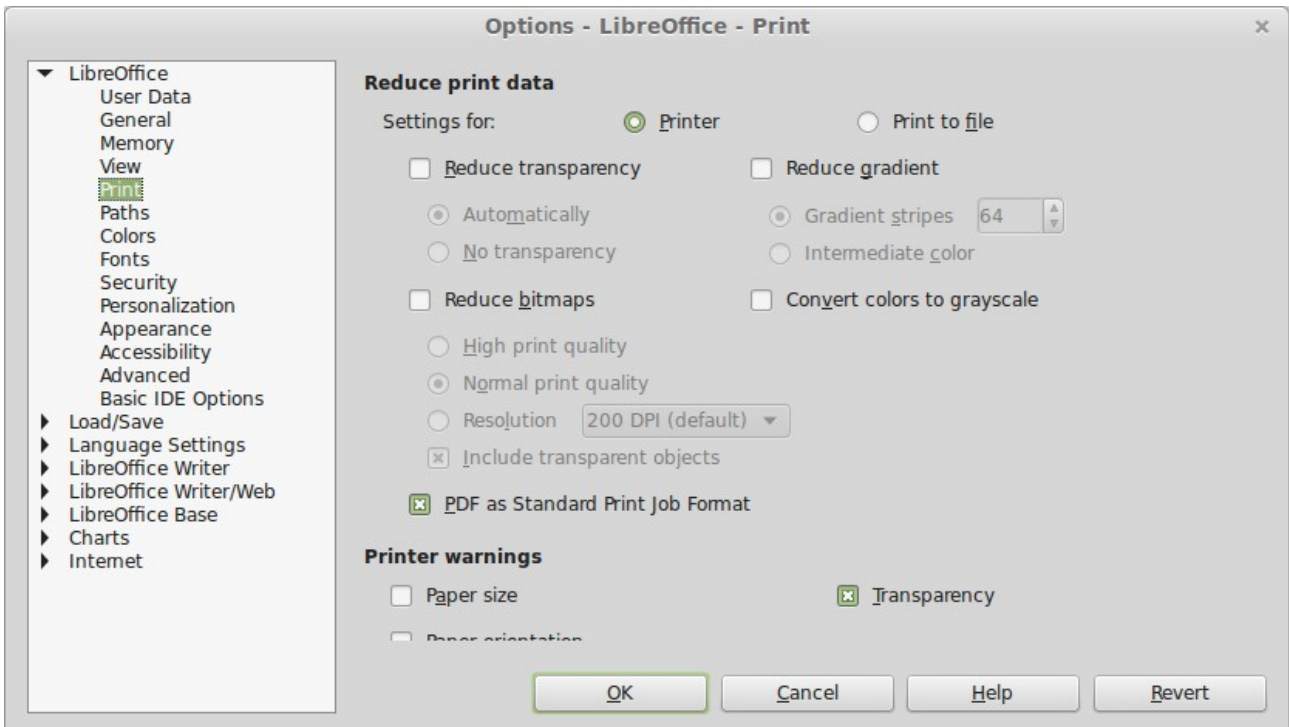

Info for Bug 75175

System Font settings

LibreOffice Option View

LibreOffice Option Print, note Paper Orientation is cut off, can be activated though.

LibreOffice Option Calc General, cannot see what option is cut off.

System information

LibreOffice 4.2.4.2 build id 420m0(Build:2) on Linux Mint Qiana.

The PC is an Acer V3-571G with Core-i5-3210M and Nvidia GT 640M

The display driver is nvidia-331 (recommended) Version 331.38-0ubuntu7.