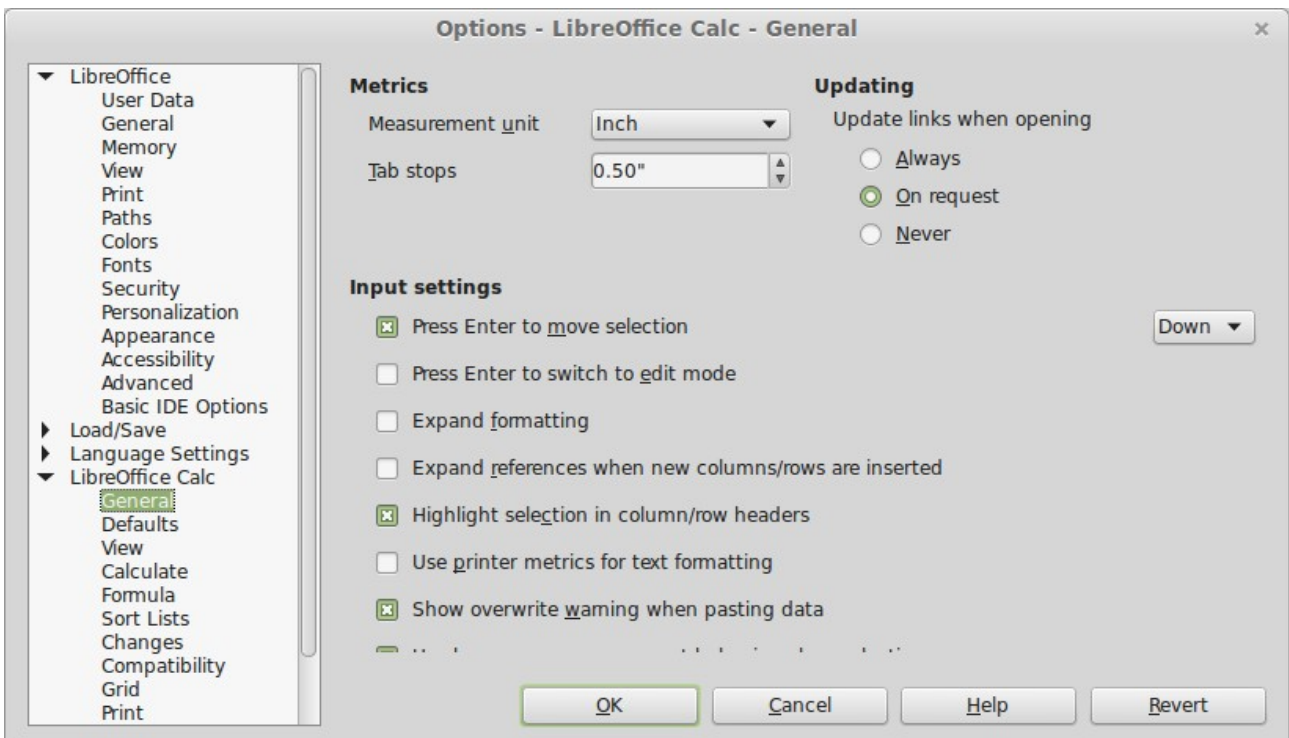

Info for Bug 75175

System Font settings

LibreOffice Option View

LibreOffice Option Print, note Paper Orientation is cut off, can be activated though.

LibreOffice Option Calc General, cannot see what option is cut off.