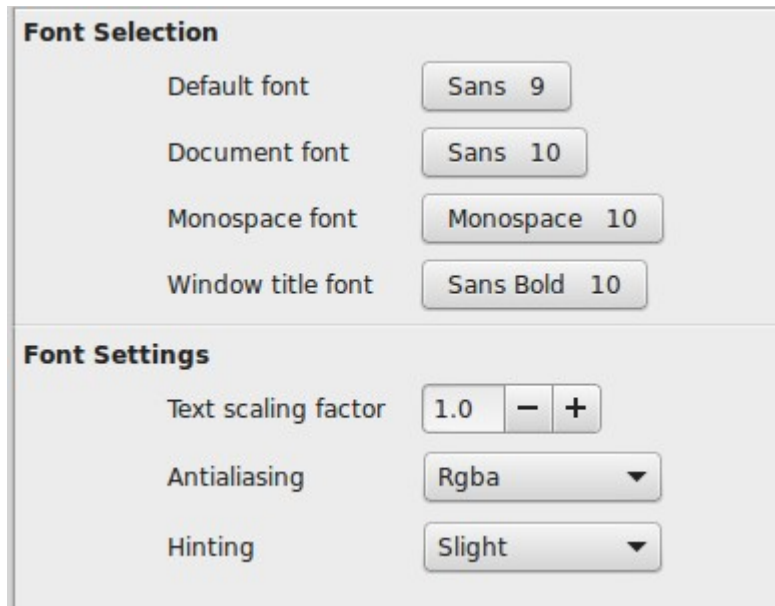

Info for Bug 75175

System Font settings

LibreOffice Option View

LibreOffice Option Print, note Paper Orientation is cut off, can be activated though.

LibreOffice Option Calc General, cannot see what option is cut off.