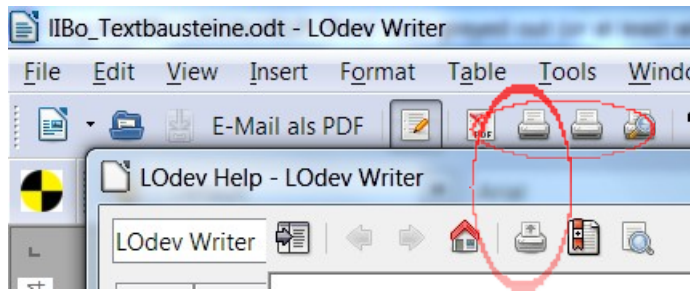

Tango: same icon for print and print direct, different print icon in Help UI

Oxygen: different icons for print and print direct, unique icons in all UI