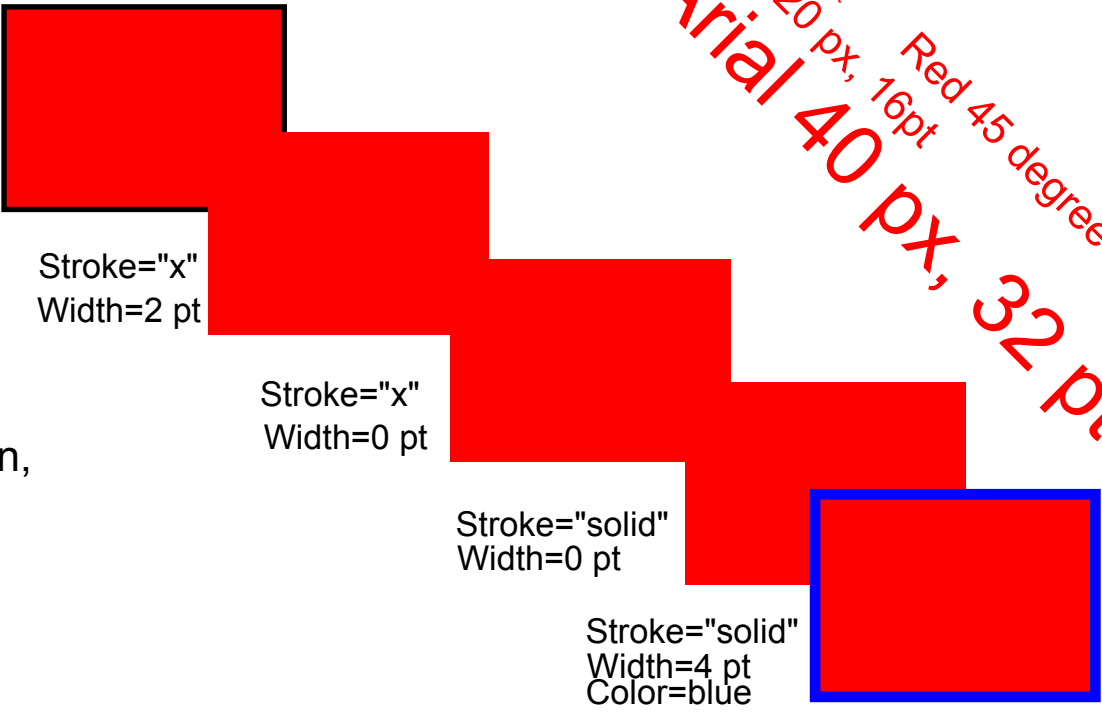

2 pt, Arrow1/2 Small, black
3 pt, Arrow1/2 Medium, red
4 pt, Arrow1/2 Large, blue

Stroke="solid"
Width=2 pt

No Opacity, Pattern,
or dashed lines

Stroke="x"
Width=2 pt

Stroke="x"
Width=0 pt

Stroke="solid"
Width=0 pt

Stroke="solid"
Width=4 pt
Color=blue

Arial 4 px, 32 pt
Arial 10 px, 8 pt
Arial 20 px, 16pt
Arial 40 px, 32 pt
Red 45 degree

Arial 4 px, 32 pt
Arial 10 px, 8 pt
Arial 20 px, 16pt
Arial 40 px, 32 pt
Blue 90 degree

Arial 4 px, 32 pt
Arial 10 px, 8 pt
Arial 20 px, 16pt
Arial 40 px, 32 pt

No fill

separate paths

Solid