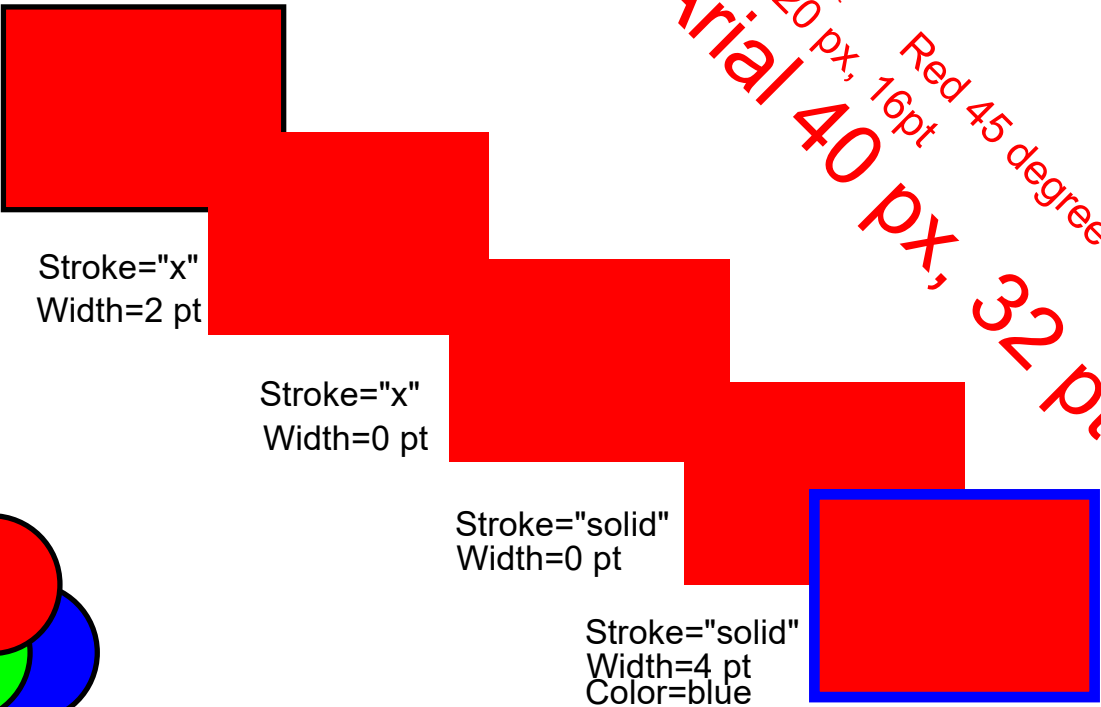

2 pt, Arrow1/2 Small, black
3 pt, Arrow1/2 Medium, red

4 pt, Arrow1/2 Large, blue

Arial 10 px, 8 pt
Arial 20 px, 16pt
Arial 40 px, 32 pt
Red 45 degree

Stroke="solid"
Width=2 pt

Stroke="x"
Width=2 pt

Stroke="x"
Width=0 pt

Stroke="solid"
Width=0 pt

Stroke="solid"
Width=4 pt
Color=blue

Opacity

Blue 90 degree
Arial 10 px, 8 pt
Arial 20 px, 16pt
Arial 40 px, 32 pt

Arial 4 px, 3.2 pt
Arial 10 px, 8 pt
Arial 20 px, 16pt

Arial 40 px, 32 pt

dashed path

No fill separate paths

Solid

Linear

Radial

Pattern