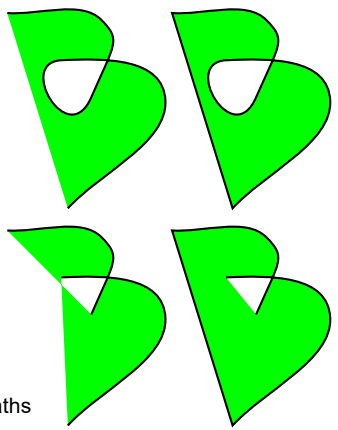

2 pt, Arrow1/2 Small, black
3 pt, Arrow1/2 Medium, red

4 pt, Arrow1/2 Large, blue

Arial 10 px, 8 pt
Arial 20 px, 16pt
Arial 40 px, 32 pt
Red 45 degree

Stroke="solid"
Width=2 pt

Stroke="x"
Width=2 pt

Stroke="x"
Width=0 pt

Stroke="solid"
Width=0 pt

Stroke="solid"
Width=4 pt
Color=blue

Opacity

Blue 90 degree
Arial 10 px, 8 pt
Arial 20 px, 16pt
Arial 40 px, 32 pt

Arial 4 px, 3.2 pt
Arial 10 px, 8 pt
Arial 20 px, 16pt

Arial 40 px, 32 pt

dashed path

No fill separate paths

Solid

Linear

Radial

Pattern