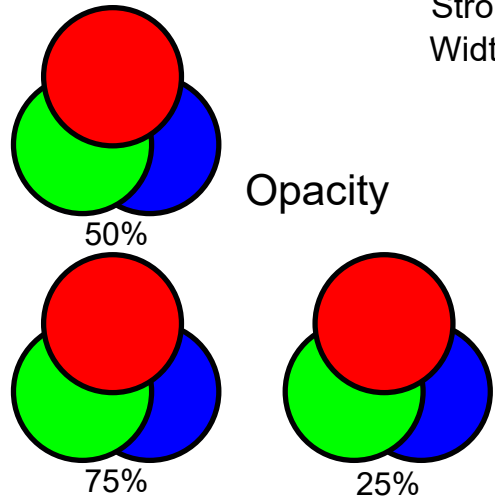

2 pt, Arrow1/2 Small, black
3 pt, Arrow1/2 Medium, red

4 pt, Arrow1/2 Large, blue

Arial 10 px, 8 pt
Arial 20 px, 16pt
Arial 40 px, 32 pt
Red 45 degree

Stroke="solid"
Width=2 pt

Stroke="x"
Width=2 pt

Stroke="x"
Width=0 pt

Stroke="solid"
Width=0 pt

Stroke="solid"
Width=4 pt
Color=blue

Opacity

Blue 90 degree
Arial 10 px, 8 pt
Arial 20 px, 16pt
Arial 40 px, 32 pt

Arial 4 px, 3.2 pt
Arial 10 px, 8 pt
Arial 20 px, 16pt

Arial 40 px, 32 pt

dashed path

No fill separate paths

Solid

Linear

Radial

Pattern