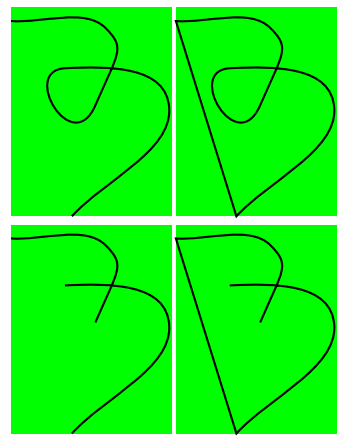

2 pt, Arrow1/2 Small, black
3 pt, Arrow1/2 Medium, red

4 pt, Arrow1/2 Large, blue

Arial 10 px, 8 pt
Arial 20 px, 16pt
Arial 40 px, 32 pt
Red 45 degree

Stroke="solid"
Width=2 pt

Stroke="x"
Width=2 pt

Stroke="x"
Width=0 pt

Stroke="solid"
Width=0 pt

Stroke="solid"
Width=4 pt
Color=blue

Opacity

Blue 90 degree
Arial 10 px, 8 pt
Arial 20 px, 16pt
Arial 40 px, 32 pt

Arial 4 px, 3.2 pt
Arial 10 px, 8 pt
Arial 20 px, 16pt

Arial 40 px, 32 pt

dashed path

No fill separate paths

Solid

Linear

Radial

Pattern