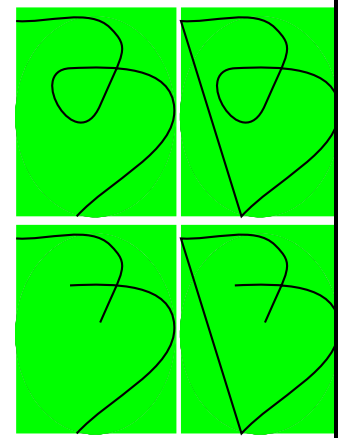

2 pt, Arrow1/2 Small, black
3 pt, Arrow1/2 Medium, red

4 pt, Arrow1/2 Large, blue

Arial 10 px, 8 pt
Arial 20 px, 16pt
Arial 40 px, 32 pt
Red 45 degree

Stroke="solid"
Width=2 pt

Stroke="x"
Width=2 pt

Stroke="x"
Width=0 pt

Stroke="solid"
Width=0 pt

Stroke="solid"
Width=4 pt
Color=blue

Opacity

Blue 90 degree
Arial 10 px, 8 pt
Arial 20 px, 16pt
Arial 40 px, 32 pt

Arial 4 px, 3.2 pt
Arial 10 px, 8 pt
Arial 20 px, 16pt

Arial 40 px, 32 pt

dashed path

No fill separate paths

Solid

Linear

Radial

Pattern