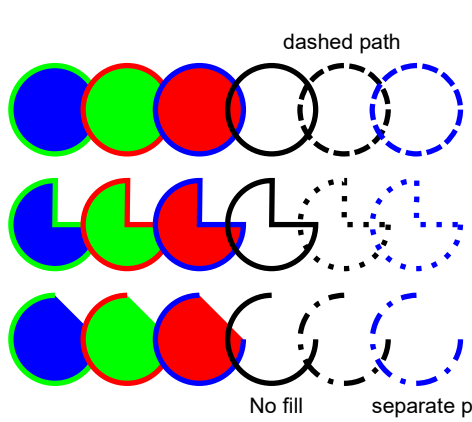

2 pt, Arrow1/2 Small, black
3 pt, Arrow1/2 Medium, red

4 pt, Arrow1/2 Large, blue

Arial 10 px, 8 pt
Arial 20 px, 16pt
Arial 40 px, 32 pt
Red 45 degree

Stroke="solid"
Width=2 pt

Stroke="x"
Width=2 pt

Stroke="x"
Width=0 pt

Stroke="solid"
Width=0 pt

Stroke="solid"
Width=4 pt
Color=blue

Opacity

Blue 90 degree
Arial 10 px, 8 pt
Arial 20 px, 16pt
Arial 40 px, 32 pt

Arial 4 px, 3.2 pt
Arial 10 px, 8 pt
Arial 20 px, 16pt

Arial 40 px, 32 pt

dashed path

No fill separate paths

Solid

Linear

Radial

Pattern