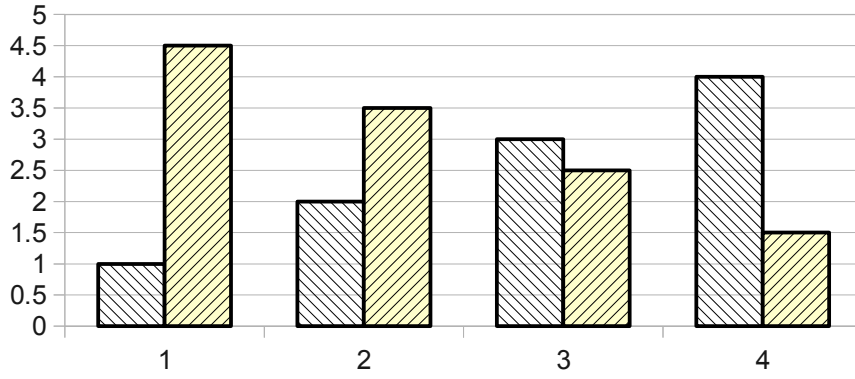

Series 1	Series 2
1	4.5
2	3.5
3	2.5
4	1.5

LibreOffice 3.4.2
000340m1 (Build:203)
Ubuntu 11.04 (64-bit)

□ Series 1 ▨ Series 2