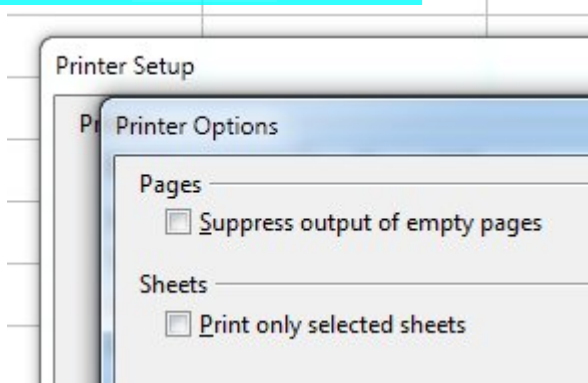

Menu 'Tools → Options → Calc → Print'

Calc Menu 'File → Printer Setup'

2X Suppress
1x Include
That should
be unified

Calc Menu 'File → Print → Card LibO Calc'