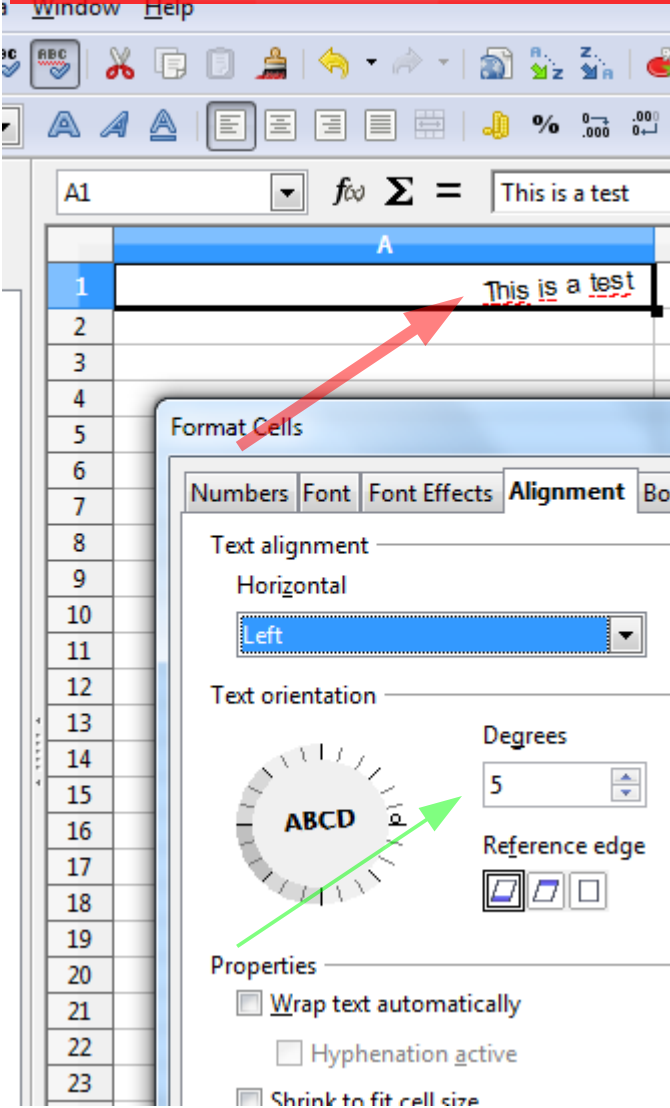

All correct, aligned left horizontal, 0 degrees

Degrees 5° moves text to the right, I saw an other PC even outside the cell

And 'Reference Edge' „... from Upper... “ even moves Text out of visible area