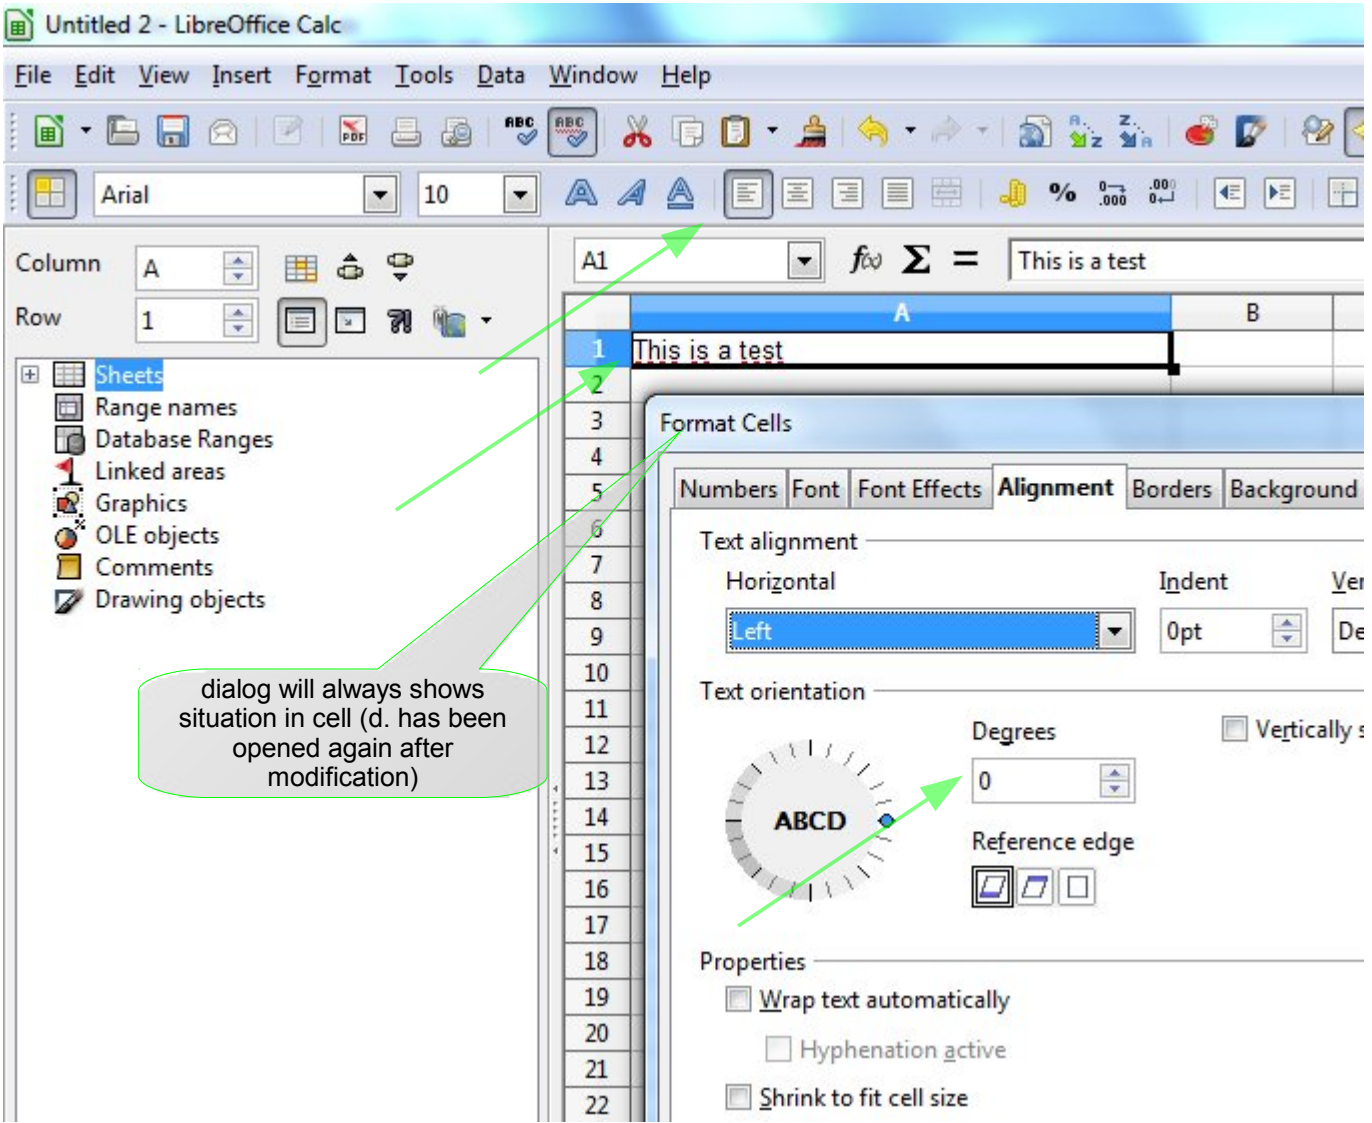

All correct, aligned left horizontal, 0 degrees

Degrees 5° moves text to the right, I saw an other PC even outside the cell

And 'Reference Edge' „... from Upper... “ even moves Text out of visible area