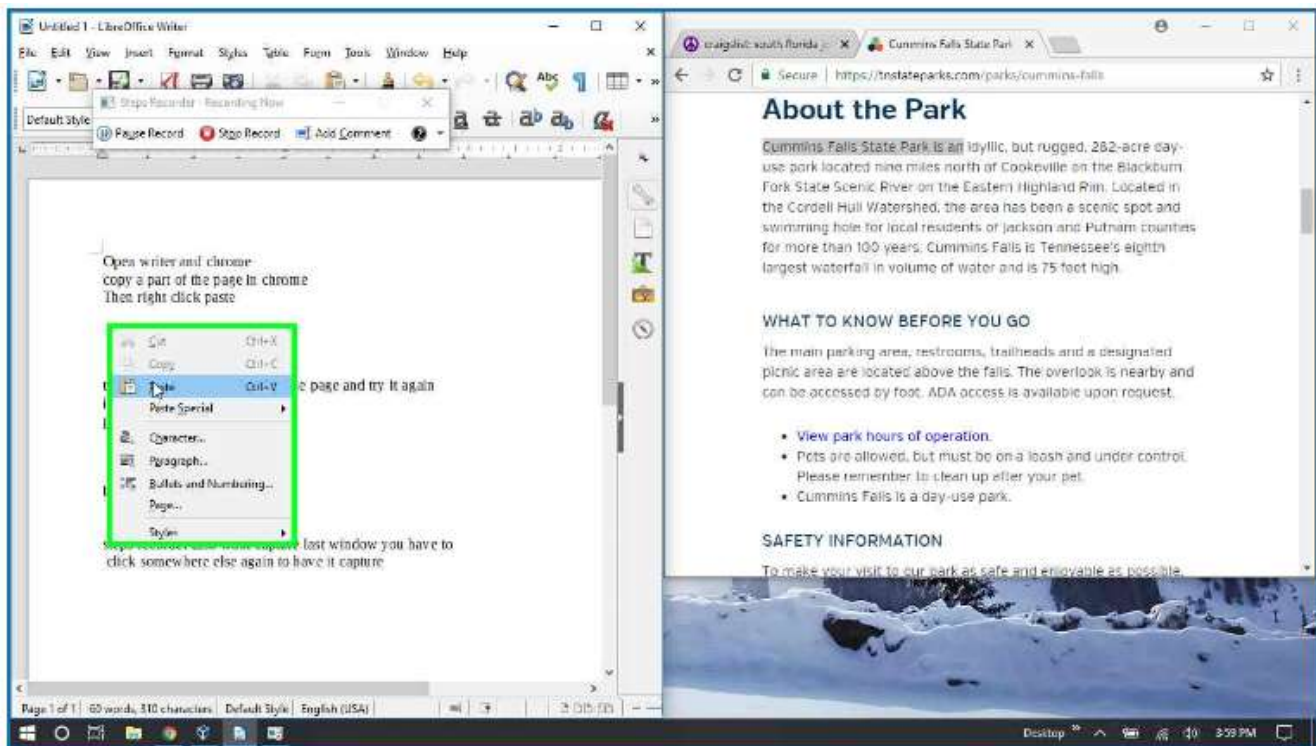

Bring up writer and chrome with an xp virtualbox in the background.

highlight a portion of the webpage and copy

On the first paste writer works as designed.

Copy part of the page again

Now paste or paste special does not work
(note : this sometimes takes several tries before it stops working but mostly is immediate)