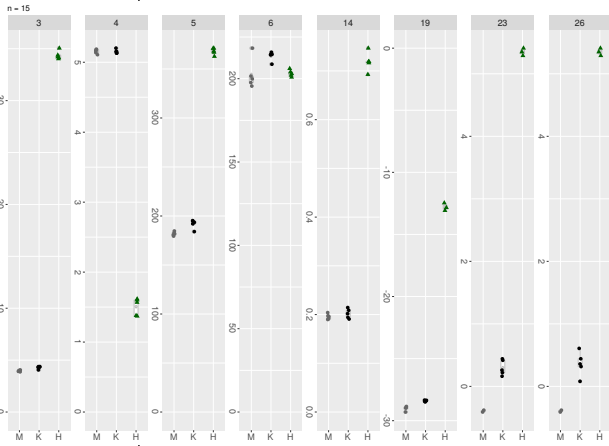

[Bug 11724] Rotated image cannot be moved fully to left/right margins

LibreOffice 6.0.3.2

(1)

Not rotated: Picture can be moved fully until the page margin.

(2)

Rotated picture: Can be moved not fully until the right margin: Also not with «horizontal position» at the right page margin.

(3)

Rotated picture: Can be moved fully not until the left margin: Also not with «horizontal position» at the right page margin.