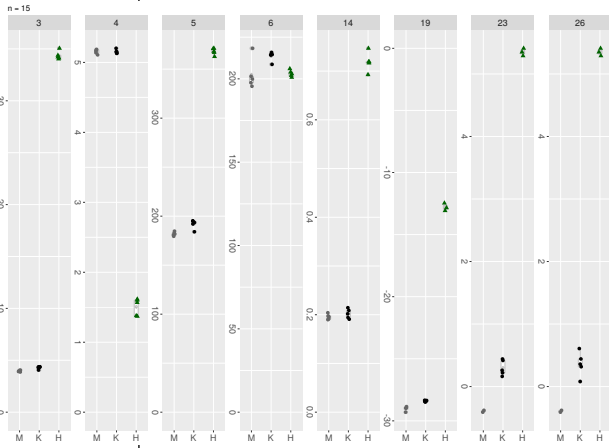

[Bug 11724] Rotated image cannot be moved fully to left/right margins

LibreOffice 6.0.3.2

(1)

Not rotated: Picture can be moved fully until the page margin.

(2)

Rotated picture: Can be moved not fully until the right margin: Also not with «horizontal position» at the right page margin.

(3)

Rotated picture: Can be moved fully not until the left margin: Also not with «horizontal position» at the right page margin.