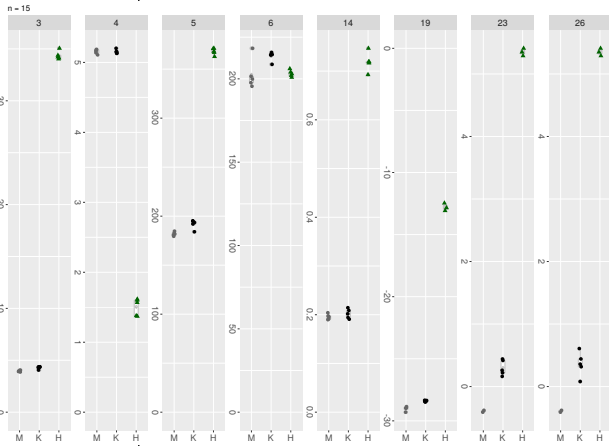

[Bug 11724] Rotated image cannot be moved fully to left/right margins

LibreOffice 6.0.3.2

(1)

Not rotated: Picture can be moved fully until the page margin.

(2)

Rotated picture: Can be moved not fully until the right margin: Also not with «horizontal position» at the right page margin.

(3)

Rotated picture: Can be moved fully not until the left margin: Also not with «horizontal position» at the right page margin.