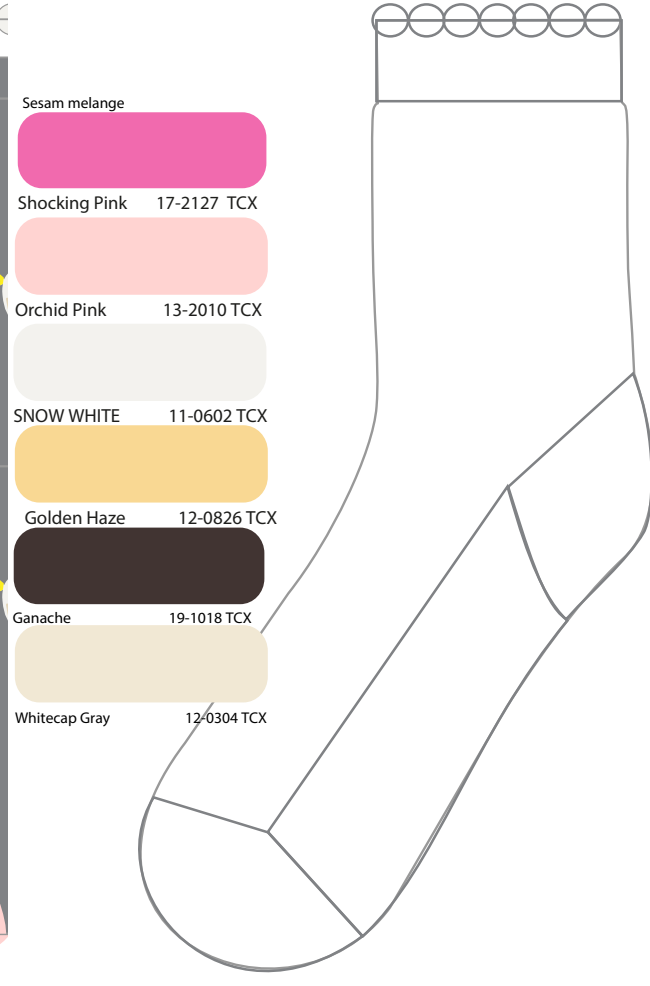

BLACK

SNOW WHITE 11-0602 TCX

add silver lurex

SNOW WHITE 11-0602 TCX

Orchid Pink 13-2010 TCX

In the foot:

35-38

39-42

all 5 pair: add mousetooth

Legwear

Reference# Code 01 - 5pp fun - updated Farm Animals A

Designed exclusively for C&A Buying

by: Sarina Lauth

Date: 09/12/2019

Q2 2020

Old USIM : 2072094

PLM: LT grey mel 30 = 144109

USIM: 2096290 (new class: now 225)

Sesam melange

add fluff yarn

SNOW WHITE 11-0602 TCX

Pale Blush 14-1312 TCX

Shaved Chocolate 19-1215 TCX

Ganache 19-1018 TCX

Platin melange / summer

Righting anglarigammer

Sesam melange

Ganache 19-1018 TCX

SNOW WHITE 11-0602 TCX

SNOW WHITE 11-0602 TCX

Orchid Pink 13-2010 TCX

In the foot: 35-38
39-42