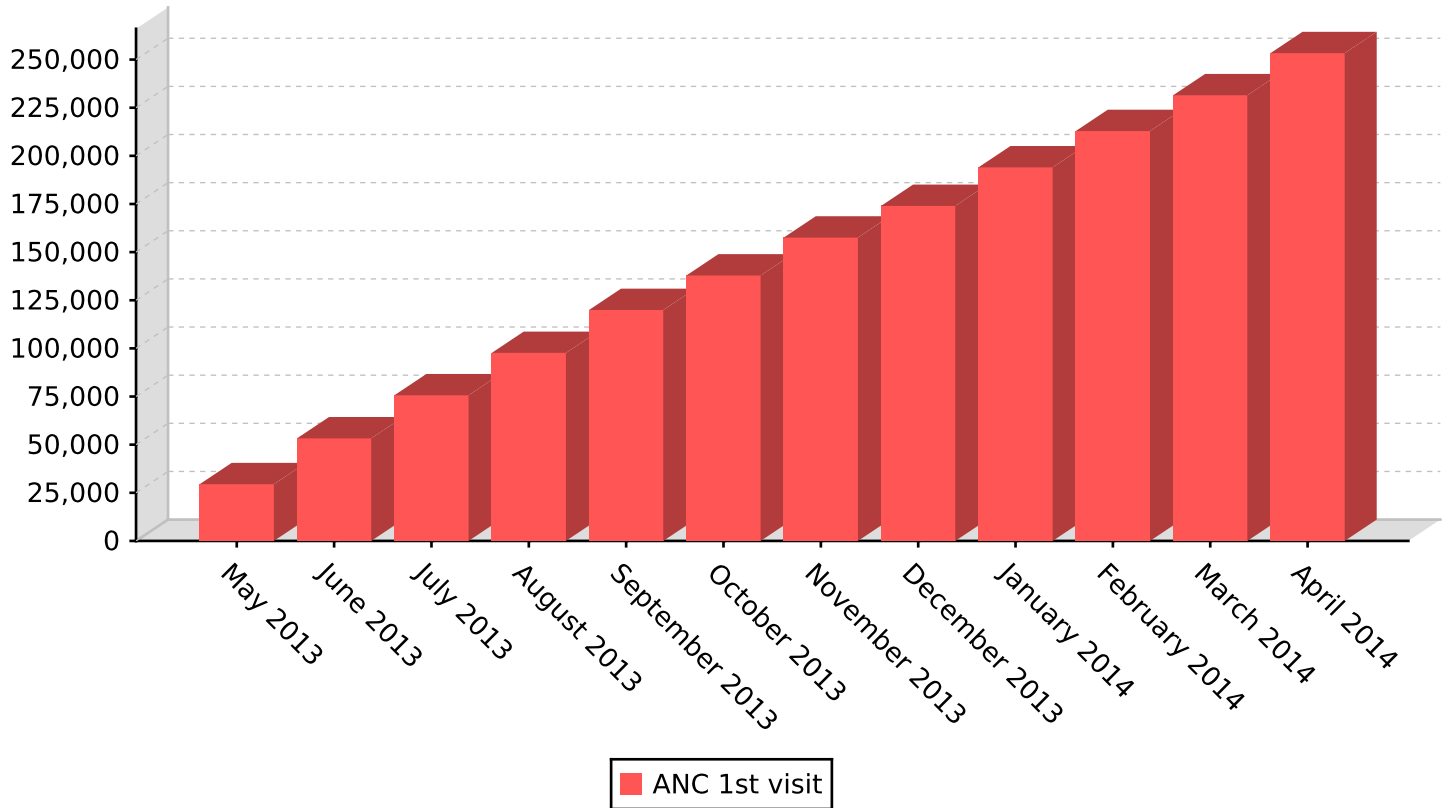

# ANC 1 Visits Cumulative Numbers

April 2014 - Sierra Leone

<b>Period</b>	<b>ANC 1 visits Cumulative</b>	
May 2013	29461	29461
June 2013	23813	53274
July 2013	22356	75630
August 2013	22004	97634
September 2013	22308	119942
October 2013	17926	137868
November 2013	19691	157559
December 2013	16445	174004
January 2014	20020	194024
February 2014	18862	212886
March 2014	18576	231462
April 2014	21877	253339