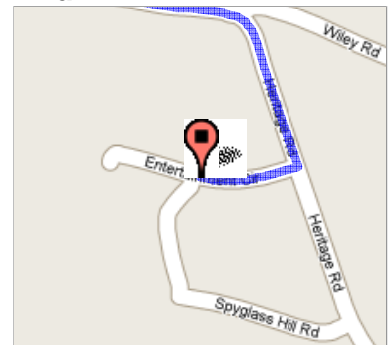

End

These directions are for planning purposes only. You may find that construction projects, traffic, or other events may cause road conditions to differ from the map results.

Map data ©2006 NAVTEQ™

Map data ©2006 NAVTEQ™