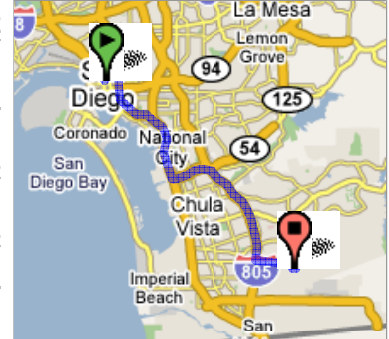

Start **530 B St**
San Diego, CA 92101
 End **2050 Entertainment Cir**
Chula Vista, CA 91911
 Travel **16.5 mi (about 20 mins)**

Directions

- | | |
|---|-------------------------|
| 1. Head west from B St | 95 ft |
| ➔ 2. Turn right at 5th Ave | 0.3 mi
1 min |
| ➔ 3. Turn right into the I-5 S entry ramp | 6.6 mi
6 mins |
| 4. Take the CA-54 E exit 9 | 1.8 mi
2 mins |
| 5. Take the I-805 N/I-805 S ramp | 0.1 mi |
| 6. Take the I-805 S ramp | 5.2 mi
4 mins |
| 7. Take the Otay Valley Rd exit to Main Street | 0.3 mi |
| ⬅ 8. Turn left at Main St | 356 ft |
| 9. Continue on Auto Park Dr | 0.4 mi |
| ➔ 10. Bear right at Main St | 1.4 mi
2 mins |
| ➔ 11. Bear right at Heritage Rd | 0.2 mi |
| ➔ 12. Turn right at Entertainment Cir | 0.1 mi |
| 13. Arrive at 2050 Entertainment Cir
Chula Vista, CA 91911 | |

Overview

Start

End

These directions are for planning purposes only. You may find that construction projects, traffic, or other events may cause road conditions to differ from the map results.

Map data ©2006 NAVTEQ™