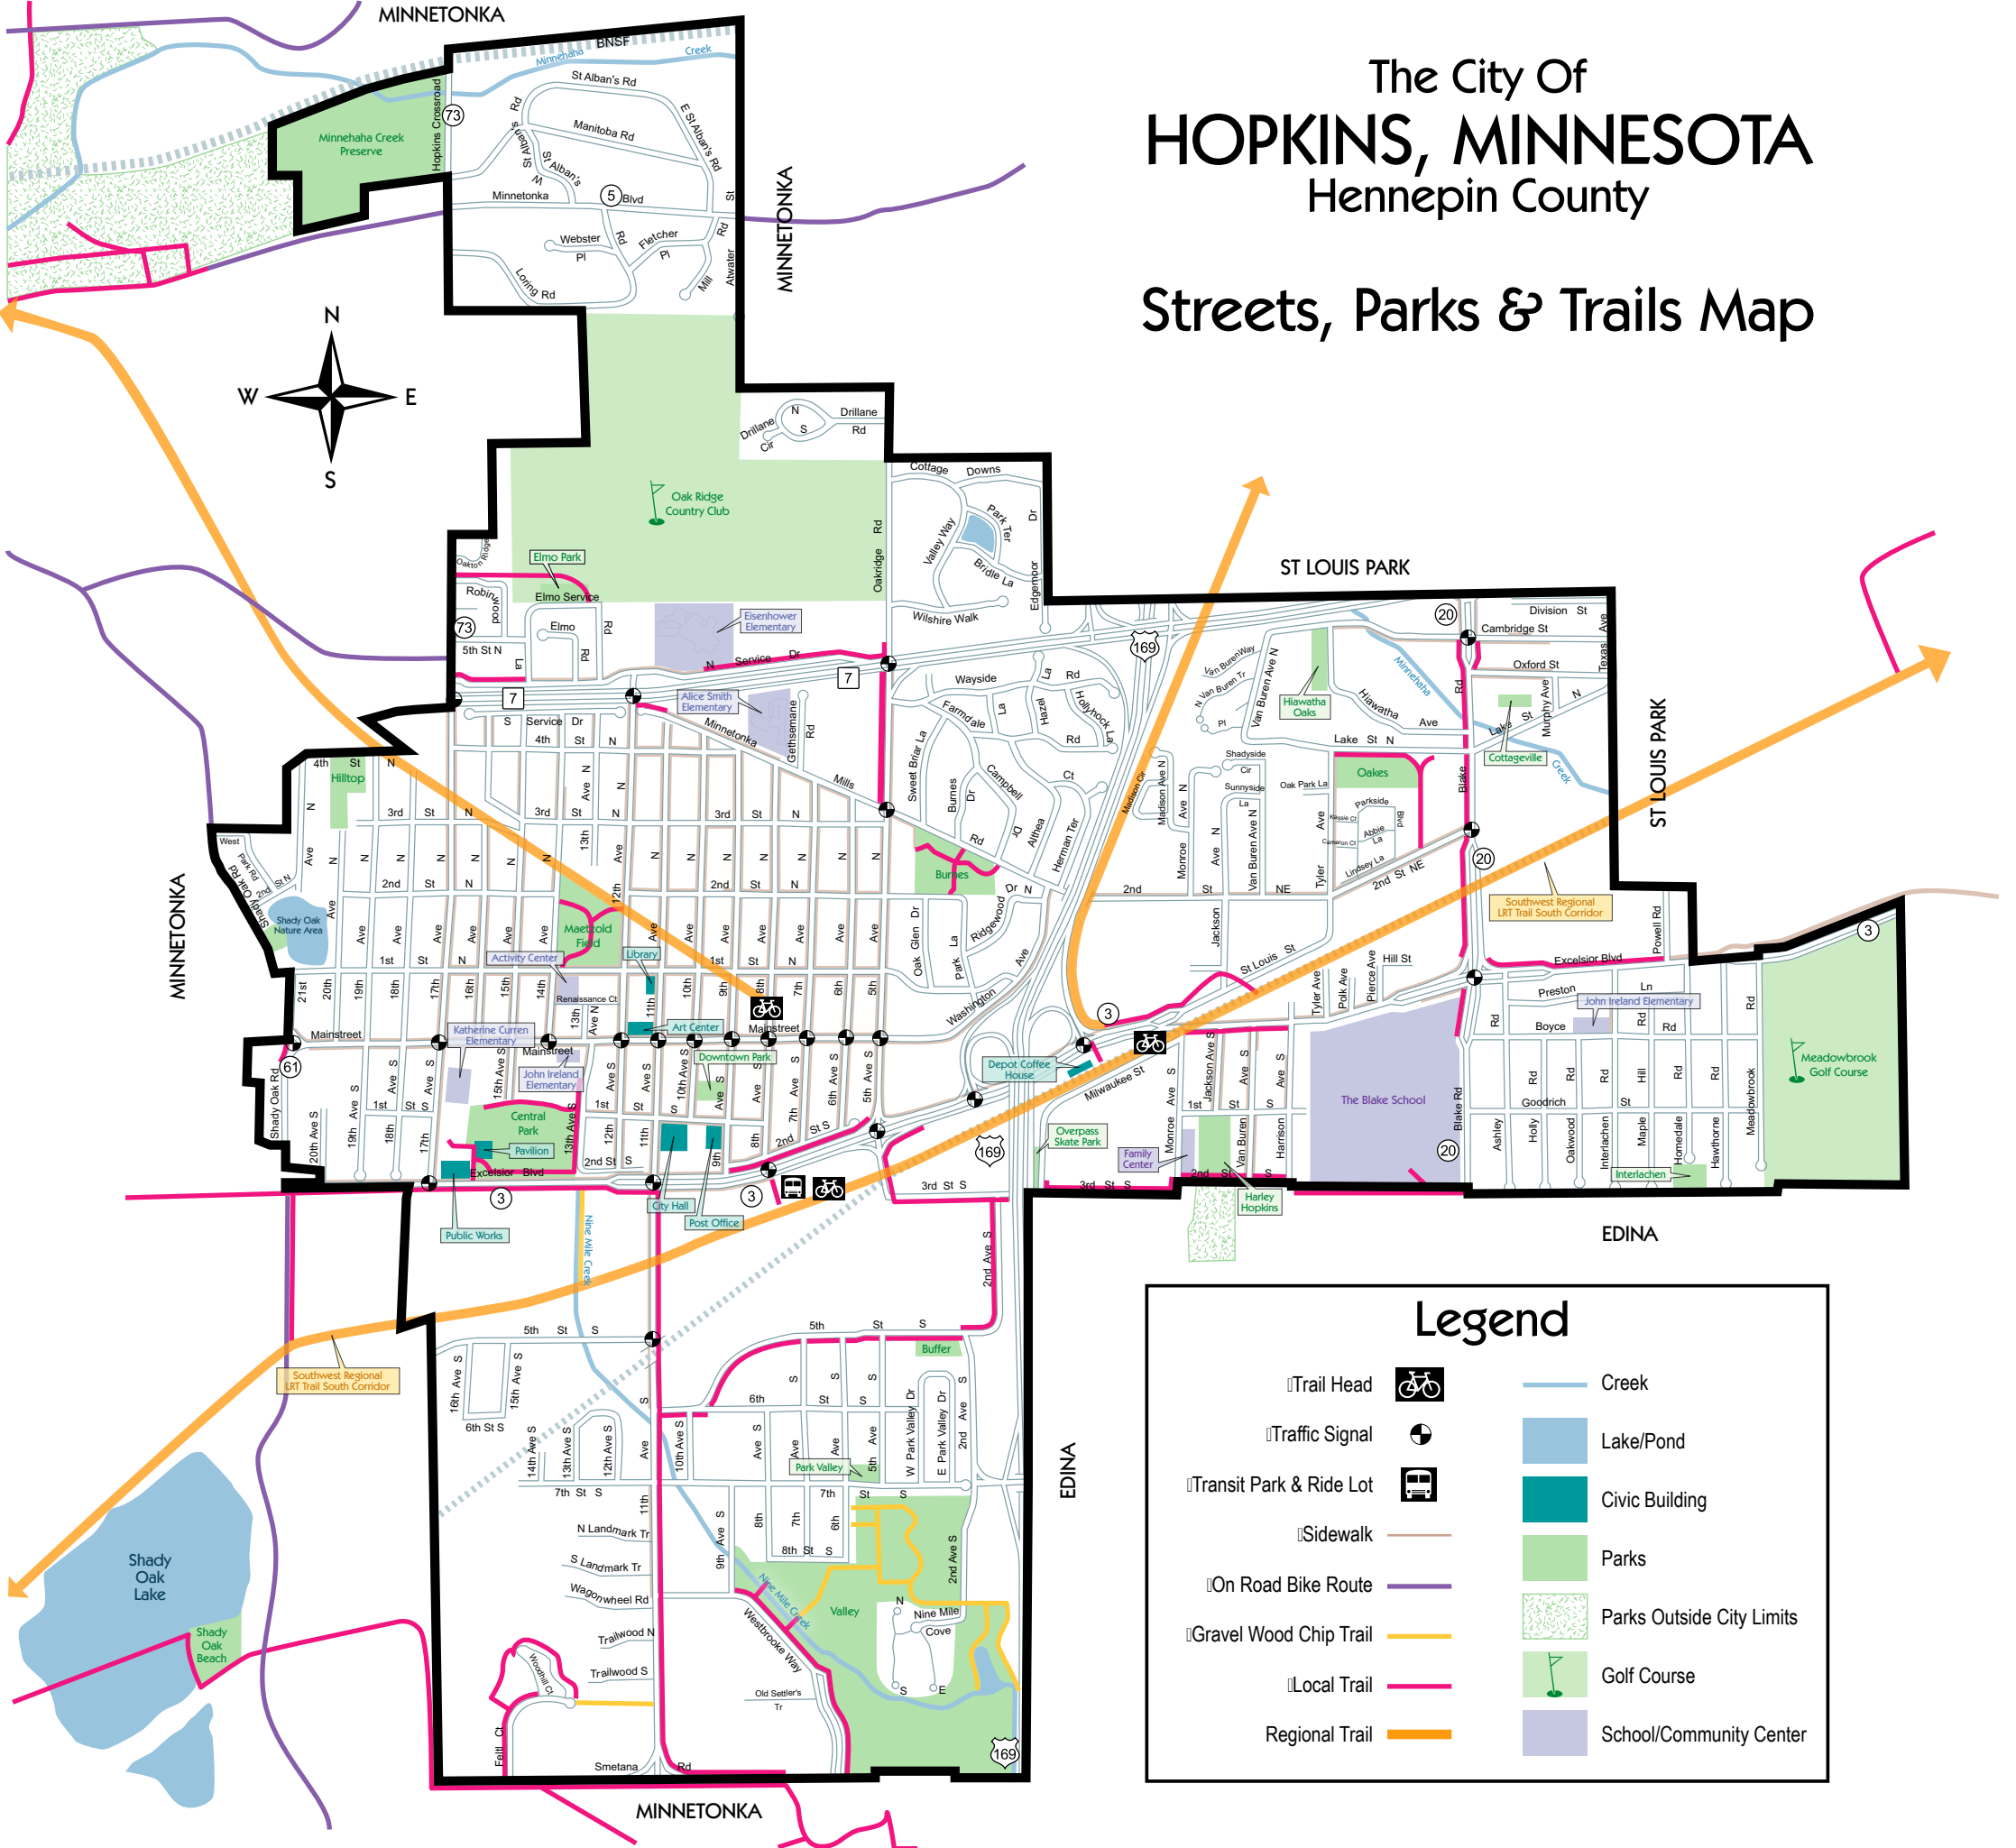

The City Of HOPKINS, MINNESOTA Hennepin County

Streets, Parks & Trails Map

Legend

Trail Head		Creek
Traffic Signal		Lake/Pond
Transit Park & Ride Lot		Civic Building
Sidewalk		Parks
On Road Bike Route		Parks Outside City Limits
Gravel Wood Chip Trail		Golf Course
Local Trail		School/Community Center
Regional Trail		