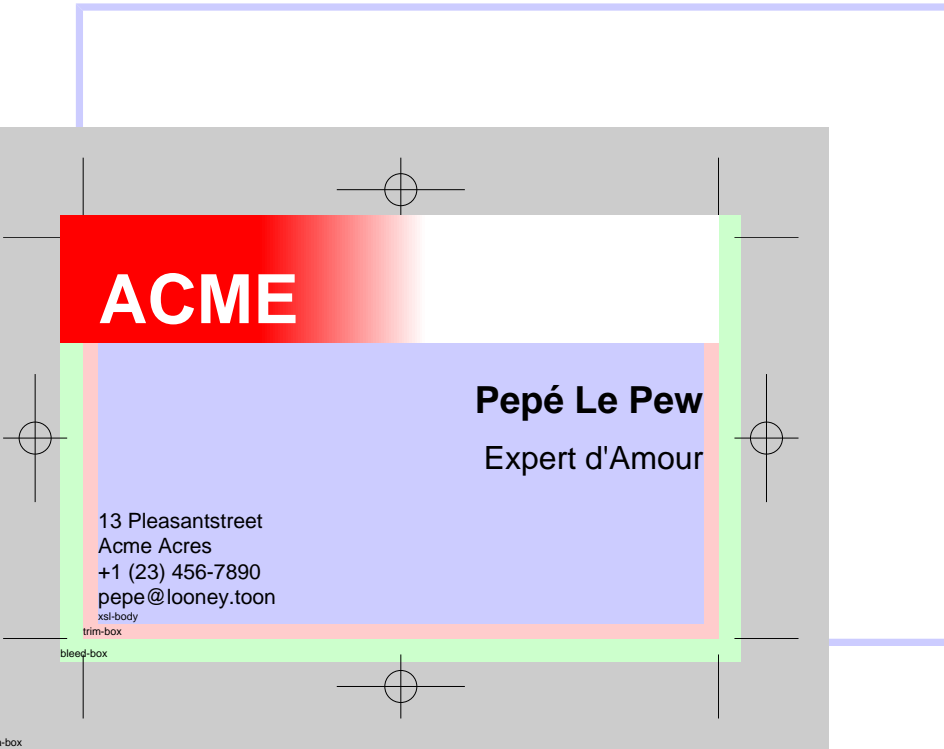

prepress_trim.pdf

prepress_media.pdf

ACME

Pepé Le Pew
Expert d'Amour

13 Pleasantstreet
Acme Acres
+1 (23) 456-7890
pepe@looney.toon

xsl-body

trim-box

ACME

Pepé Le Pew
Expert d'Amour

13 Pleasantstreet
Acme Acres
+1 (23) 456-7890
pepe@looney.toon

xsl-body

trim-box